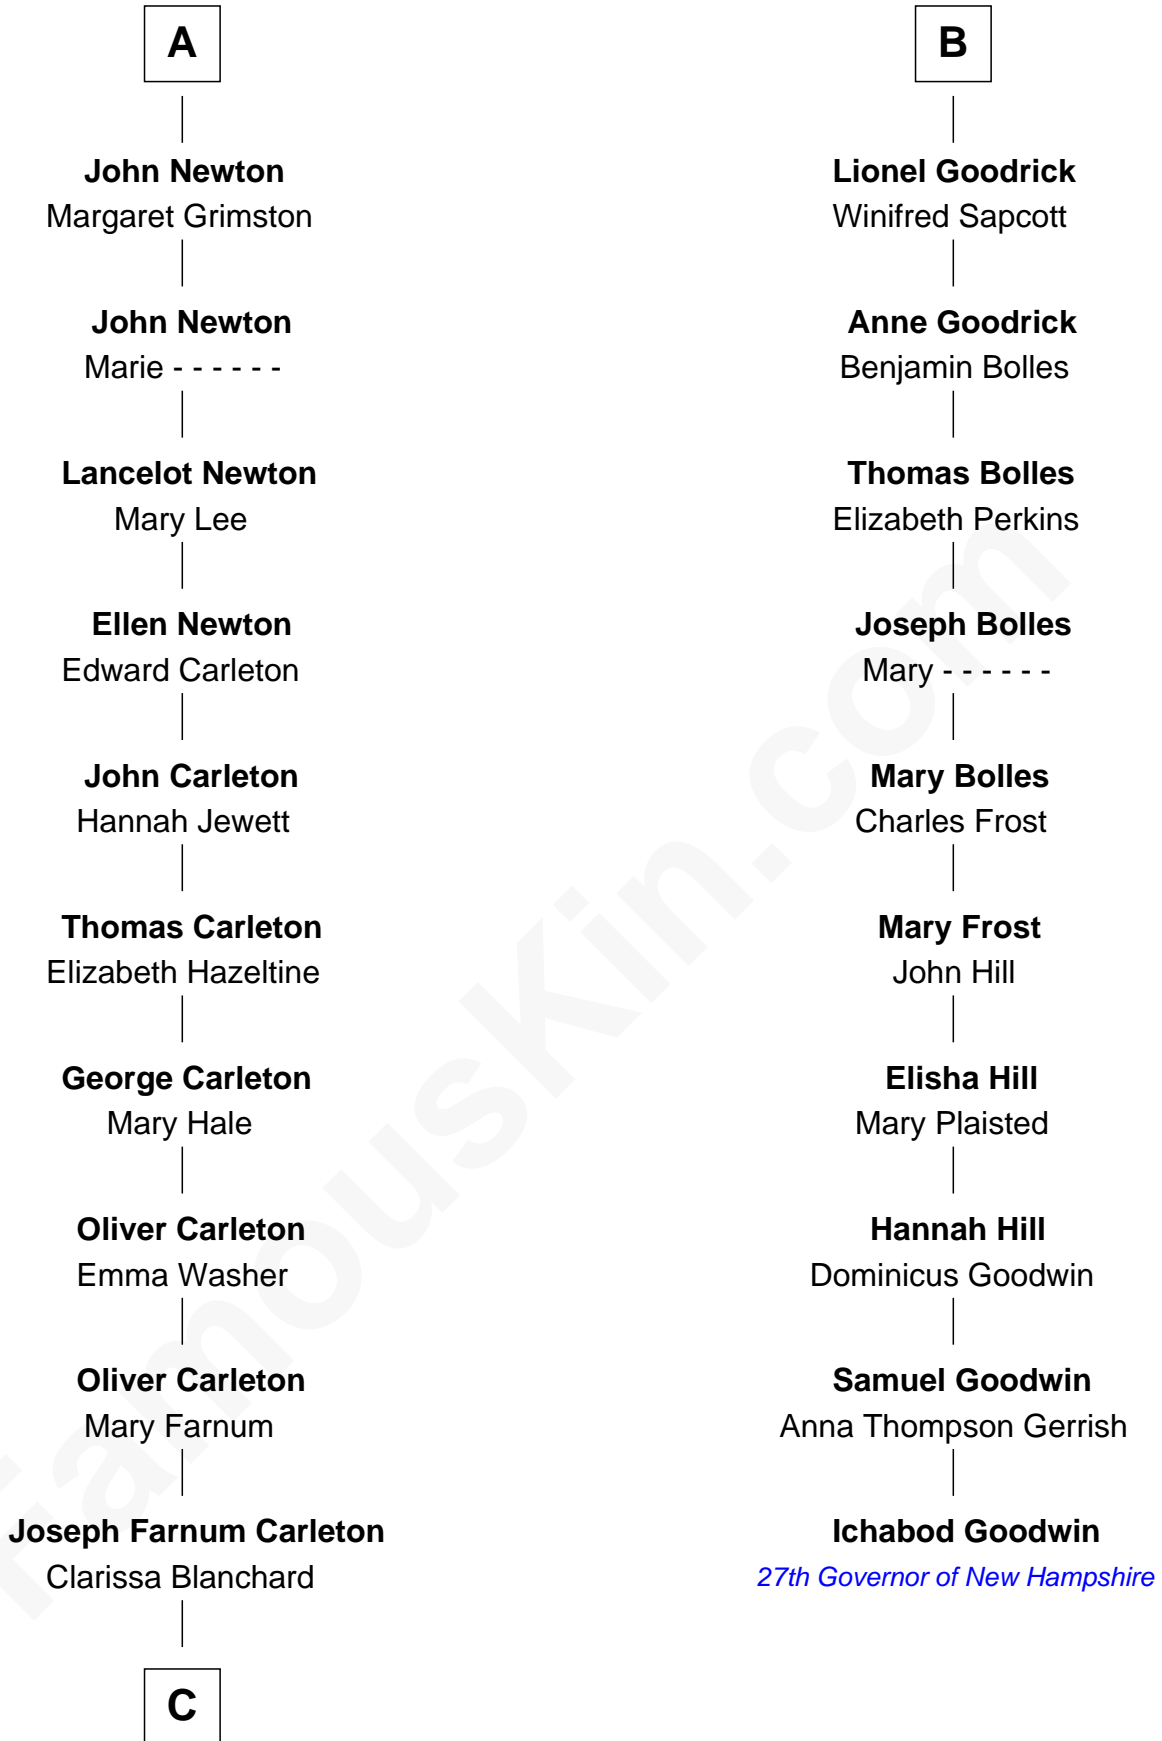

FamousKin.com
Relationship Chart of
Mickey Rourke
Movie Actor

16th cousin 5 times removed of
Ichabod Goodwin
27th Governor of New Hampshire

Sir Geoffrey le Scrope
 Ivetta de Ros

C

—
Hiram Wilson Carleton

Charlotte M. Fellows

—
Joseph Clinton Carleton

Maud Alice Fitts

—
Hazel May Carleton

Leonard Ernest Cameron

—
Annette Elizabeth Cameron

Philip Andrew Rourke

—
Mickey Rourke

Movie Actor