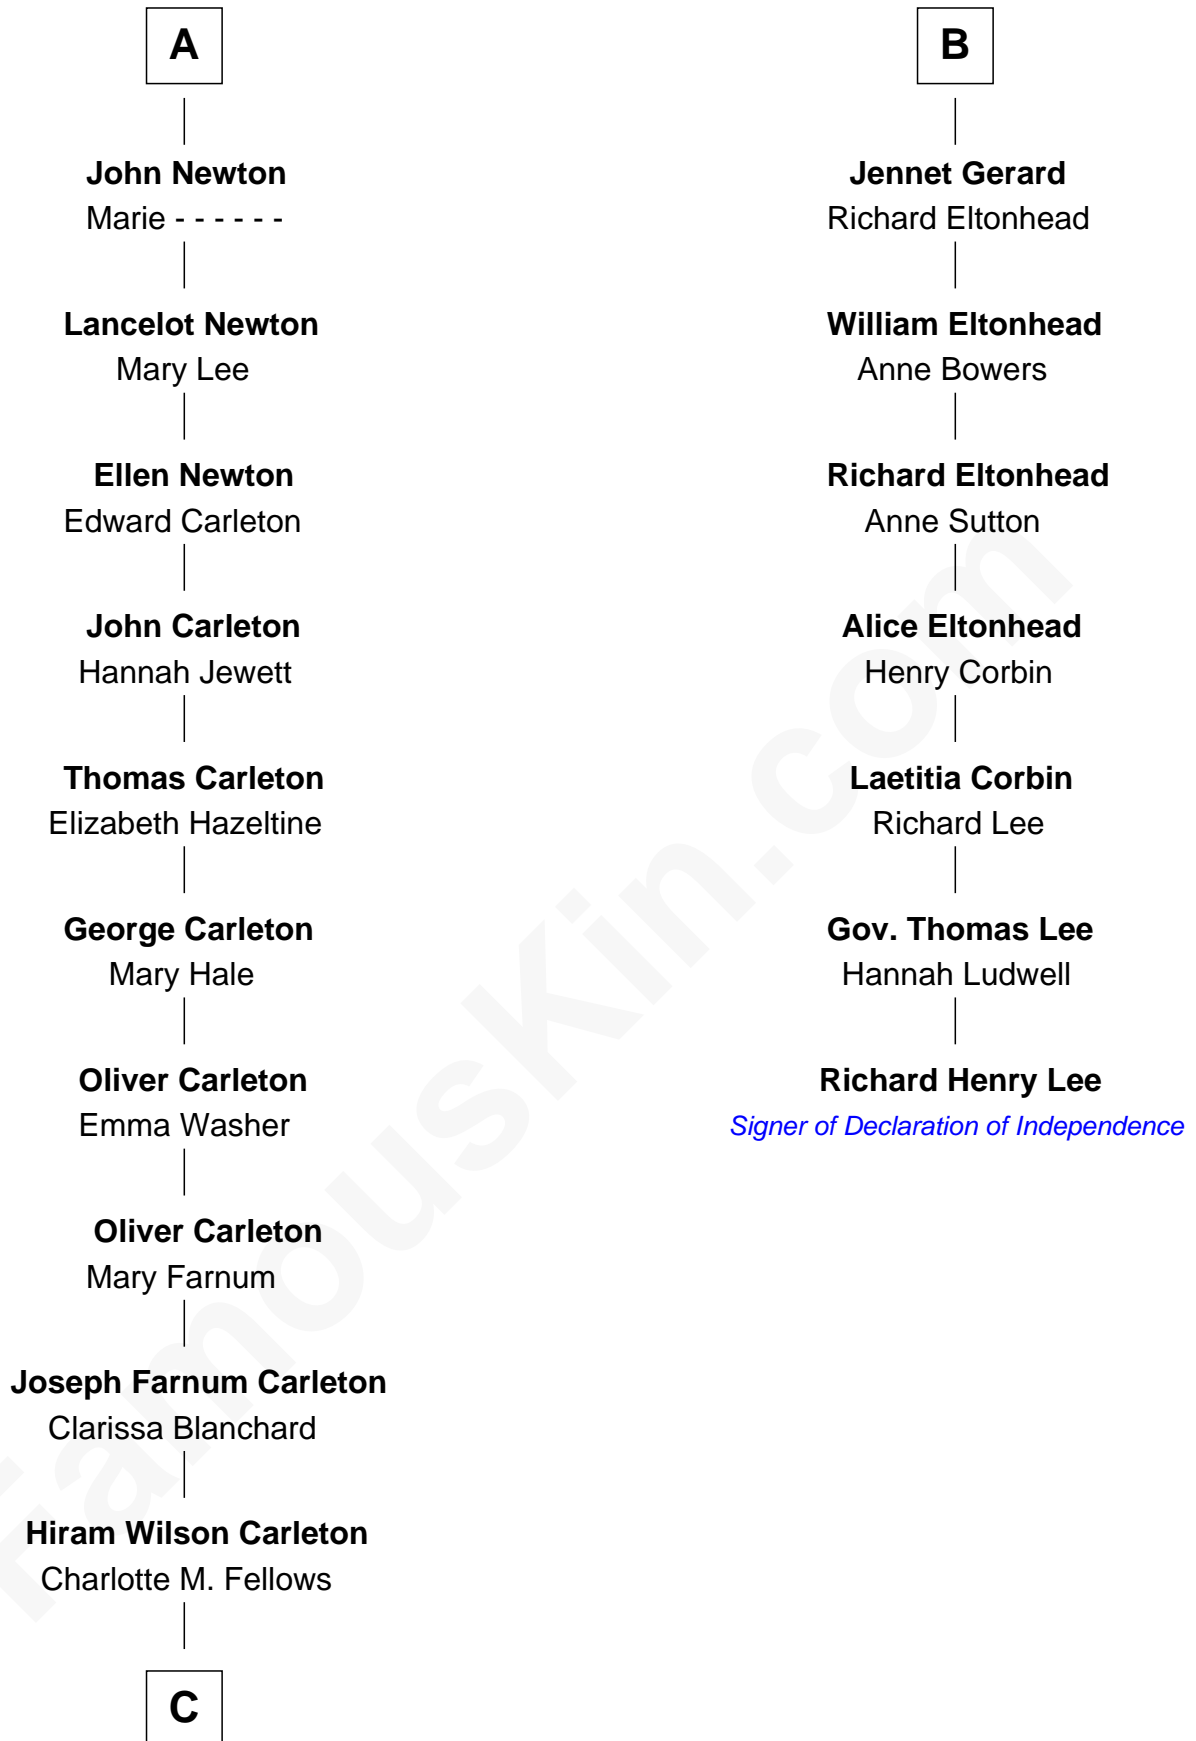

FamousKin.com
Relationship Chart of
Mickey Rourke
Movie Actor

13th cousin 7 times removed of

Richard Henry Lee
Signer of the Declaration of Independence

C

—
Joseph Clinton Carleton

Maud Alice Fitts

—
Hazel May Carleton

Leonard Ernest Cameron

—
Annette Elizabeth Cameron

Philip Andrew Rourke

—
Mickey Rourke

Movie Actor