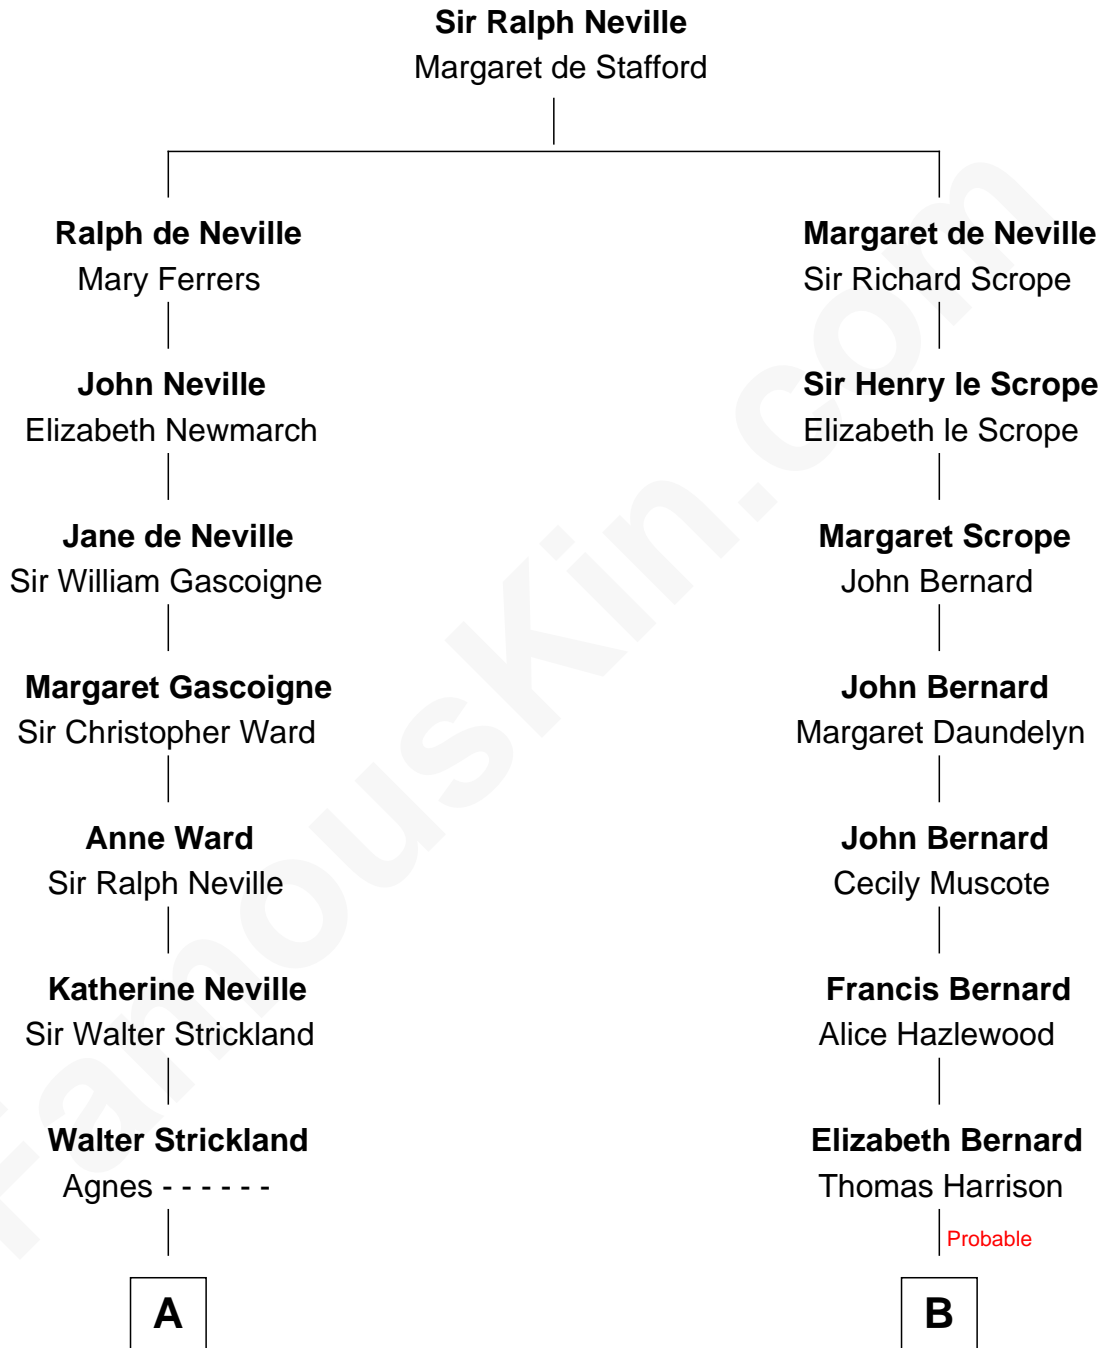

**FamousKin.com**  
**Relationship Chart of**  
**Mickey Rourke**  
*Movie Actor*

11th cousin 9 times removed of

**Richard Henry Lee**  
*Signer of the Declaration of Independence*

**C**

—  
**Joseph Clinton Carleton**

Maud Alice Fitts

—  
**Hazel May Carleton**

Leonard Ernest Cameron

—  
**Annette Elizabeth Cameron**

Philip Andrew Rourke

—  
**Mickey Rourke**

*Movie Actor*