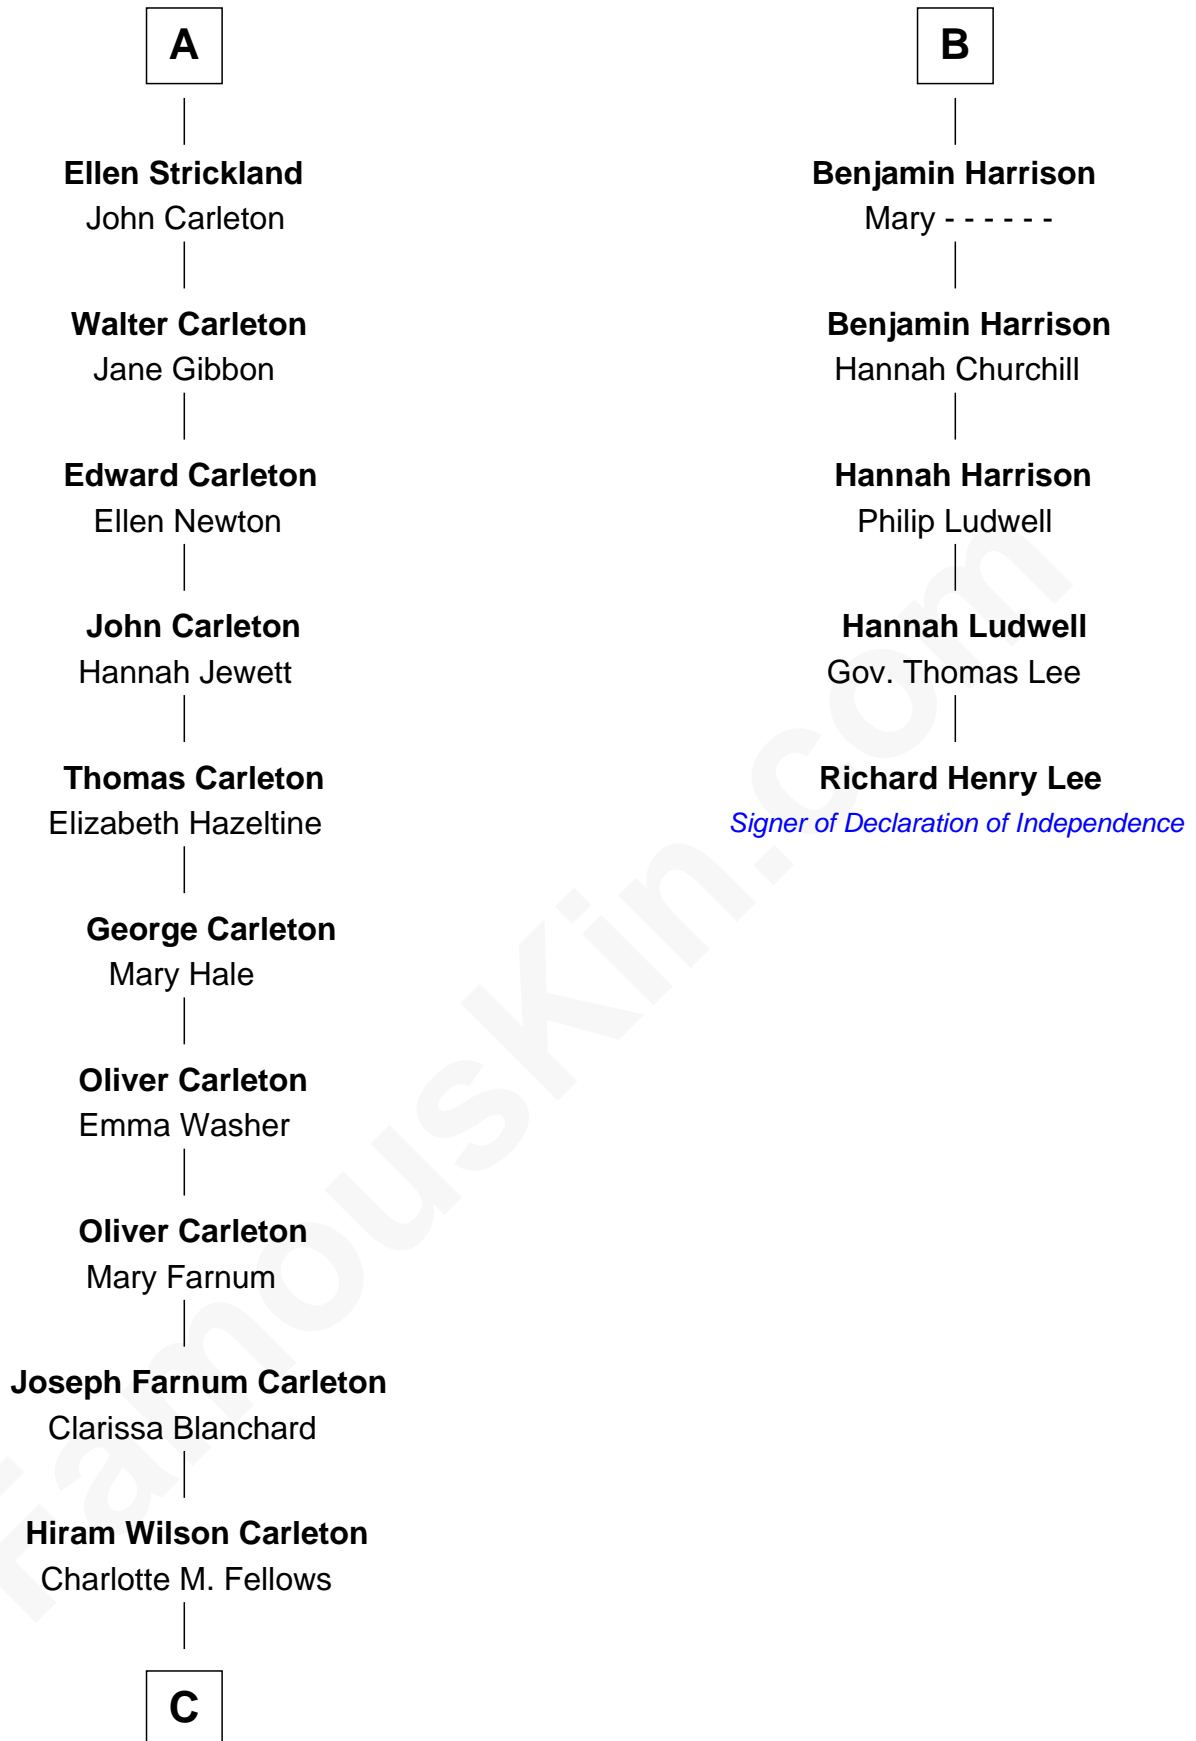

**FamousKin.com**  
**Relationship Chart of**  
**Mickey Rourke**  
*Movie Actor*

11th cousin 9 times removed of

**Richard Henry Lee**  
*Signer of the Declaration of Independence*

**C**

—  
**Joseph Clinton Carleton**

Maud Alice Fitts

—  
**Hazel May Carleton**

Leonard Ernest Cameron

—  
**Annette Elizabeth Cameron**

Philip Andrew Rourke

—  
**Mickey Rourke**

*Movie Actor*