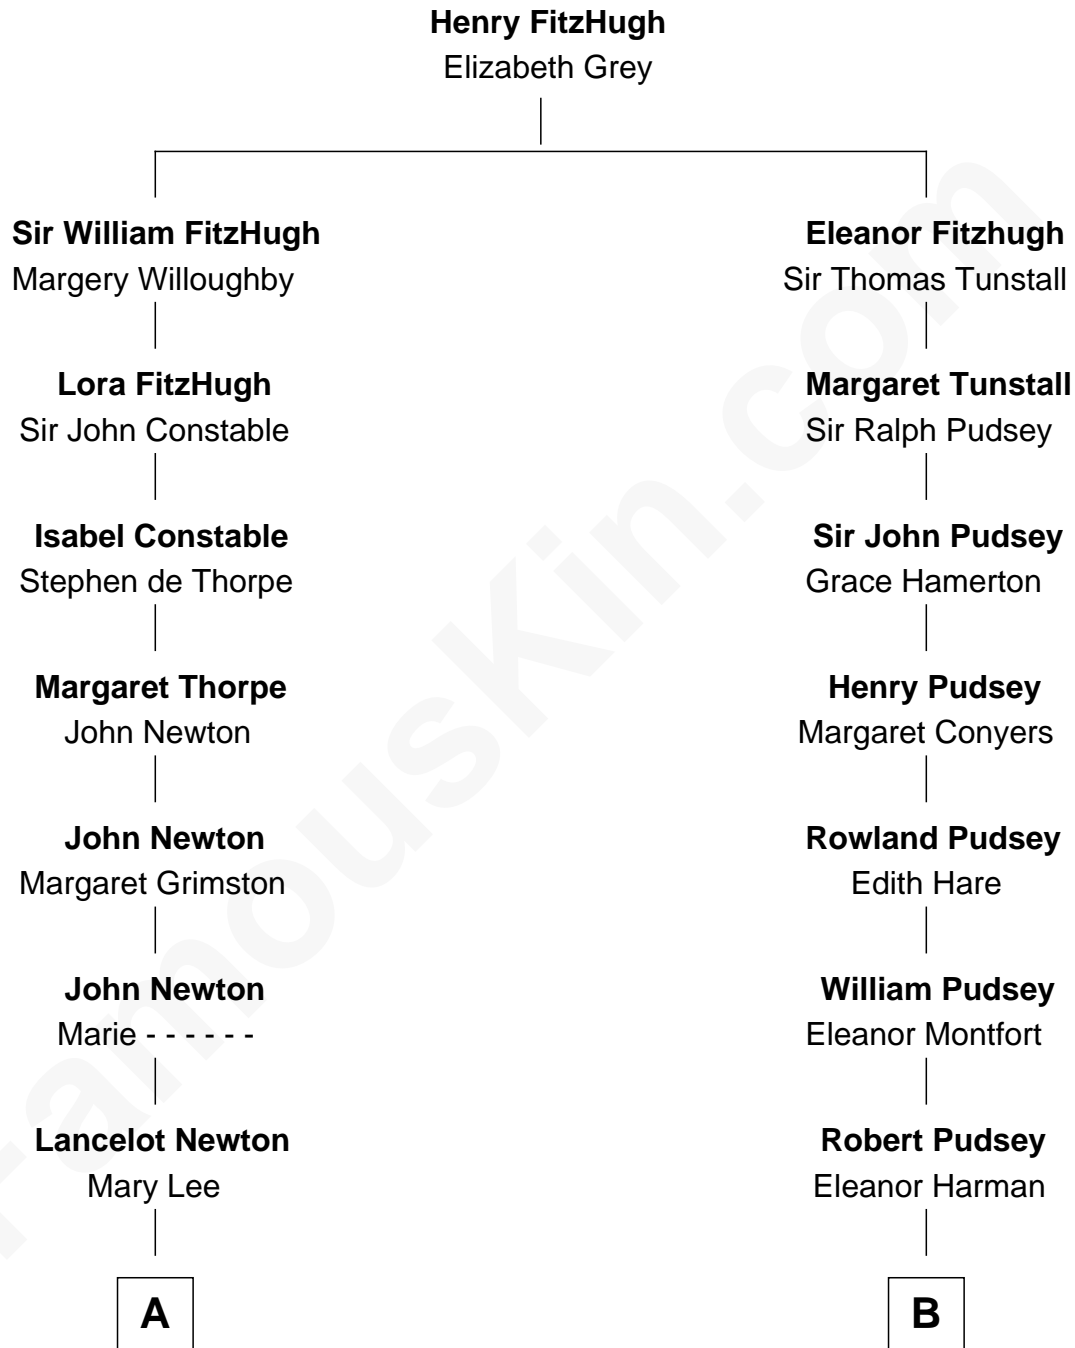

FamousKin.com

Relationship Chart of

Mickey Rourke

Movie Actor

13th cousin 5 times removed of

Richard Henry Lee

Signer of the Declaration of Independence