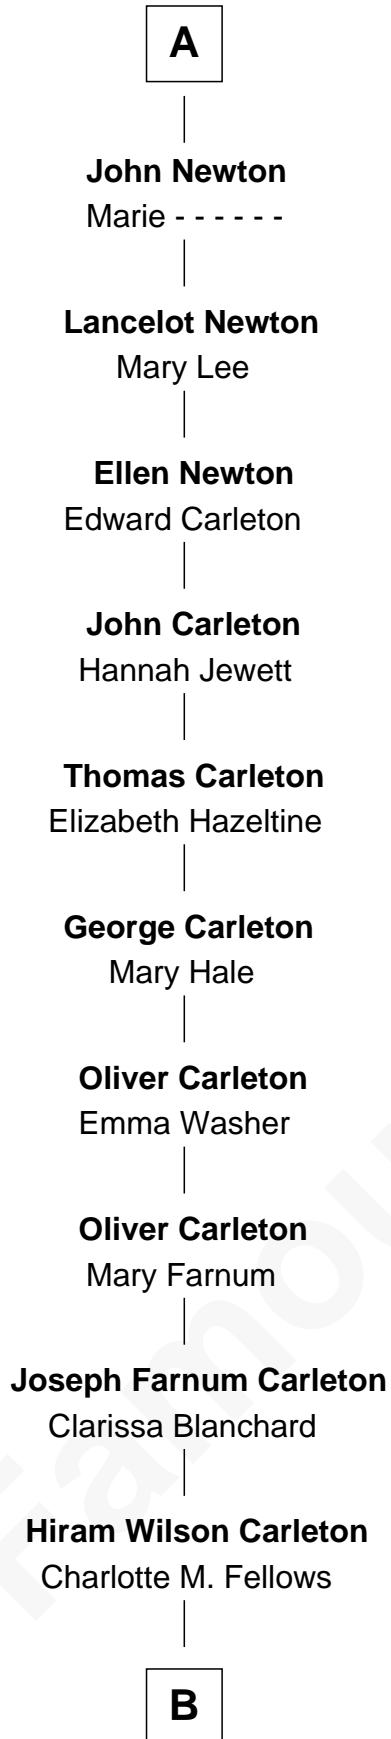

FamousKin.com Relationship Chart of

Mickey Rourke

Movie Actor

6th cousin 14 times removed of

King Henry VIII

King of England

Edmund Fitzalan

Alice de Warenne

B

—
Joseph Clinton Carleton

Maud Alice Fitts

—
Hazel May Carleton

Leonard Ernest Cameron

—
Annette Elizabeth Cameron

Philip Andrew Rourke

—
Mickey Rourke