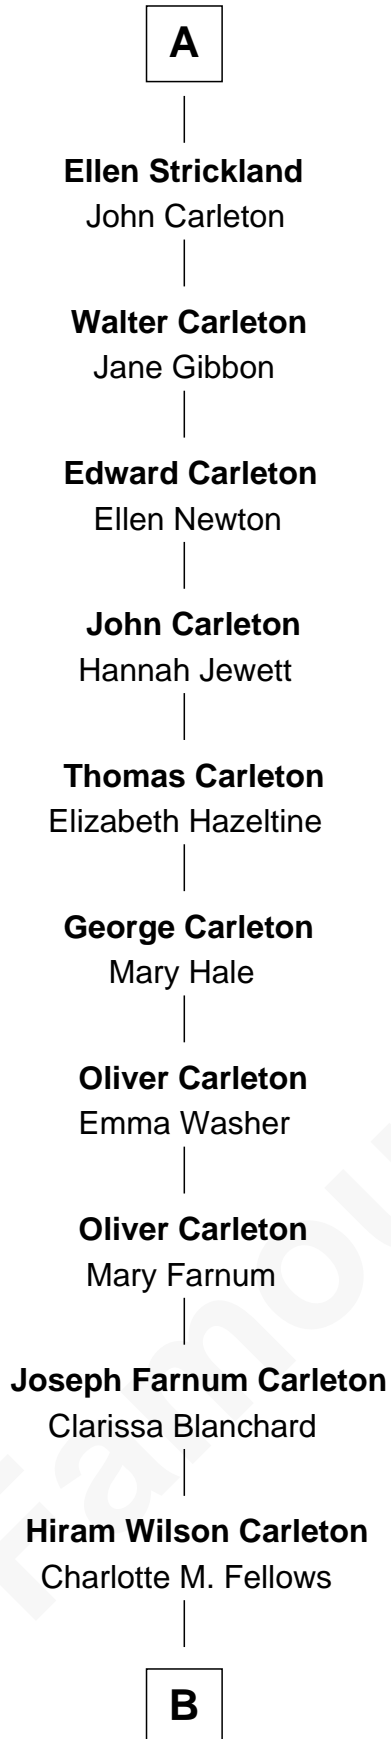

FamousKin.com Relationship Chart of

Mickey Rourke

Movie Actor

3rd cousin 17 times removed of

King Henry VIII

King of England

B

—
Joseph Clinton Carleton

Maud Alice Fitts

—
Hazel May Carleton

Leonard Ernest Cameron

—
Annette Elizabeth Cameron

Philip Andrew Rourke

—
Mickey Rourke

Movie Actor