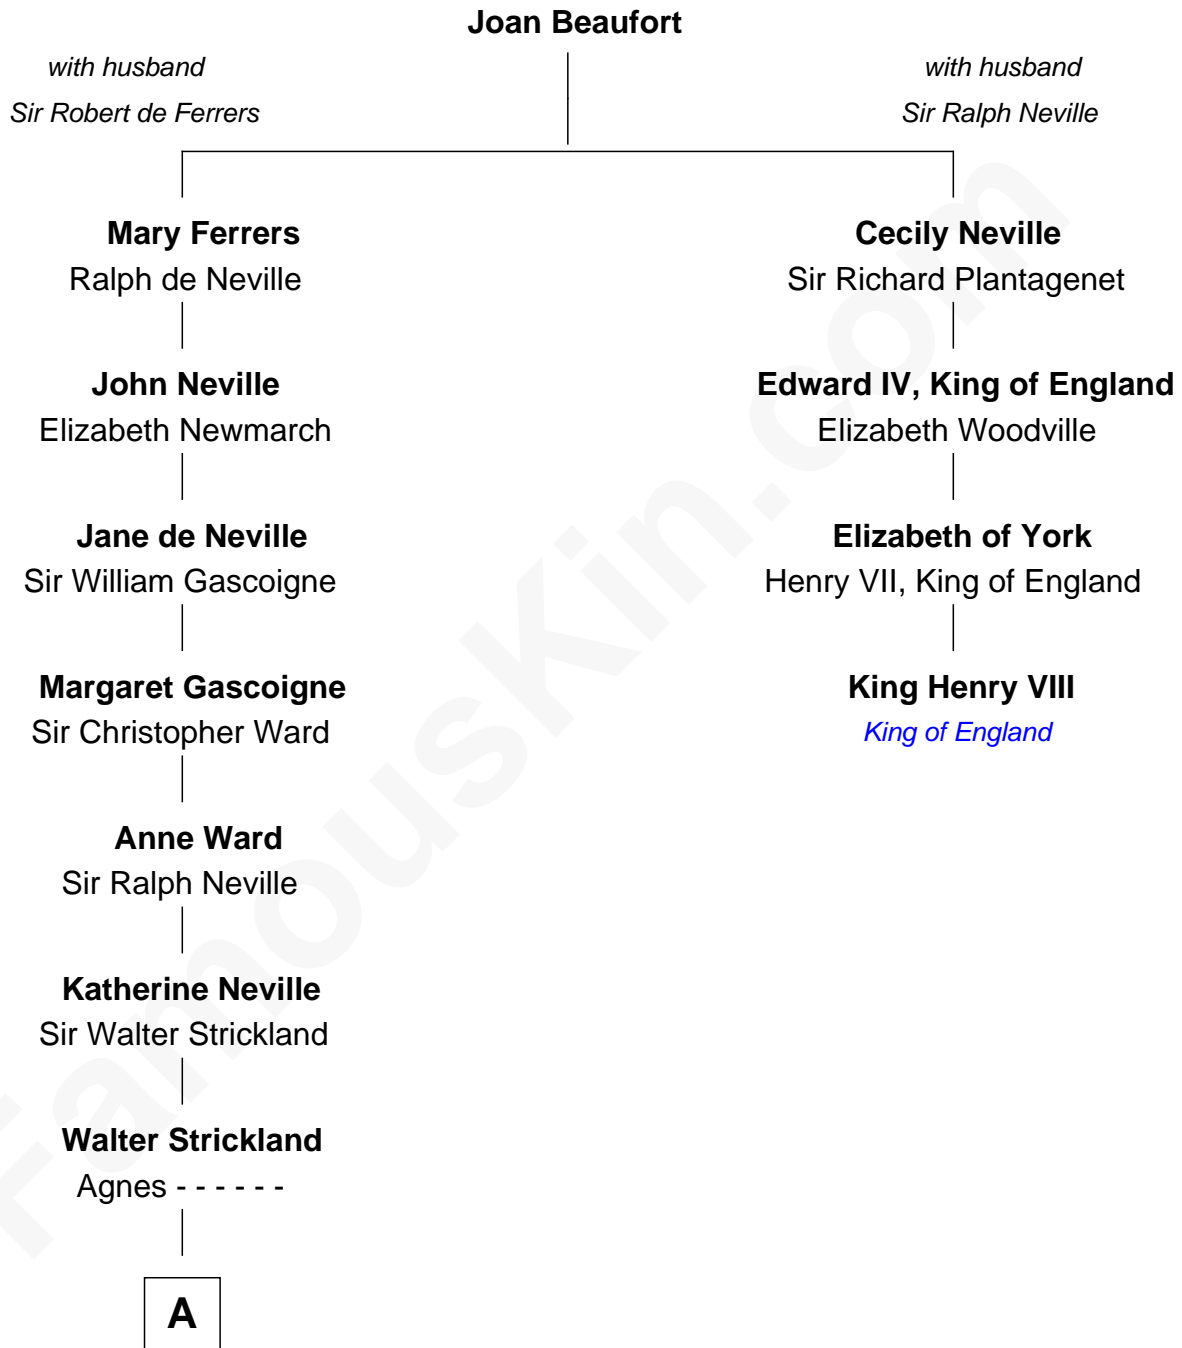

FamousKin.com Relationship Chart of

Mickey Rourke

Movie Actor

3rd cousin 17 times removed of

King Henry VIII

King of England

B

—
Joseph Clinton Carleton

Maud Alice Fitts

—
Hazel May Carleton

Leonard Ernest Cameron

—
Annette Elizabeth Cameron

Philip Andrew Rourke

—
Mickey Rourke

Movie Actor