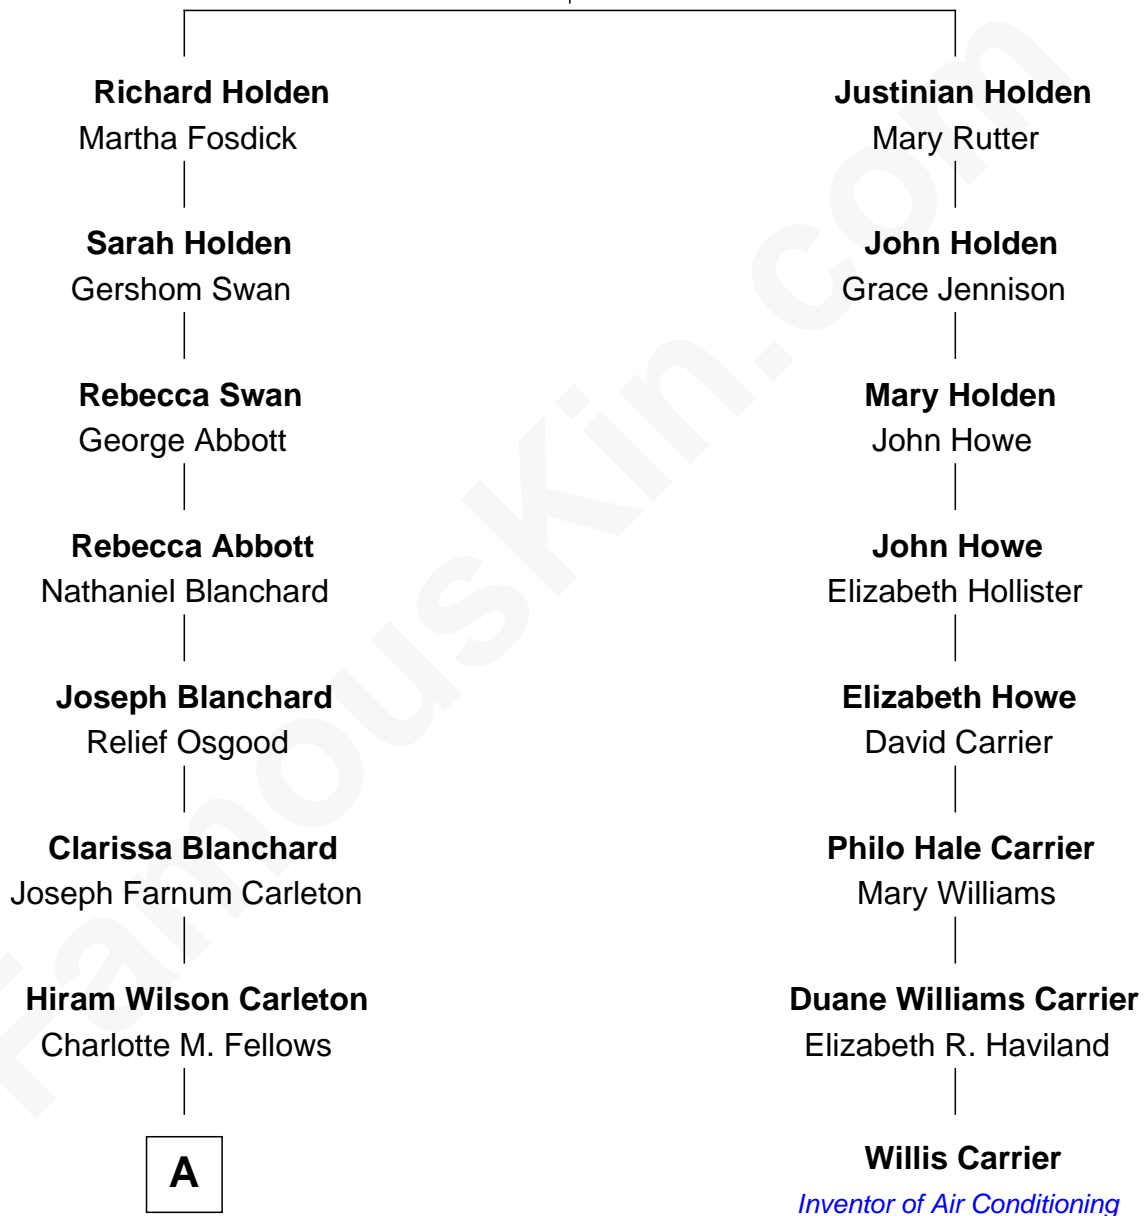

# FamousKin.com Relationship Chart of

**Mickey Rourke**

*Movie Actor*

7th cousin 3 times removed of

**Willis Carrier**

*Inventor of Air Conditioning*

**William Holden**

**A**

—  
**Joseph Clinton Carleton**

Maud Alice Fitts

—  
**Hazel May Carleton**

Leonard Ernest Cameron

—  
**Annette Elizabeth Cameron**

Philip Andrew Rourke

—  
**Mickey Rourke**

*Movie Actor*