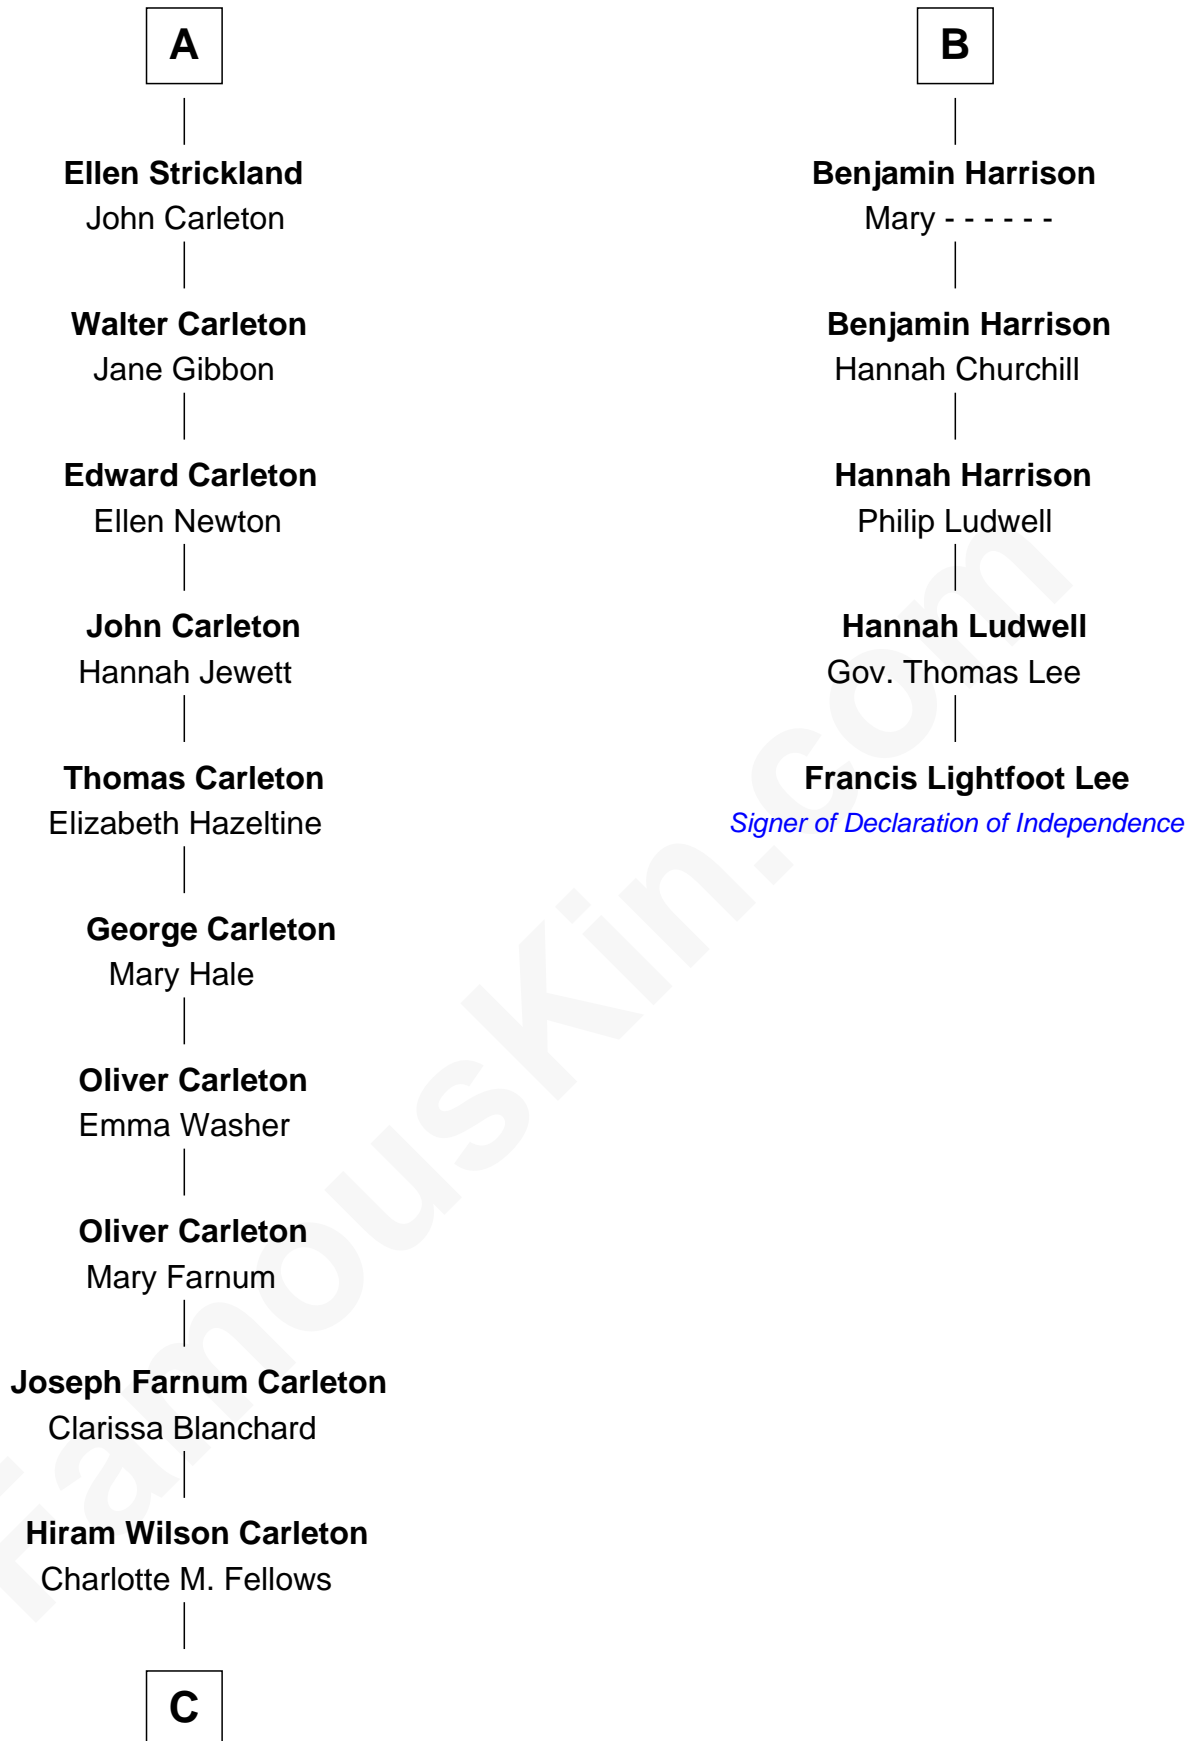

**FamousKin.com**  
**Relationship Chart of**  
**Mickey Rourke**  
*Movie Actor*

**11th cousin 9 times removed of**  
**Francis Lightfoot Lee**  
*Signer of the Declaration of Independence*

**C**

—  
**Joseph Clinton Carleton**

Maud Alice Fitts

—  
**Hazel May Carleton**

Leonard Ernest Cameron

—  
**Annette Elizabeth Cameron**

Philip Andrew Rourke

—  
**Mickey Rourke**

*Movie Actor*

FamousKin.com