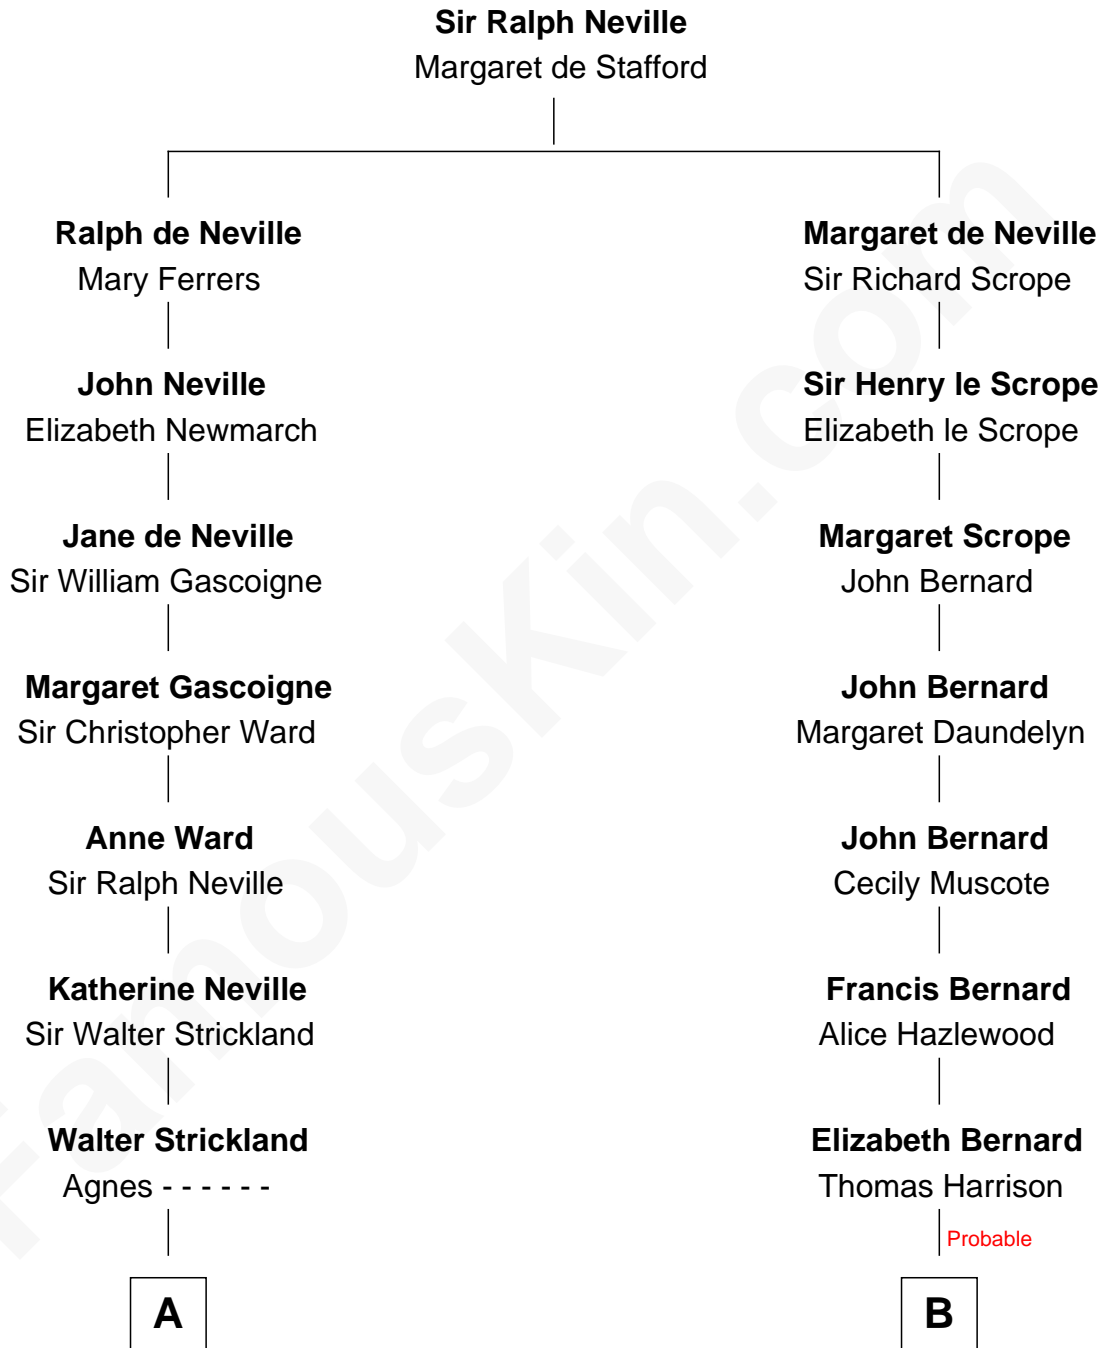

**FamousKin.com**  
**Relationship Chart of**  
**Mickey Rourke**  
*Movie Actor*

**11th cousin 9 times removed of**  
**Francis Lightfoot Lee**  
*Signer of the Declaration of Independence*

**C**

—  
**Joseph Clinton Carleton**

Maud Alice Fitts

—  
**Hazel May Carleton**

Leonard Ernest Cameron

—  
**Annette Elizabeth Cameron**

Philip Andrew Rourke

—  
**Mickey Rourke**

*Movie Actor*

FamousKin.com