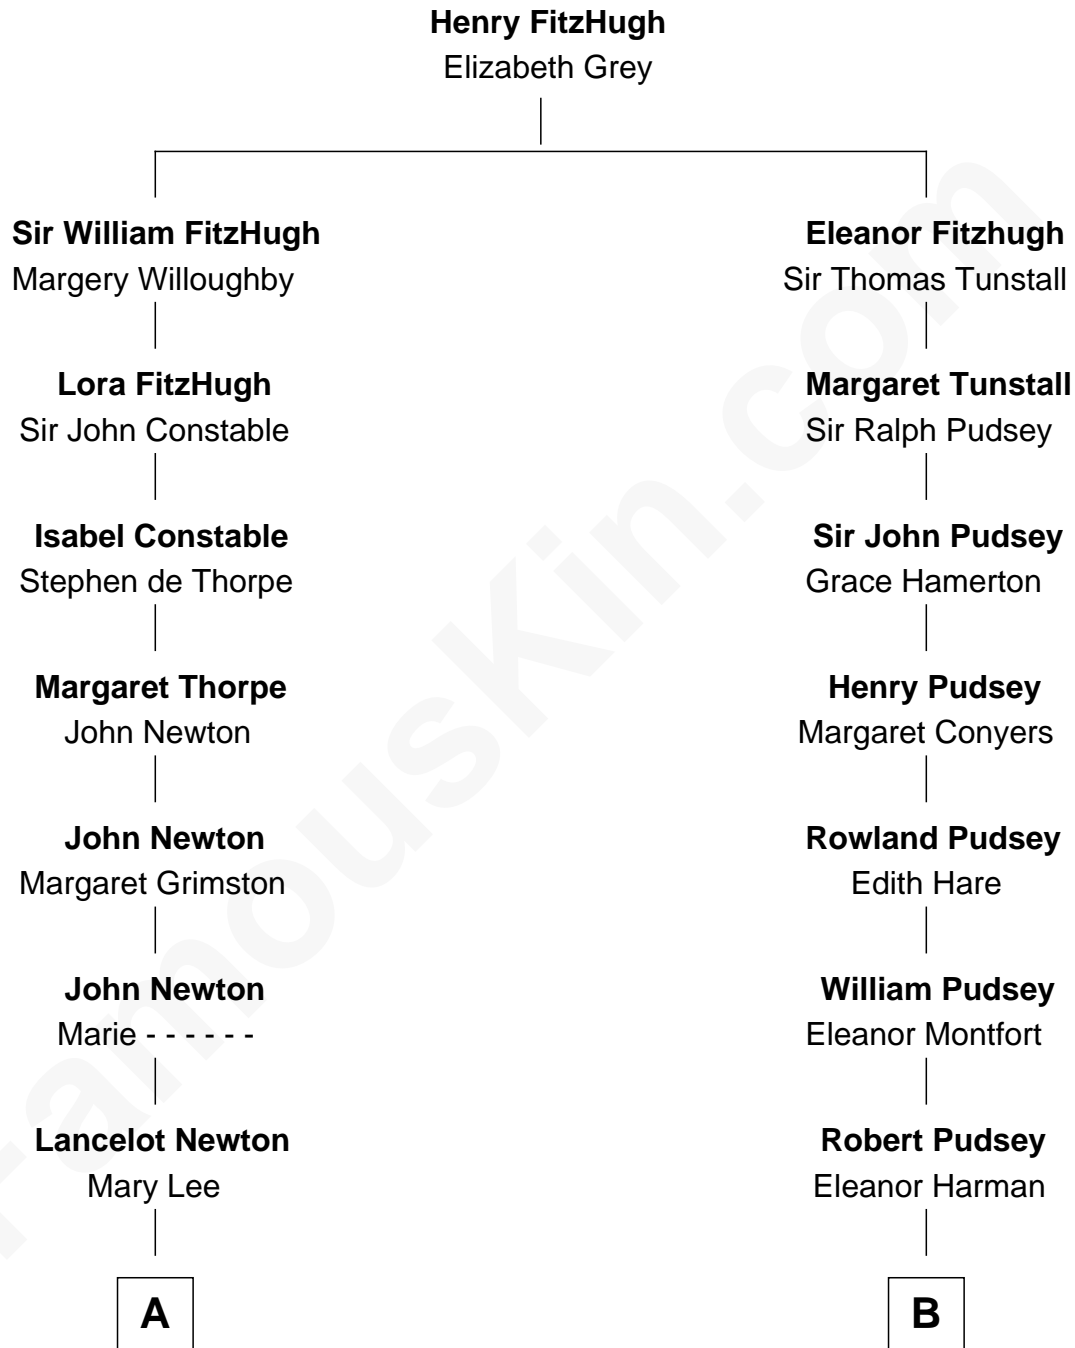

FamousKin.com

Relationship Chart of

Mickey Rourke

Movie Actor

13th cousin 5 times removed of

Francis Lightfoot Lee

Signer of the Declaration of Independence

C

Annette Elizabeth Cameron

Philip Andrew Rourke

Mickey Rourke

Movie Actor

FamousKin.com