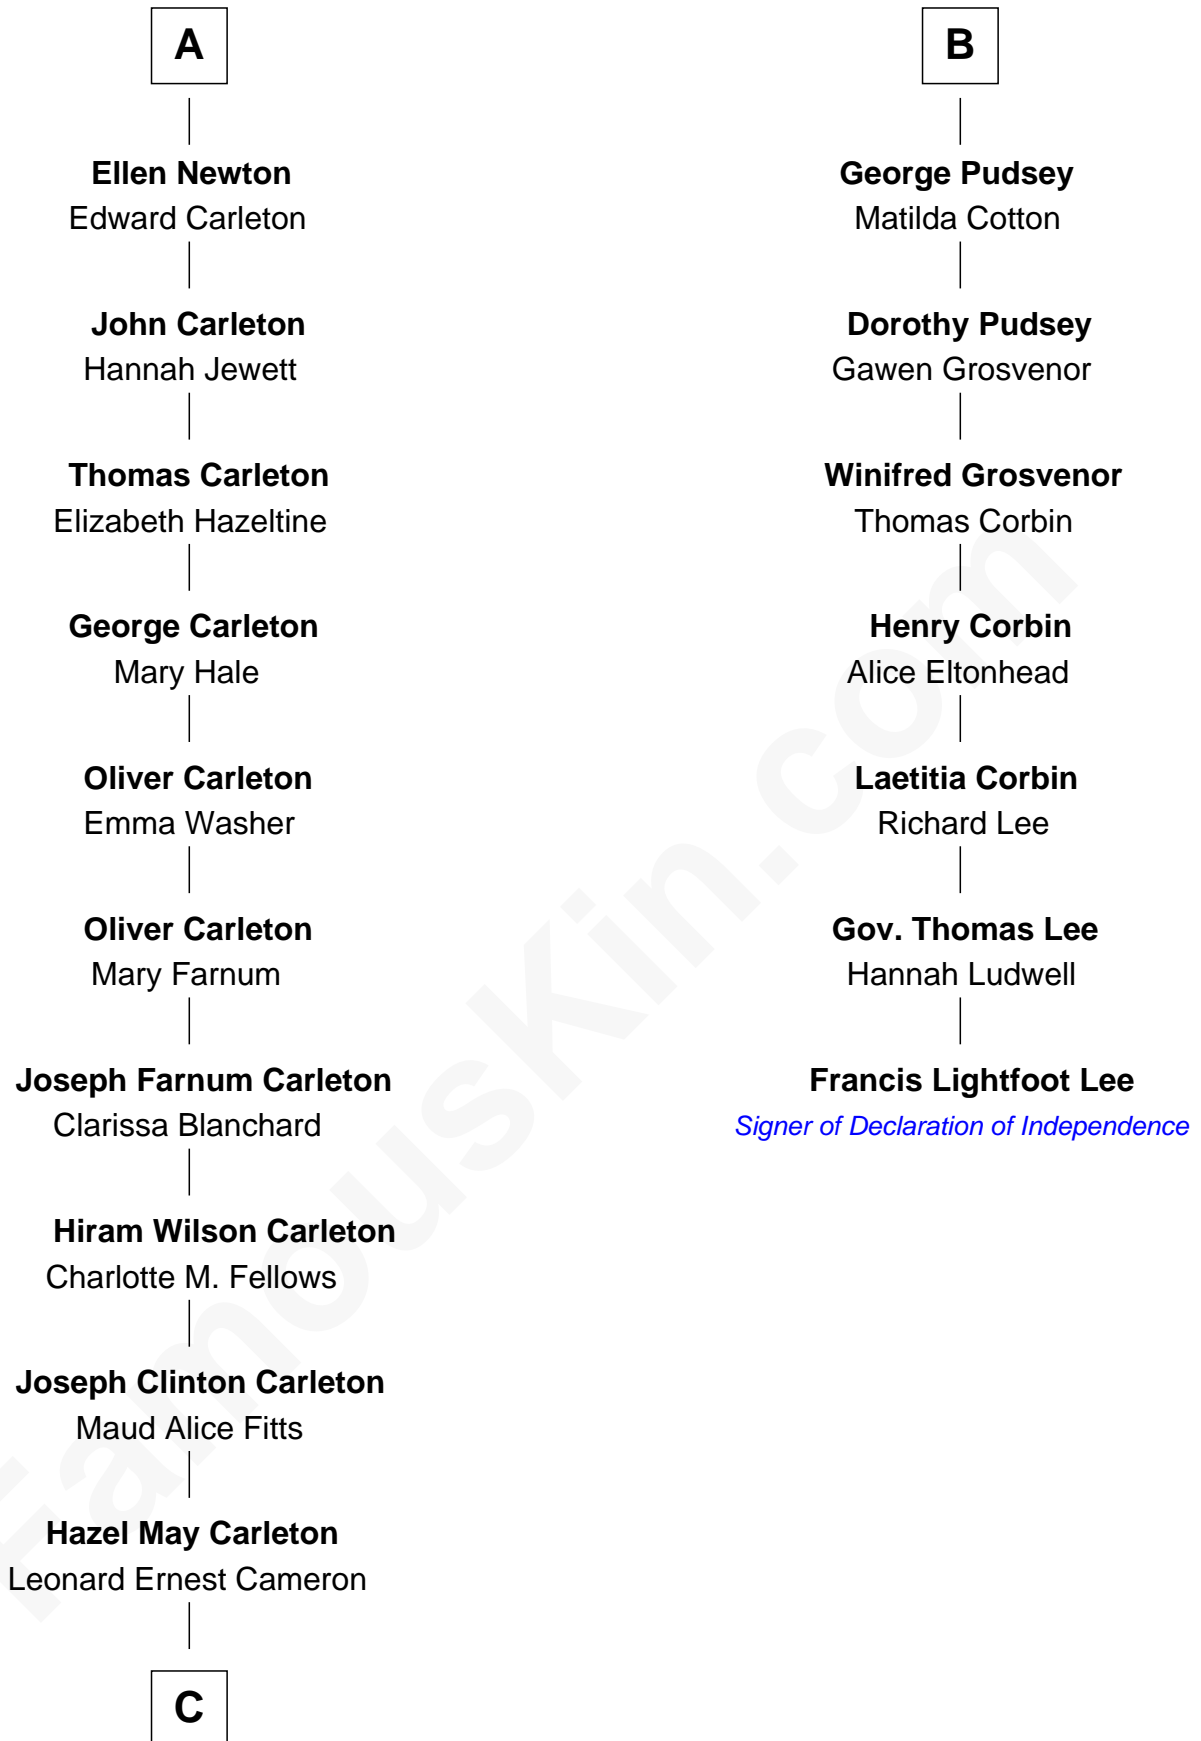

FamousKin.com

Relationship Chart of

Mickey Rourke

Movie Actor

13th cousin 5 times removed of

Francis Lightfoot Lee

Signer of the Declaration of Independence

C

Annette Elizabeth Cameron

Philip Andrew Rourke

Mickey Rourke

Movie Actor

FamousKin.com