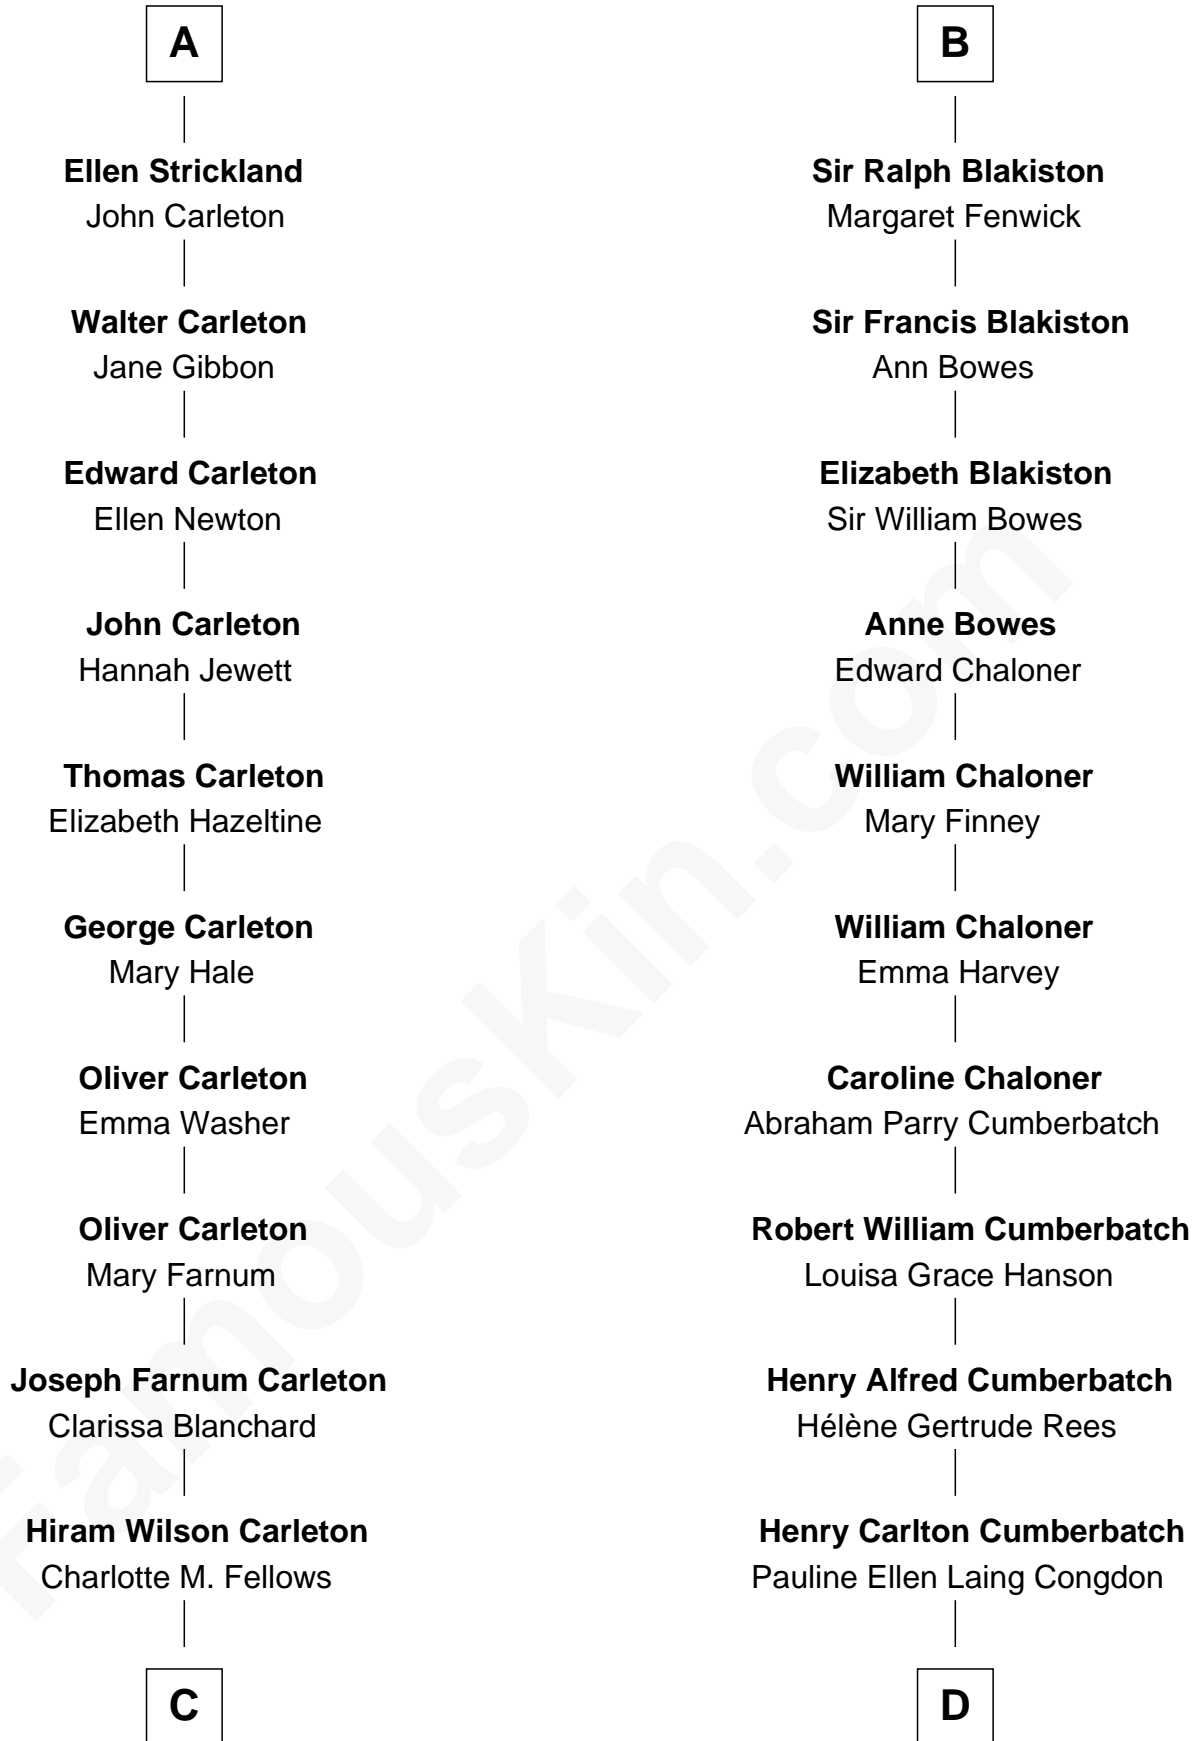

**FamousKin.com**  
**Relationship Chart of**  
**Mickey Rourke**  
*Movie Actor*

18th cousin 2 times removed of  
**Benedict Cumberbatch**  
*Movie, Television and Stage Actor*

FamousKin.com