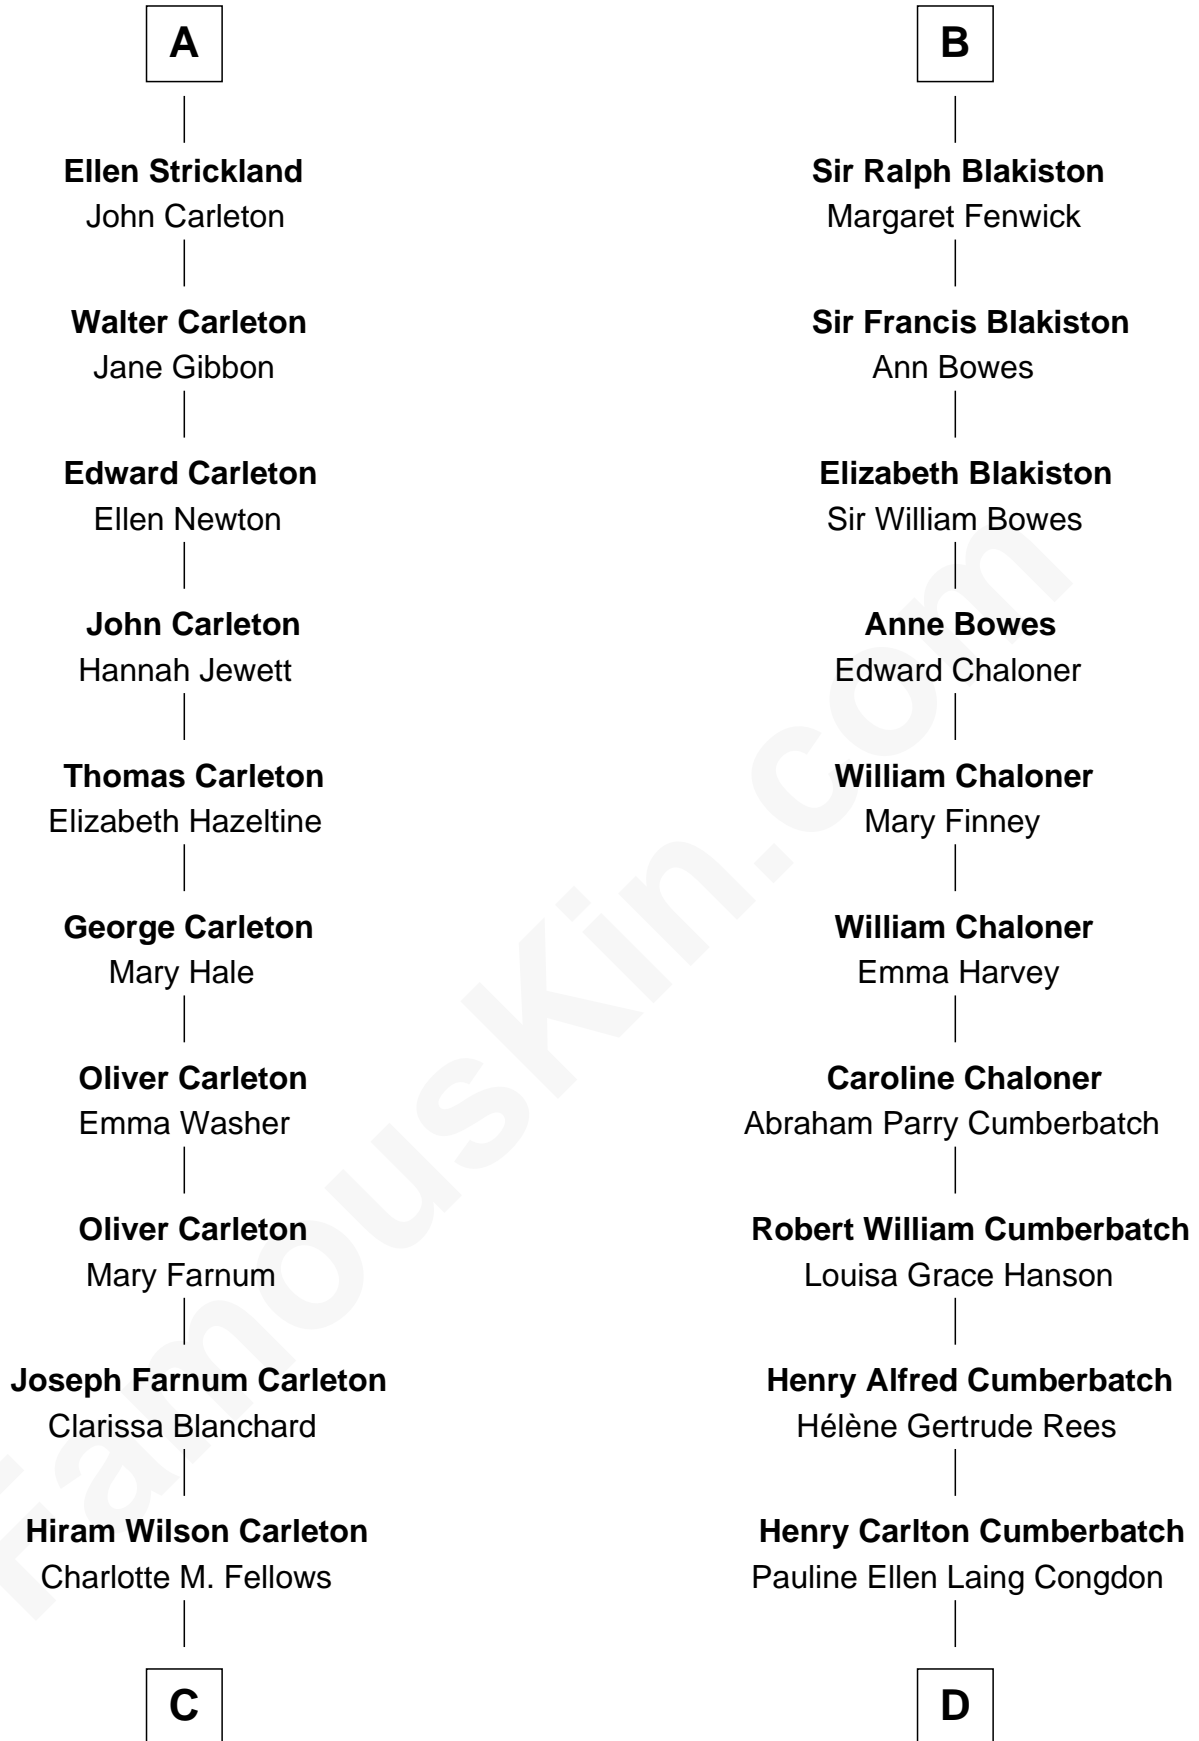

FamousKin.com
Relationship Chart of
Mickey Rourke
Movie Actor

18th cousin 2 times removed of
Benedict Cumberbatch
Movie, Television and Stage Actor

FamousKin.com