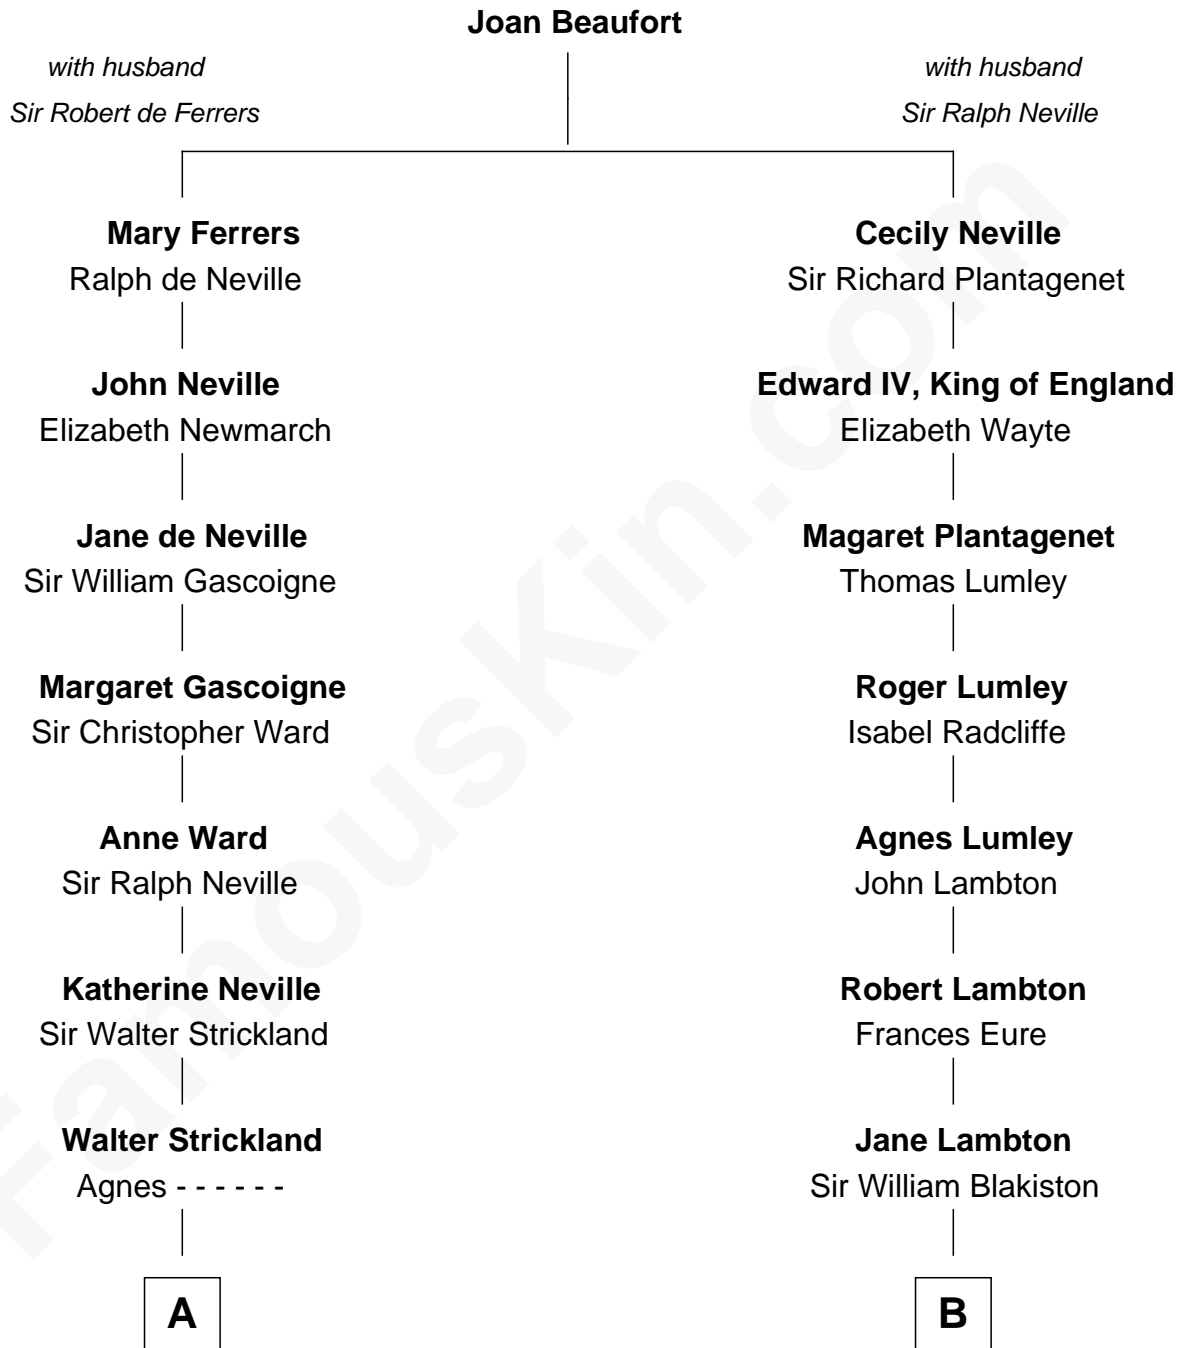

FamousKin.com
Relationship Chart of
Mickey Rourke
Movie Actor

18th cousin 2 times removed of
Benedict Cumberbatch
Movie, Television and Stage Actor

FamousKin.com