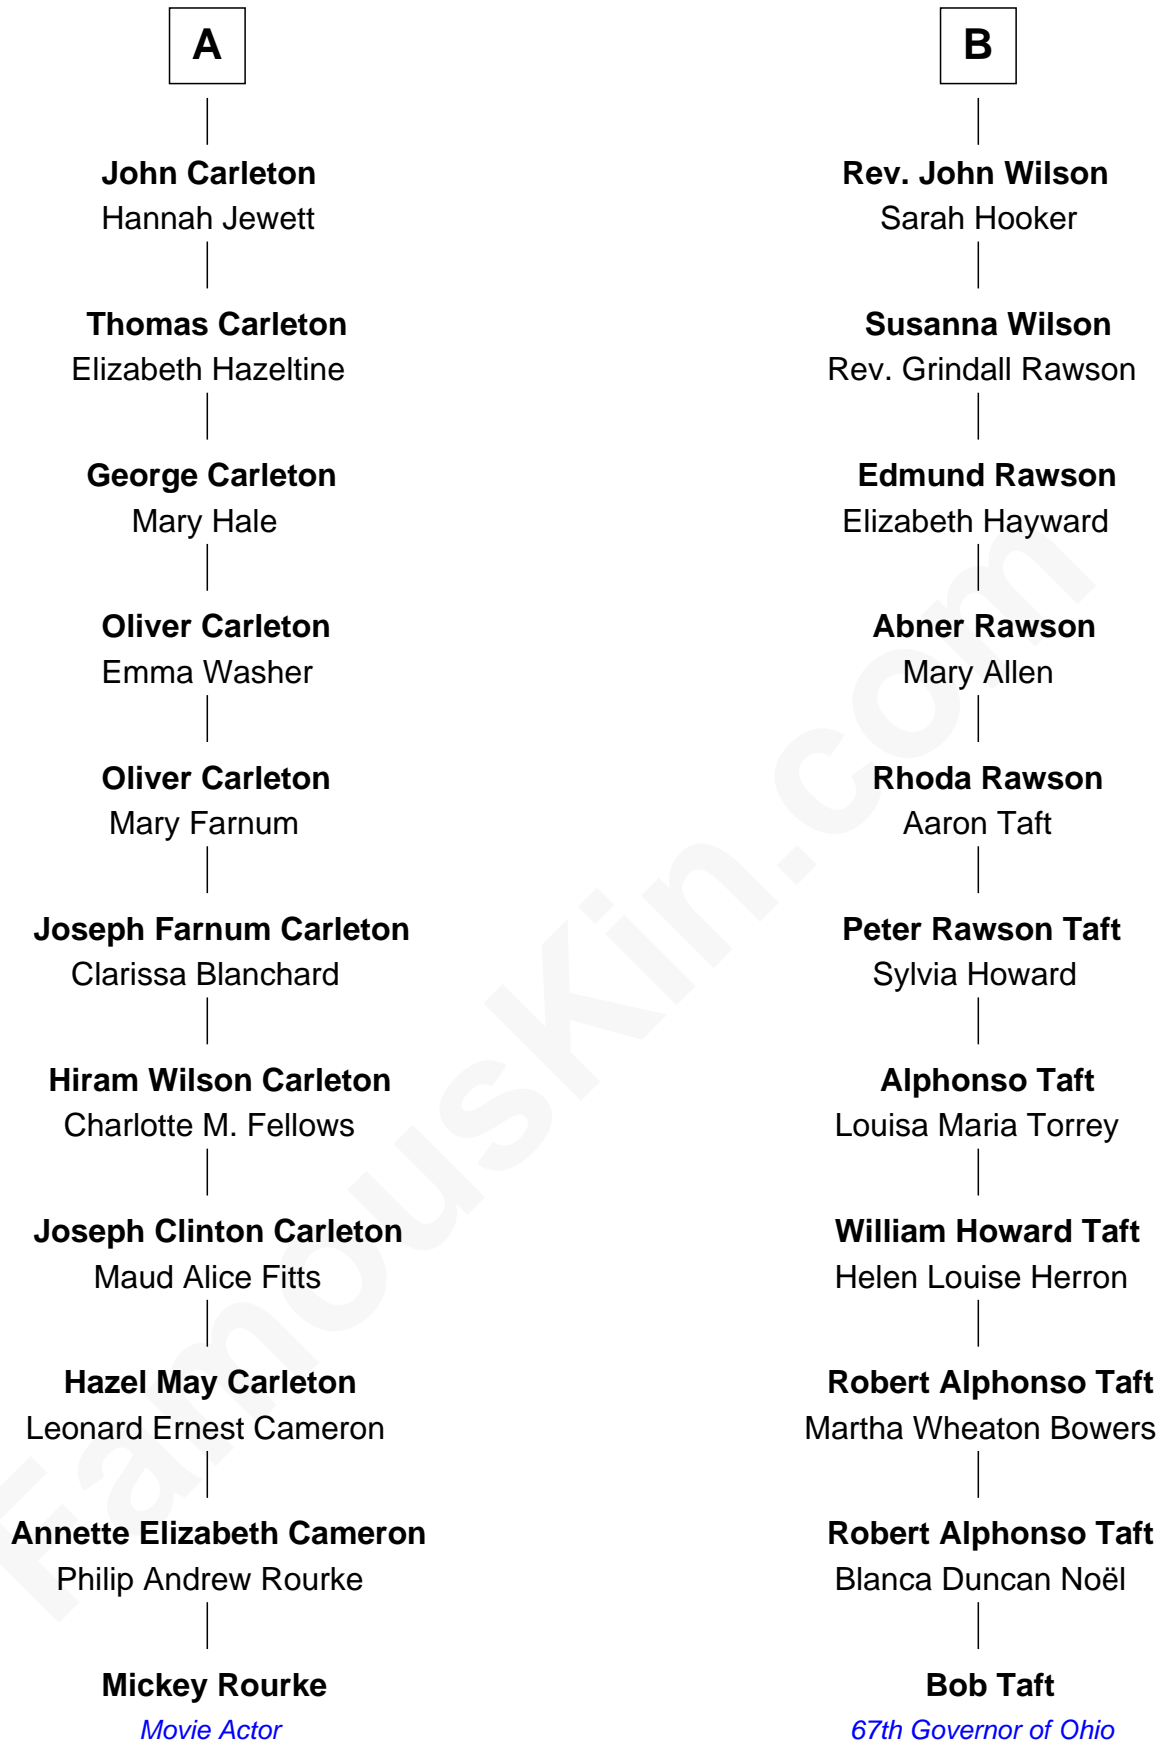

FamousKin.com Relationship Chart of

Mickey Rourke

Movie Actor

17th cousin of

Bob Taft

67th Governor of Ohio

Sir William FitzHugh

Margery Willoughby

Lora FitzHugh
Sir John Constable

Isabel Constable
Stephen de Thorpe

Margaret Thorpe
John Newton

John Newton
Margaret Grimston

John Newton
Marie - - - - -

Lancelot Newton
Mary Lee

Ellen Newton
Edward Carleton

A

Maud FitzHugh
Sir William Bowes

Sir Ralph Bowes
Margery Conyers

Sir Ralph Bowes
Elizabeth Clifford

Margery Bowes
Sir Ralph Eure

Anne Eure
Lancelot Mansfield

John Mansfield
Elizabeth - - - - -

Elizabeth Mansfield
Rev. John Wilson

B

Mickey Rourke photo by [Anton Belickiy](#) (CC BY 2.0)