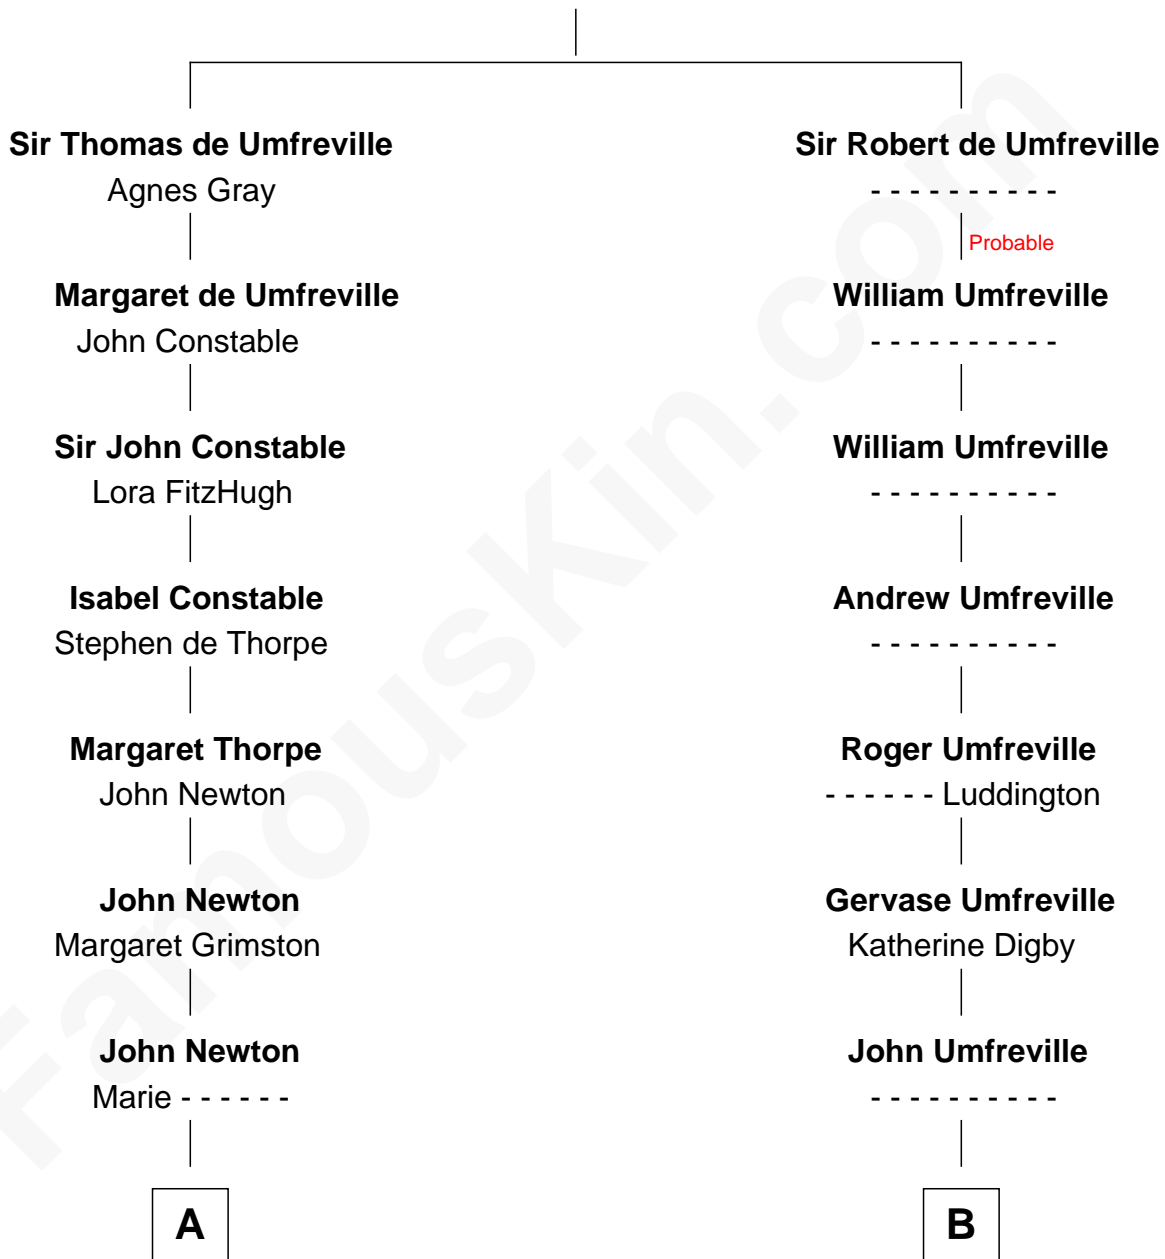

**FamousKin.com**  
**Relationship Chart of**  
**Mickey Rourke**  
*Movie Actor*

**17th cousin 2 times removed of**  
**Bob Taft**  
*67th Governor of Ohio*

**Sir Thomas de Umfreville**  
 Joan de Roddam

**C**

**Hazel May Carleton**  
Leonard Ernest Cameron

**Annette Elizabeth Cameron**  
Philip Andrew Rourke

**Mickey Rourke**  
*Movie Actor*

FamousKin.com