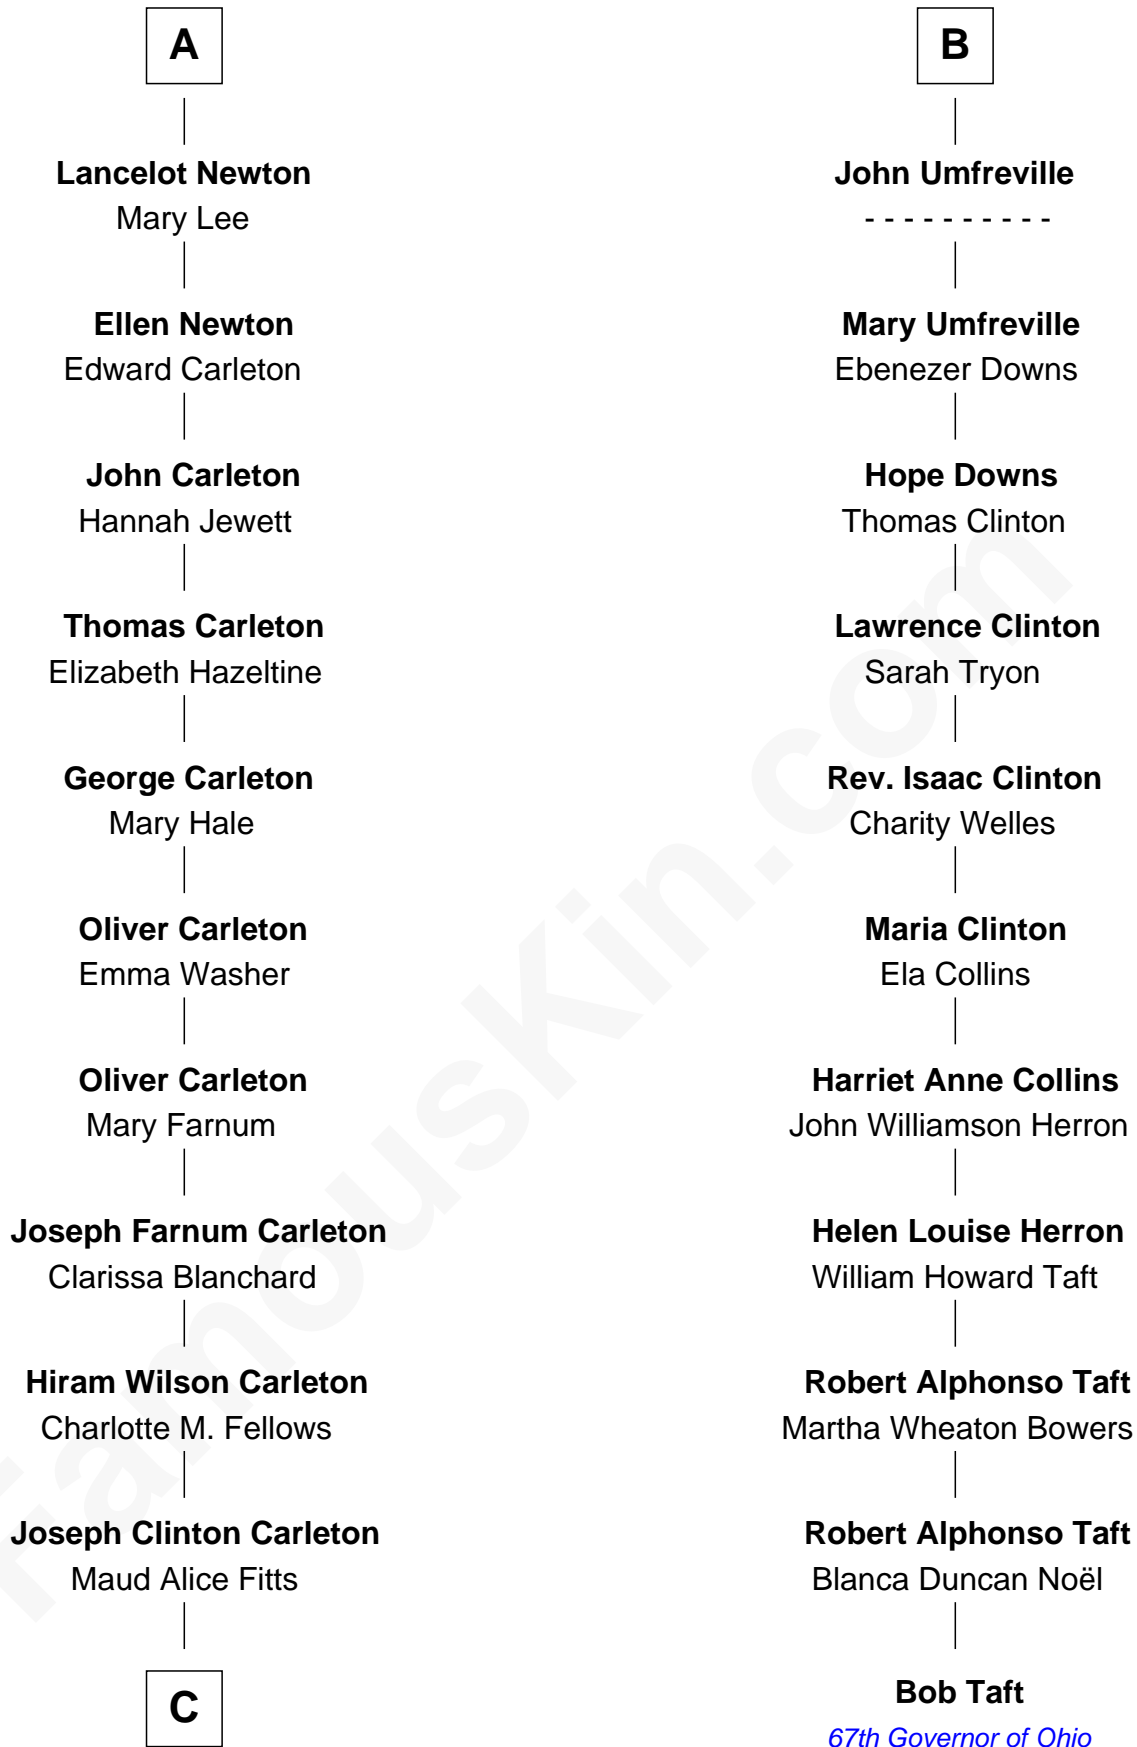

**FamousKin.com**  
**Relationship Chart of**  
**Mickey Rourke**  
*Movie Actor*

**17th cousin 2 times removed of**  
**Bob Taft**  
*67th Governor of Ohio*

**Sir Thomas de Umfreville**  
 Joan de Roddam

**C**

**Hazel May Carleton**  
Leonard Ernest Cameron

**Annette Elizabeth Cameron**  
Philip Andrew Rourke

**Mickey Rourke**  
*Movie Actor*

FamousKin.com