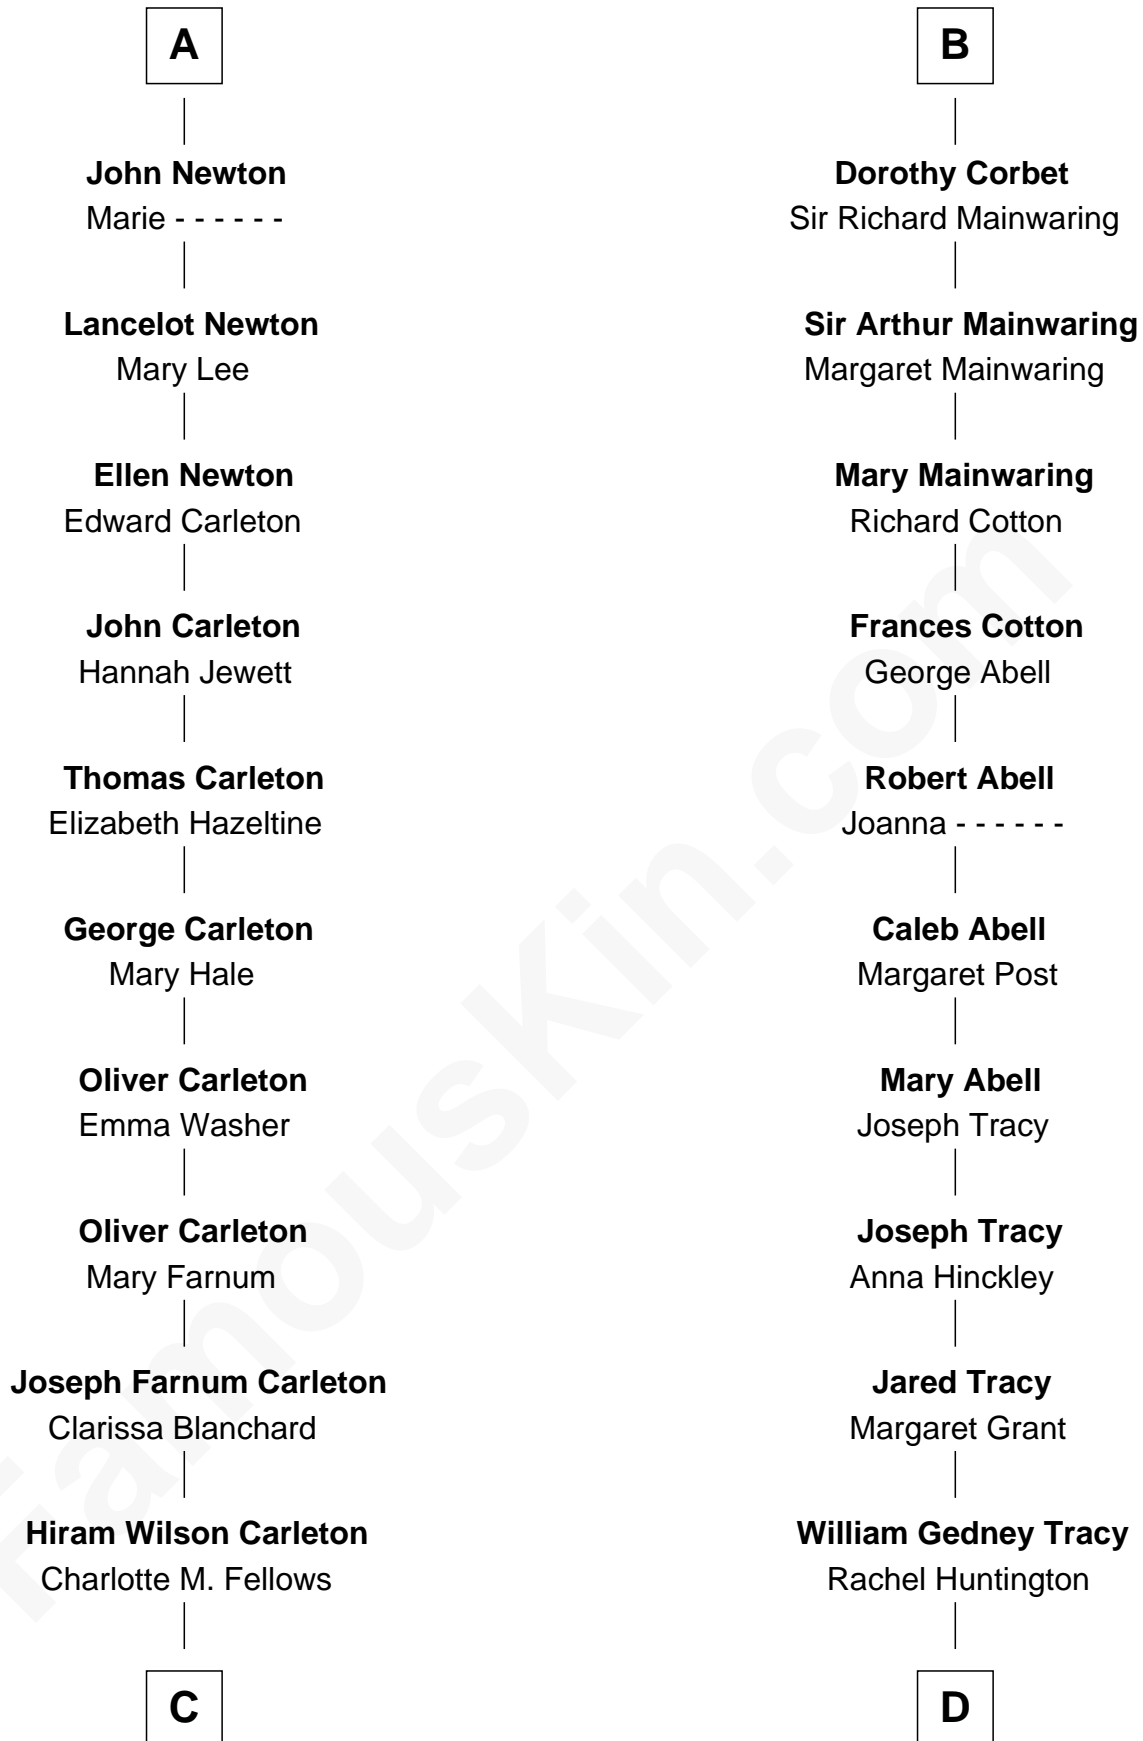

FamousKin.com Relationship Chart of

Mickey Rourke

Movie Actor

20th cousin of

Henry Sturgis Morgan

Co-Founder of Morgan Stanley

Edmund Fitzalan

Alice de Warenne

Eleanor Plantagenet

Sir Richard Fitzalan

Elizabeth de Bohun

Joan Fitzalan

Sir William Beauchamp

Joan Beauchamp

James Butler

Elizabeth Butler

John Talbot

Ann Talbot

Sir Henry Vernon

Elizabeth Vernon

Sir Robert Corbet

B

C

Joseph Clinton Carleton

Maud Alice Fitts

Hazel May Carleton

Leonard Ernest Cameron

Annette Elizabeth Cameron

Philip Andrew Rourke

Mickey Rourke

Movie Actor

D