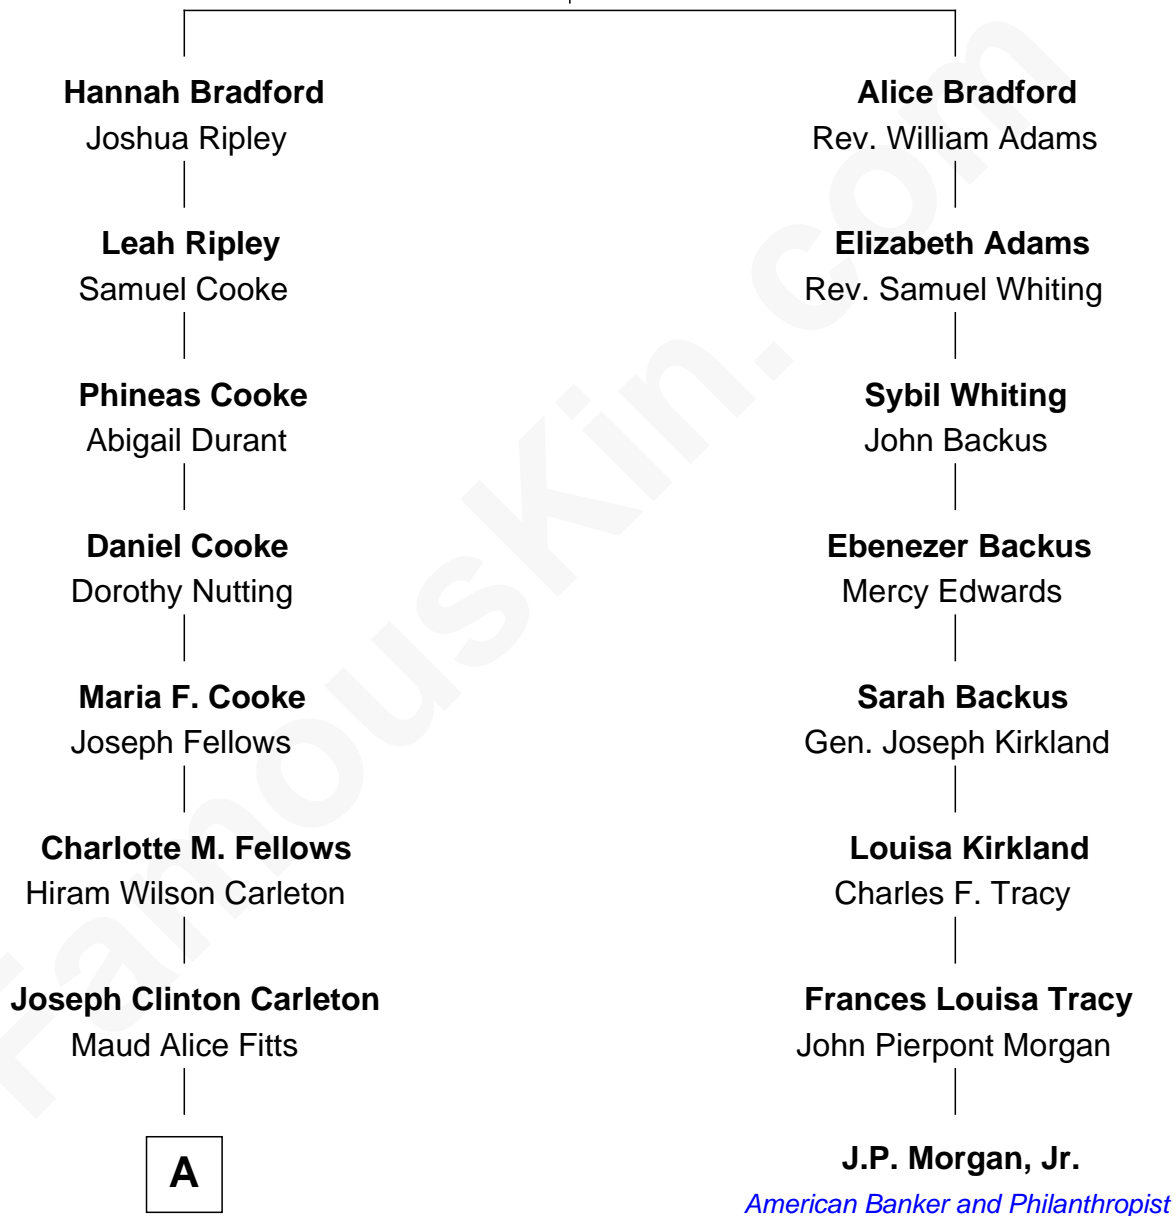

**FamousKin.com**  
**Relationship Chart of**  
**Mickey Rourke**  
*Movie Actor*

7th cousin 2 times removed of

**J.P. Morgan, Jr.**  
*American Banker and Philanthropist*

**William Bradford**  
 Alice Richards

A

**Hazel May Carleton**  
Leonard Ernest Cameron

**Annette Elizabeth Cameron**  
Philip Andrew Rourke

**Mickey Rourke**  
*Movie Actor*