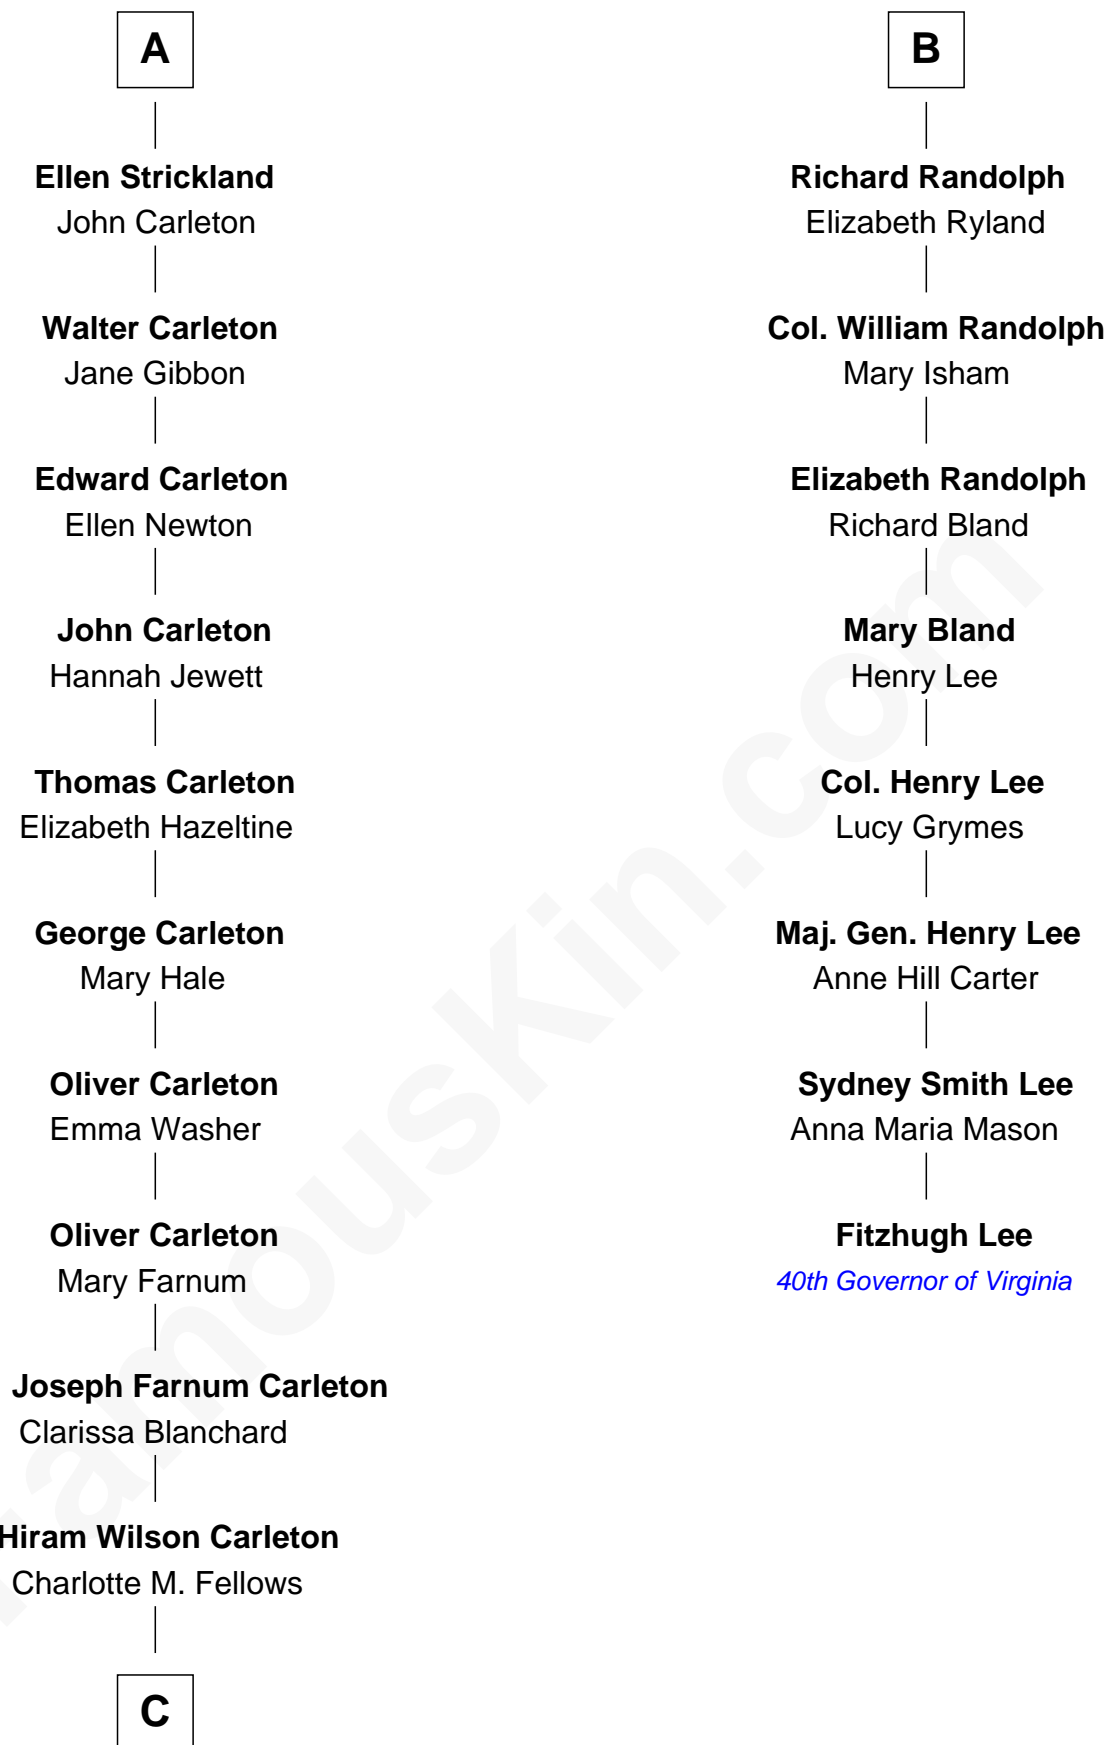

## Relationship Chart of

### Mickey Rourke

*Movie Actor*

14th cousin 6 times removed of

### Fitzhugh Lee

*40th Governor of Virginia*

**C**

—  
**Joseph Clinton Carleton**

Maud Alice Fitts

—  
**Hazel May Carleton**

Leonard Ernest Cameron

—  
**Annette Elizabeth Cameron**