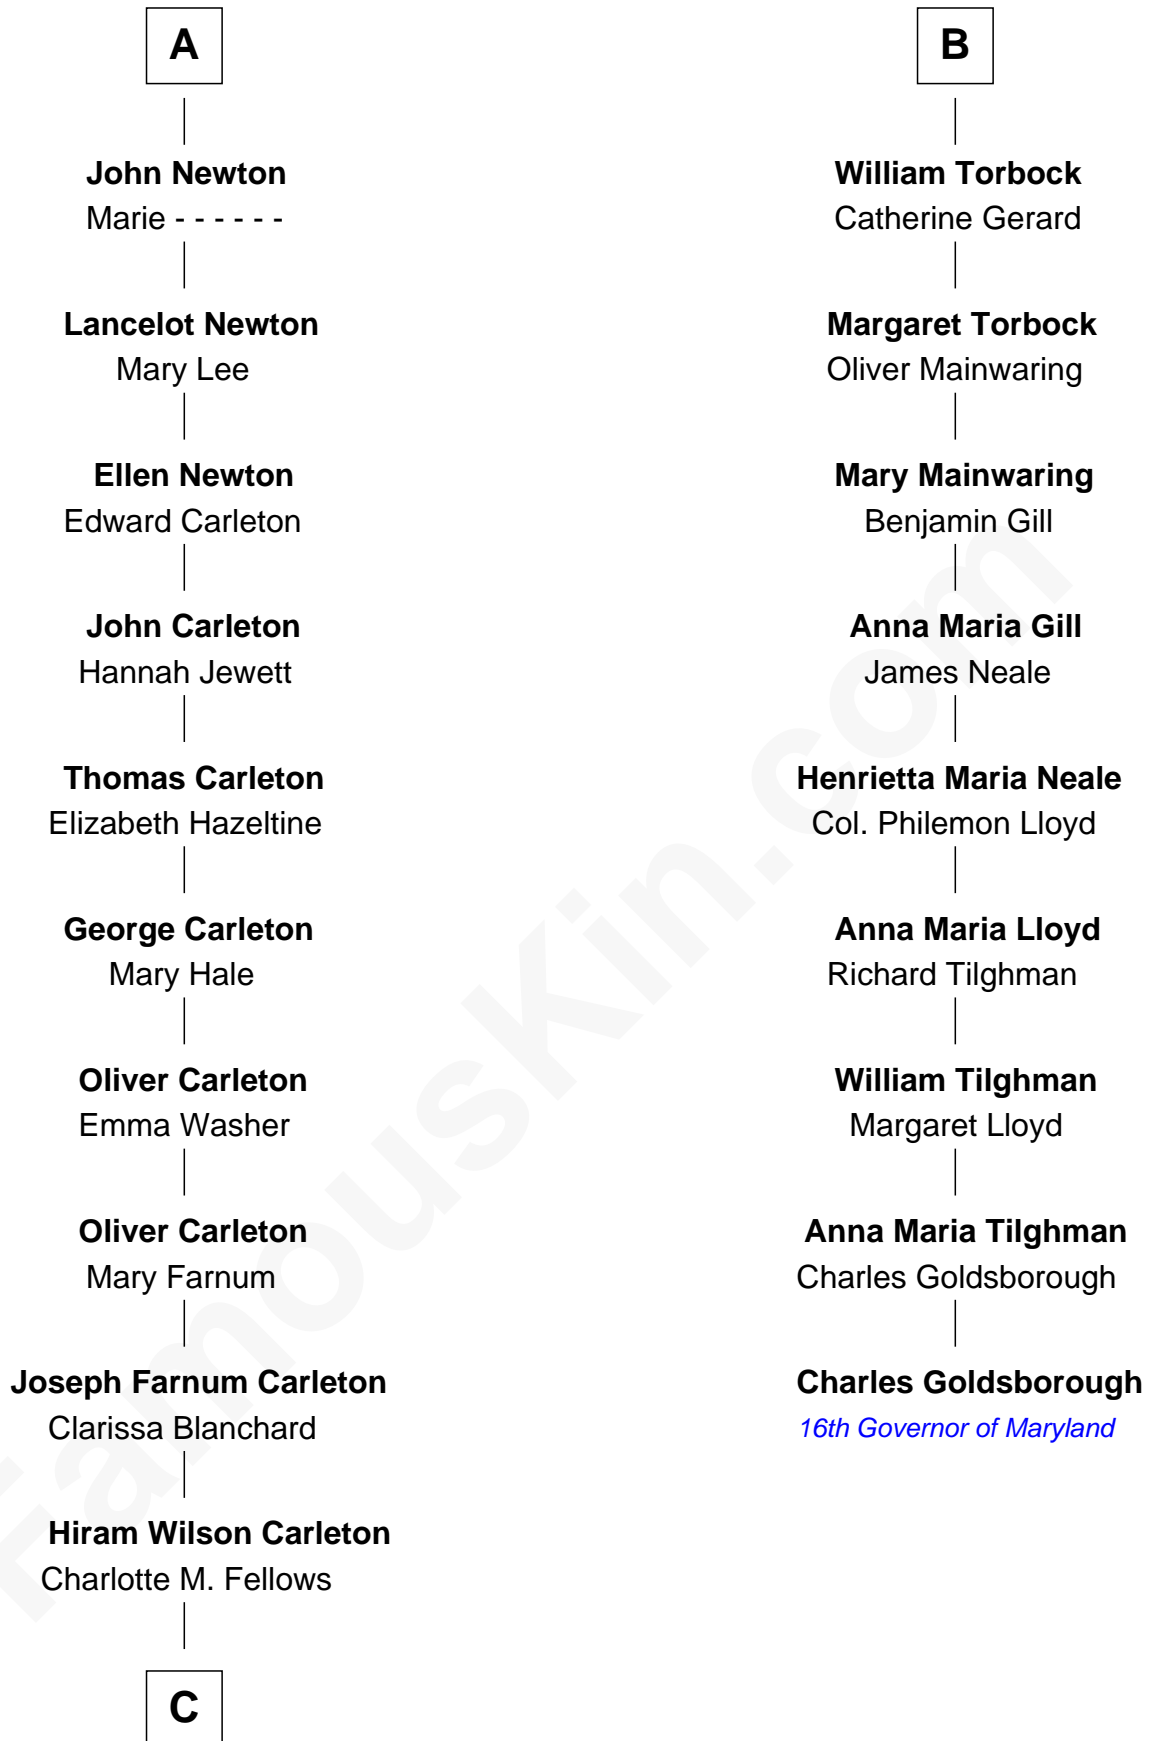

FamousKin.com
Relationship Chart of
Mickey Rourke
Movie Actor

15th cousin 5 times removed of
Charles Goldsborough
16th Governor of Maryland

Edmund Fitzalan
 Alice de Warenne

C

—
Joseph Clinton Carleton

Maud Alice Fitts

—
Hazel May Carleton

Leonard Ernest Cameron

—
Annette Elizabeth Cameron

Philip Andrew Rourke

—
Mickey Rourke

Movie Actor

FamousKin.com