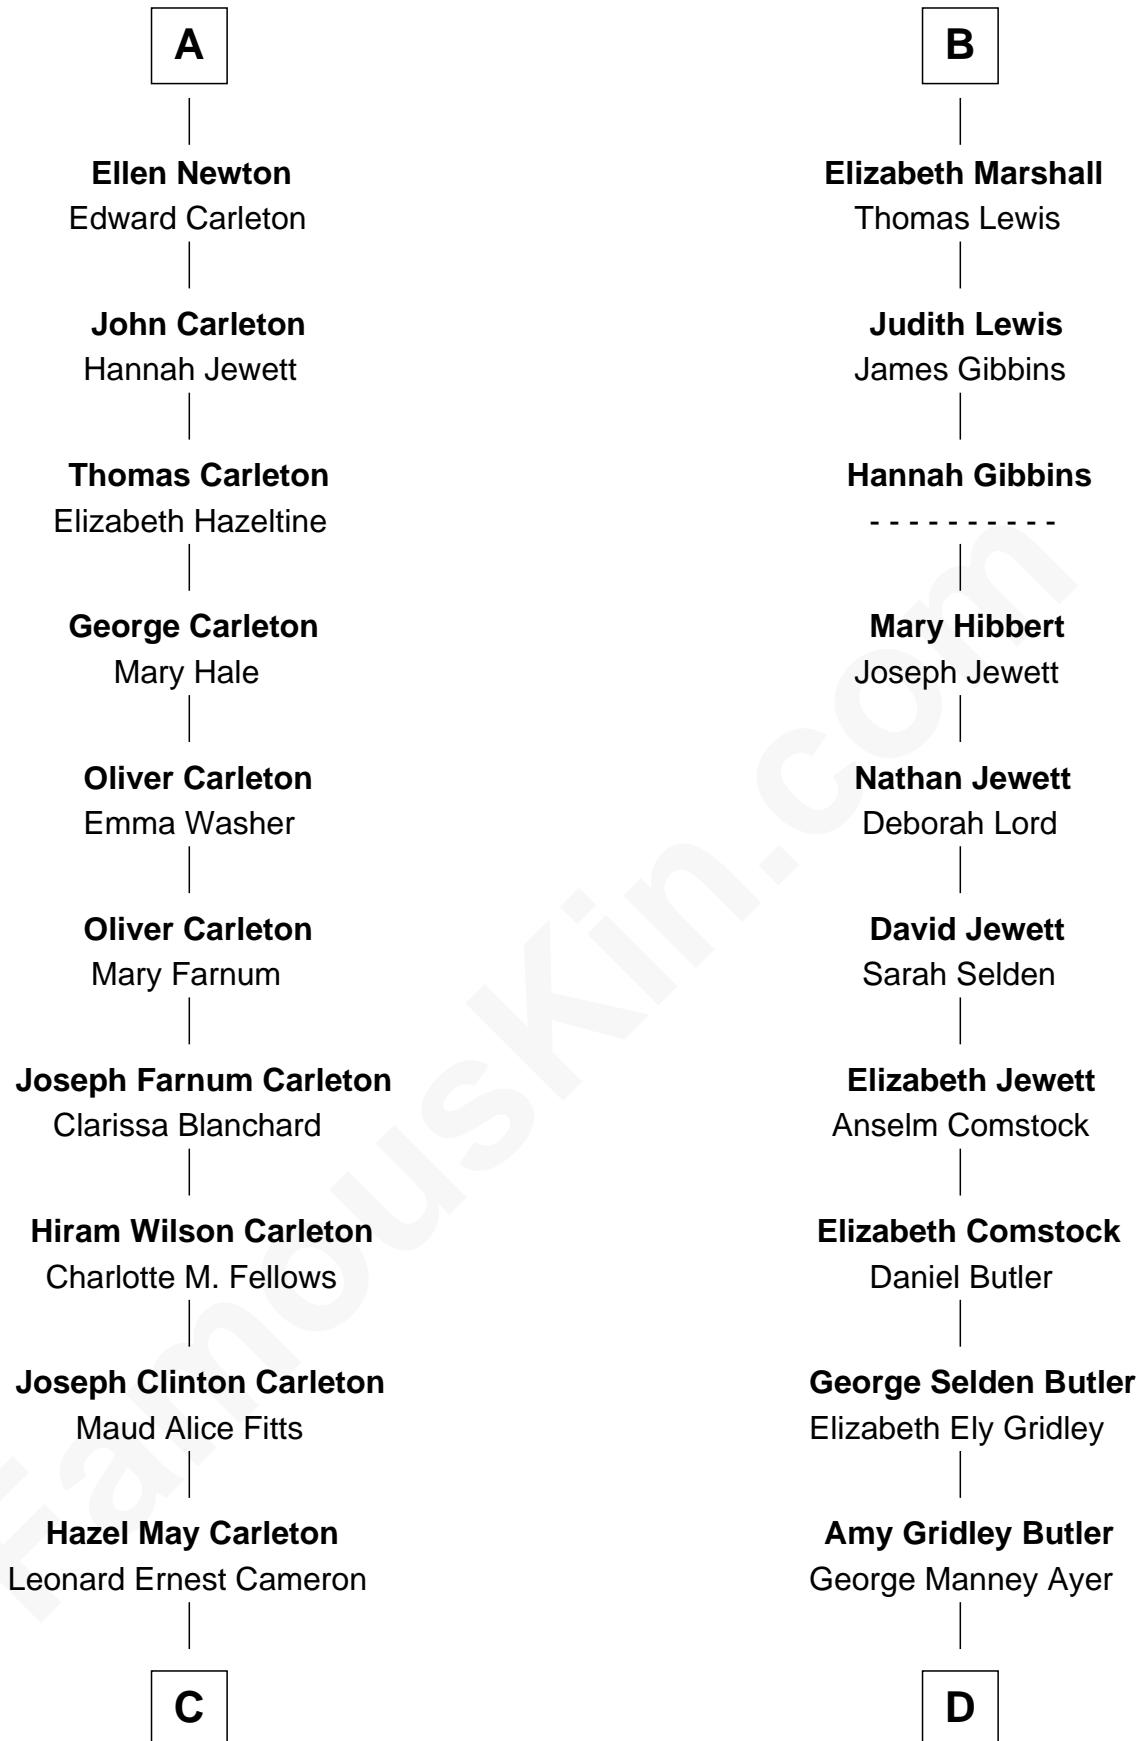

**FamousKin.com**  
**Relationship Chart of**  
**Mickey Rourke**  
*Movie Actor*

18th cousin 1 time removed of  
**Gerald Ford**  
*38th U.S. President*

**Sir William Willoughby**  
 Lucy le Strange

**Margery Willoughby**  
 Sir William FitzHugh

**Lora FitzHugh**  
 Sir John Constable

**Isabel Constable**  
 Stephen de Thorpe

**Margaret Thorpe**  
 John Newton

**John Newton**  
 Margaret Grimston

**John Newton**  
 Marie - - - - -

**Lancelot Newton**  
 Mary Lee

**A**

**Elizabeth Willoughby**  
 Sir Henry de Beaumont

**Sir Henry Beaumont**  
 Joan Heronville

**Sir Henry Beaumont**  
 Eleanor Sutton

**Constance Beaumont**  
 John Mytton

**Joyce Mytton**  
 John Harpersfield

**Edward Harpersfield alias Mytton**  
 Anne Skrimshire

**Katherine Mytton**  
 Roger Marshall

**B**

**C**

**Annette Elizabeth Cameron**

Philip Andrew Rourke

**Mickey Rourke**

*Movie Actor*