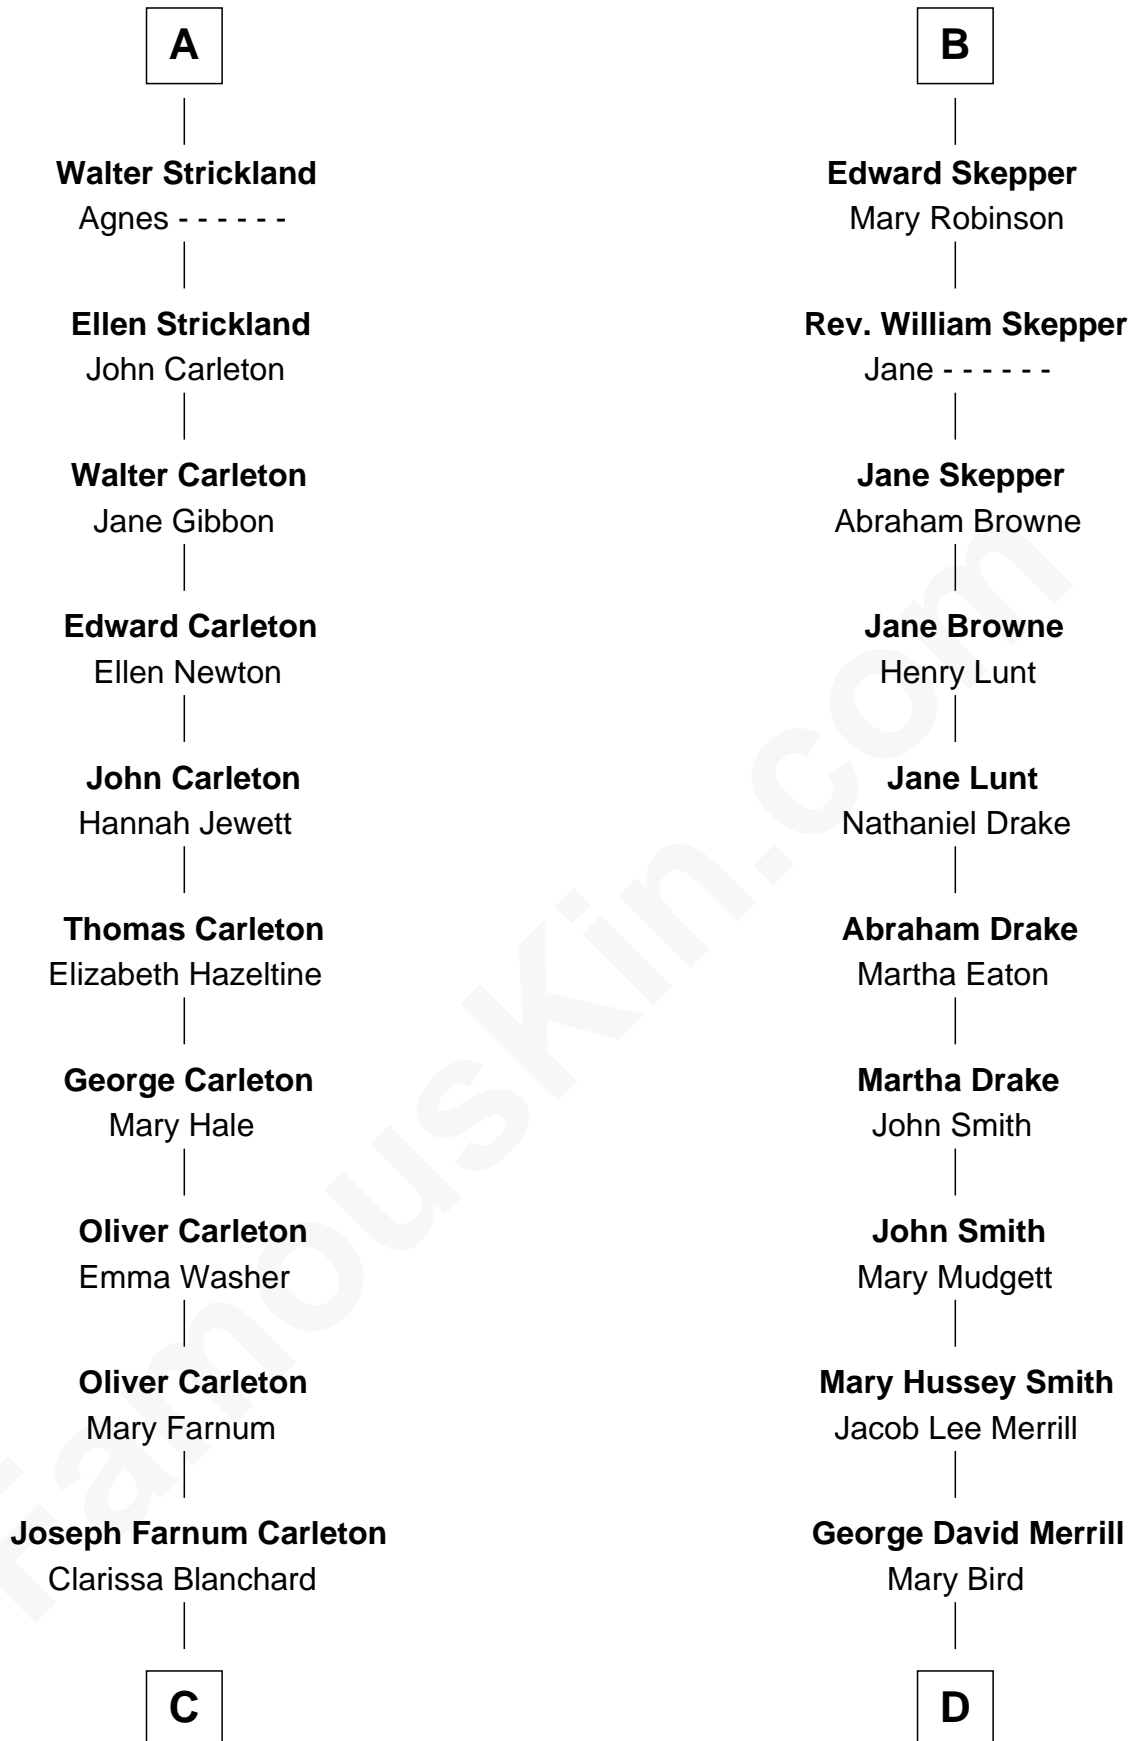

**FamousKin.com**  
**Relationship Chart of**  
**Mickey Rourke**  
*Movie Actor*

20th cousin 1 time removed of  
**Meghan Markle**  
*Duchess of Sussex, TV Actress*

**C**

**Hiram Wilson Carleton**  
Charlotte M. Fellows

**Joseph Clinton Carleton**  
Maud Alice Fitts

**Hazel May Carleton**  
Leonard Ernest Cameron

**Annette Elizabeth Cameron**  
Philip Andrew Rourke

**Mickey Rourke**  
*Movie Actor*

**D**

**Gertrude May Merrill**  
Fred George Sanders

**Doris Mary Rita Sanders**  
Gordon Arnold Markle

**Thomas Wayne Markle**  
Doria Loyce Ragland

**Meghan Markle**  
*Duchess of Sussex, TV Actress*