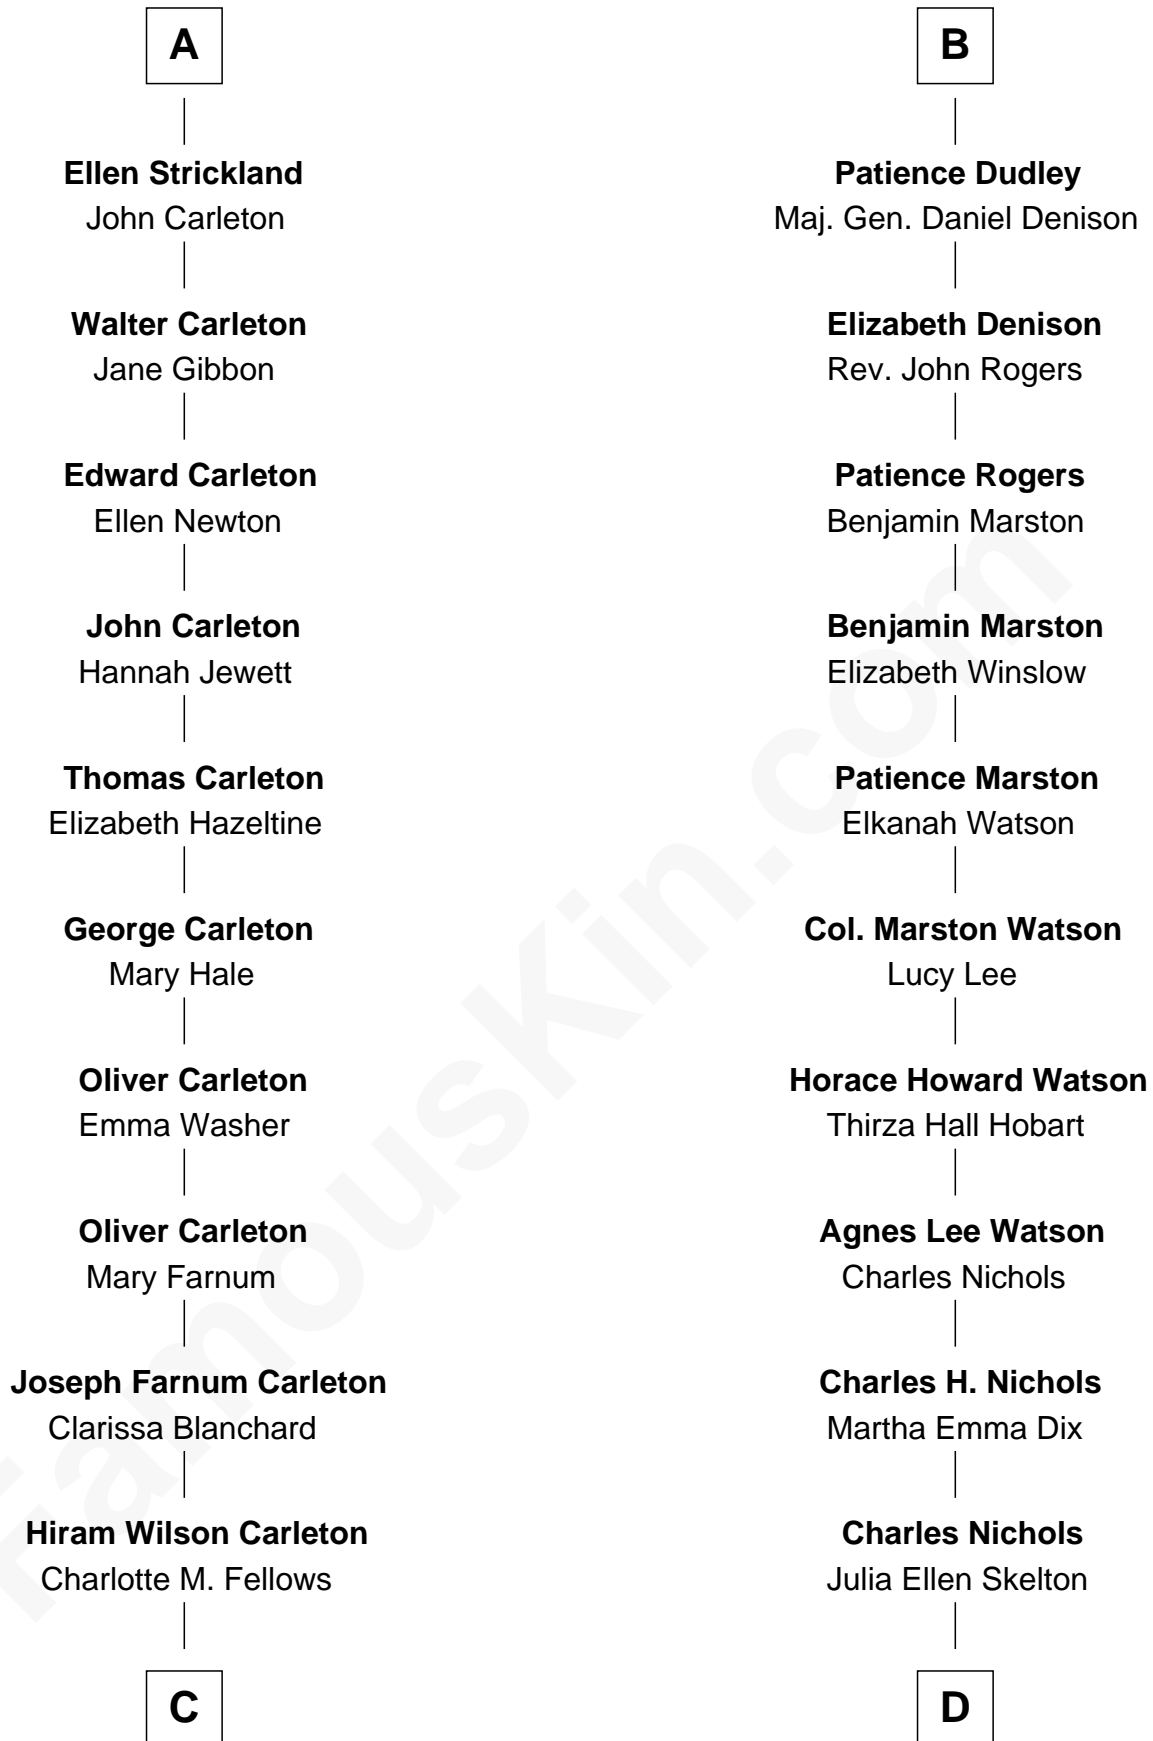

FamousKin.com

Relationship Chart of

Mickey Rourke

Movie Actor

19th cousin 1 time removed of

John Cena
Movie Actor and WWE Pro Wrestler

C

Joseph Clinton Carleton

Maud Alice Fitts

Hazel May Carleton

Leonard Ernest Cameron

Annette Elizabeth Cameron

Philip Andrew Rourke

Mickey Rourke

Movie Actor

D