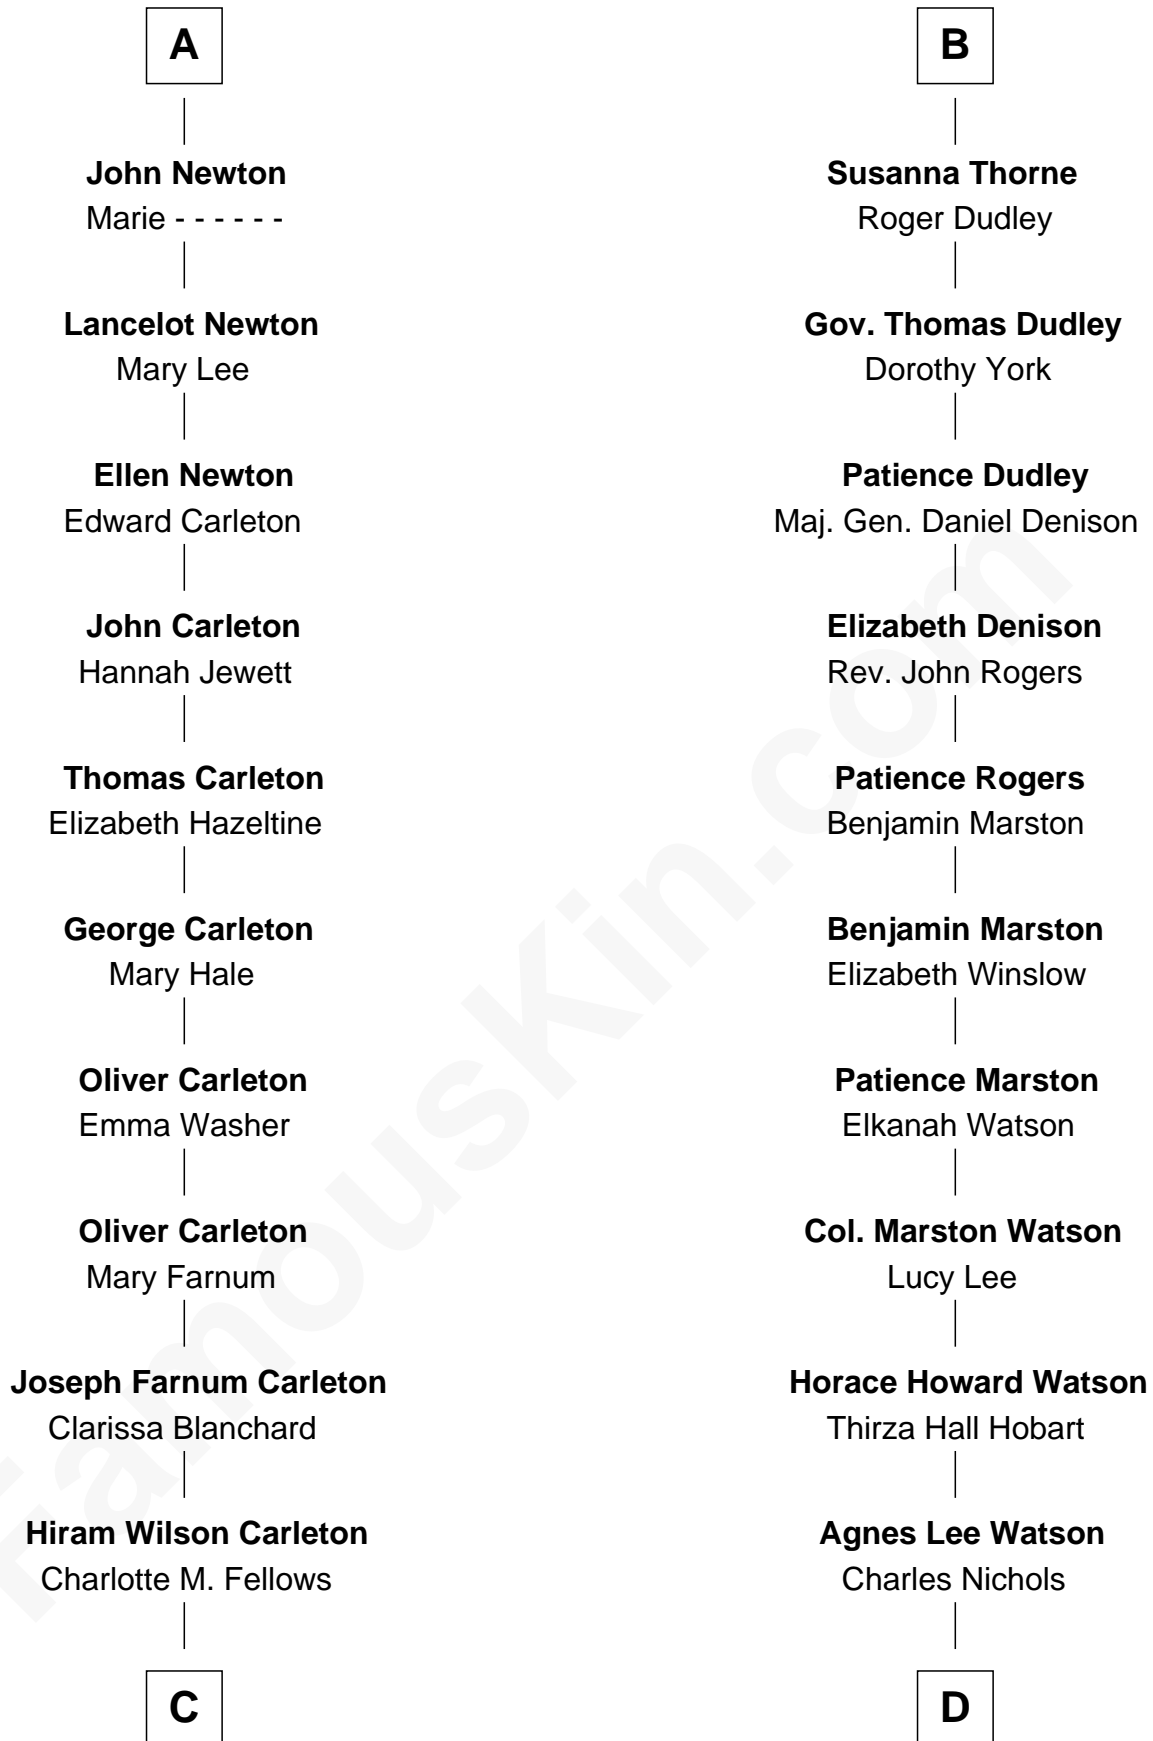

FamousKin.com

Relationship Chart of

Mickey Rourke

Movie Actor

20th cousin 1 time removed of

John Cena

Movie Actor and WWE Pro Wrestler

Sir John Grey

Avice Marmion

Sir Robert Grey
Lora de St. Quintin

Elizabeth Grey
Henry FitzHugh

Sir William FitzHugh
Margery Willoughby

Lora FitzHugh
Sir John Constable

Isabel Constable
Stephen de Thorpe

Margaret Thorpe
John Newton

John Newton
Margaret Grimston

A

Maud Grey

Sir Thomas Harcourt

Sir Thomas Harcourt
Jane Fraunceys

Sir Richard Harcourt
Edith St. Clair

Alice Harcourt
William Bessiles

Elizabeth Bessiles
Richard Fettiplace

Anne Fettiplace
Edward Purefoy

Mary Purefoy
Thomas Thorne

B

C

Joseph Clinton Carleton

Maud Alice Fitts

Hazel May Carleton

Leonard Ernest Cameron