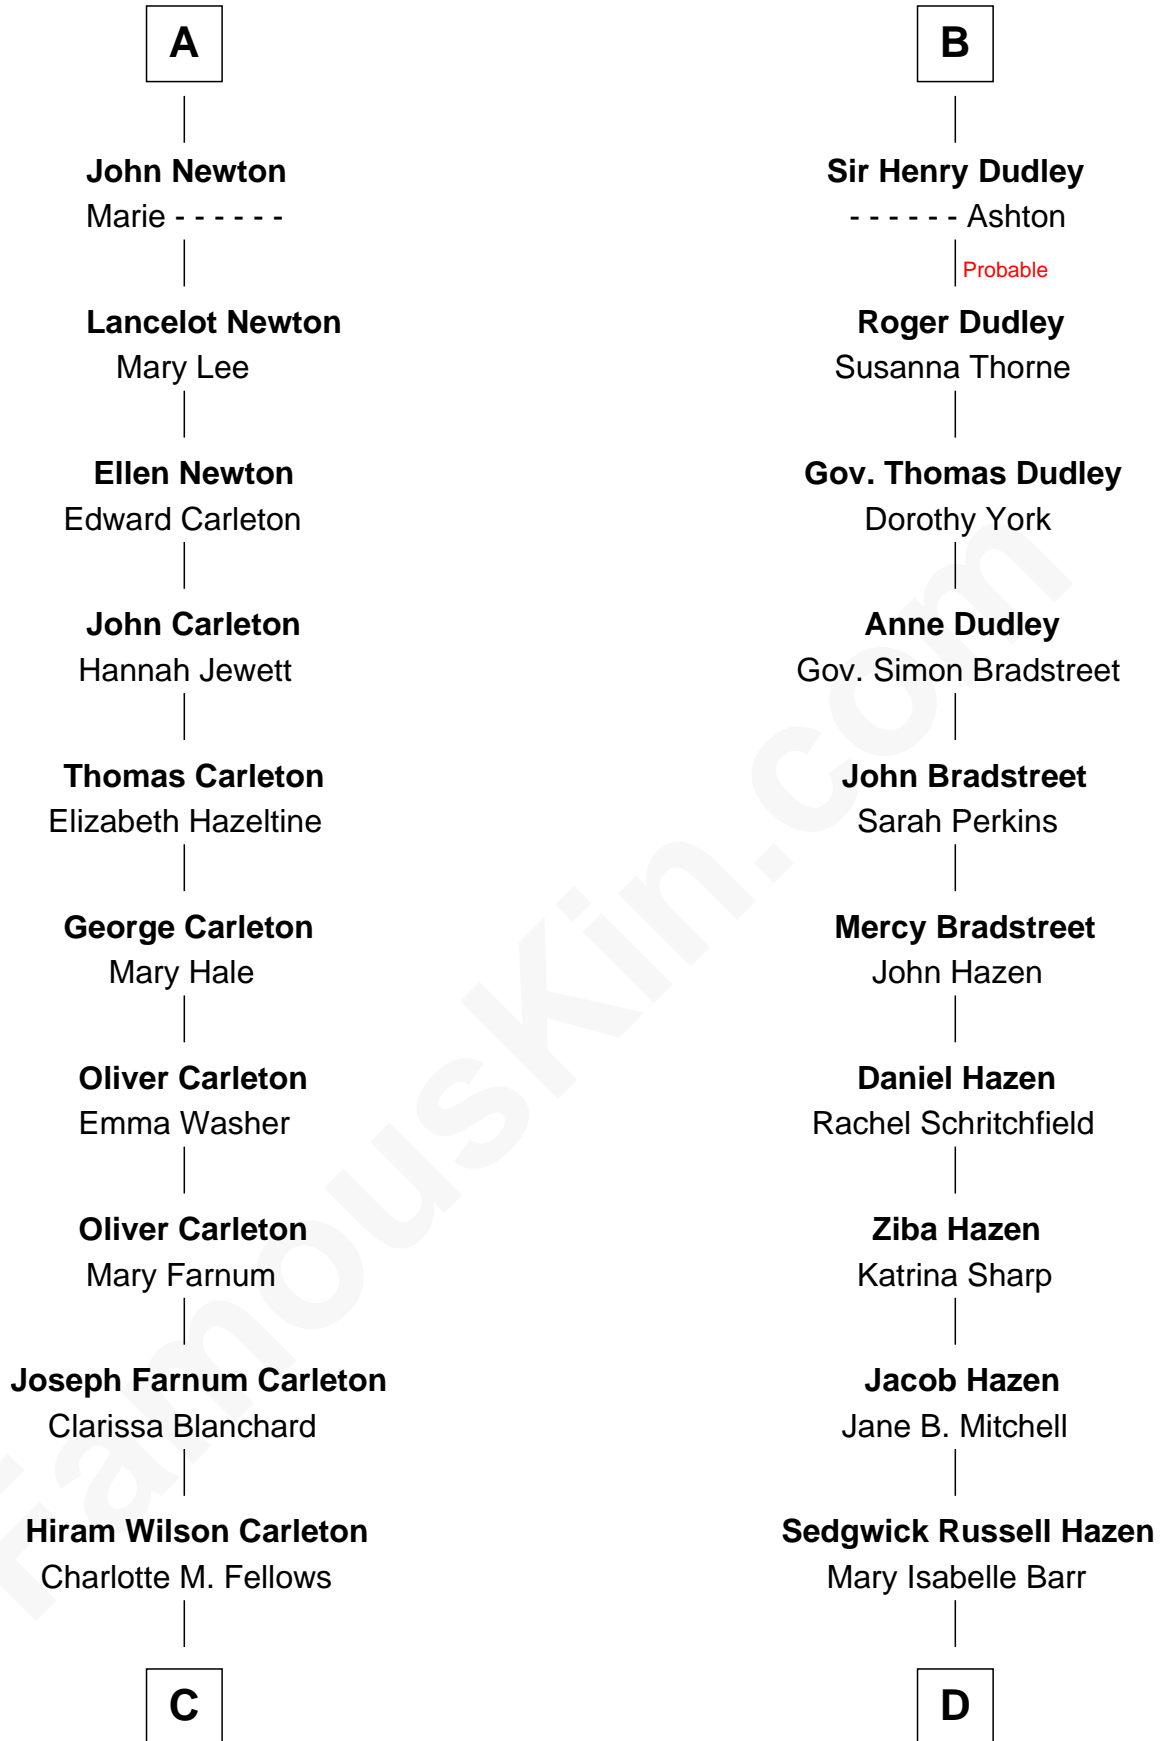

FamousKin.com Relationship Chart of

Mickey Rourke

Movie Actor

20th cousin of

J. K. Simmons

TV and Movie Actor

Edmund Fitzalan

Alice de Warenne

C

Joseph Clinton Carleton

Maud Alice Fitts

Hazel May Carleton

Leonard Ernest Cameron

Annette Elizabeth Cameron

Philip Andrew Rourke

Mickey Rourke

Movie Actor

D

Lewis Jacob Hazen

Emma Broaddus Lewis

Ruth Hazen

Col. Ralph Archibald Kimble

Patricia Kimble

Dr. Donald William Simmons