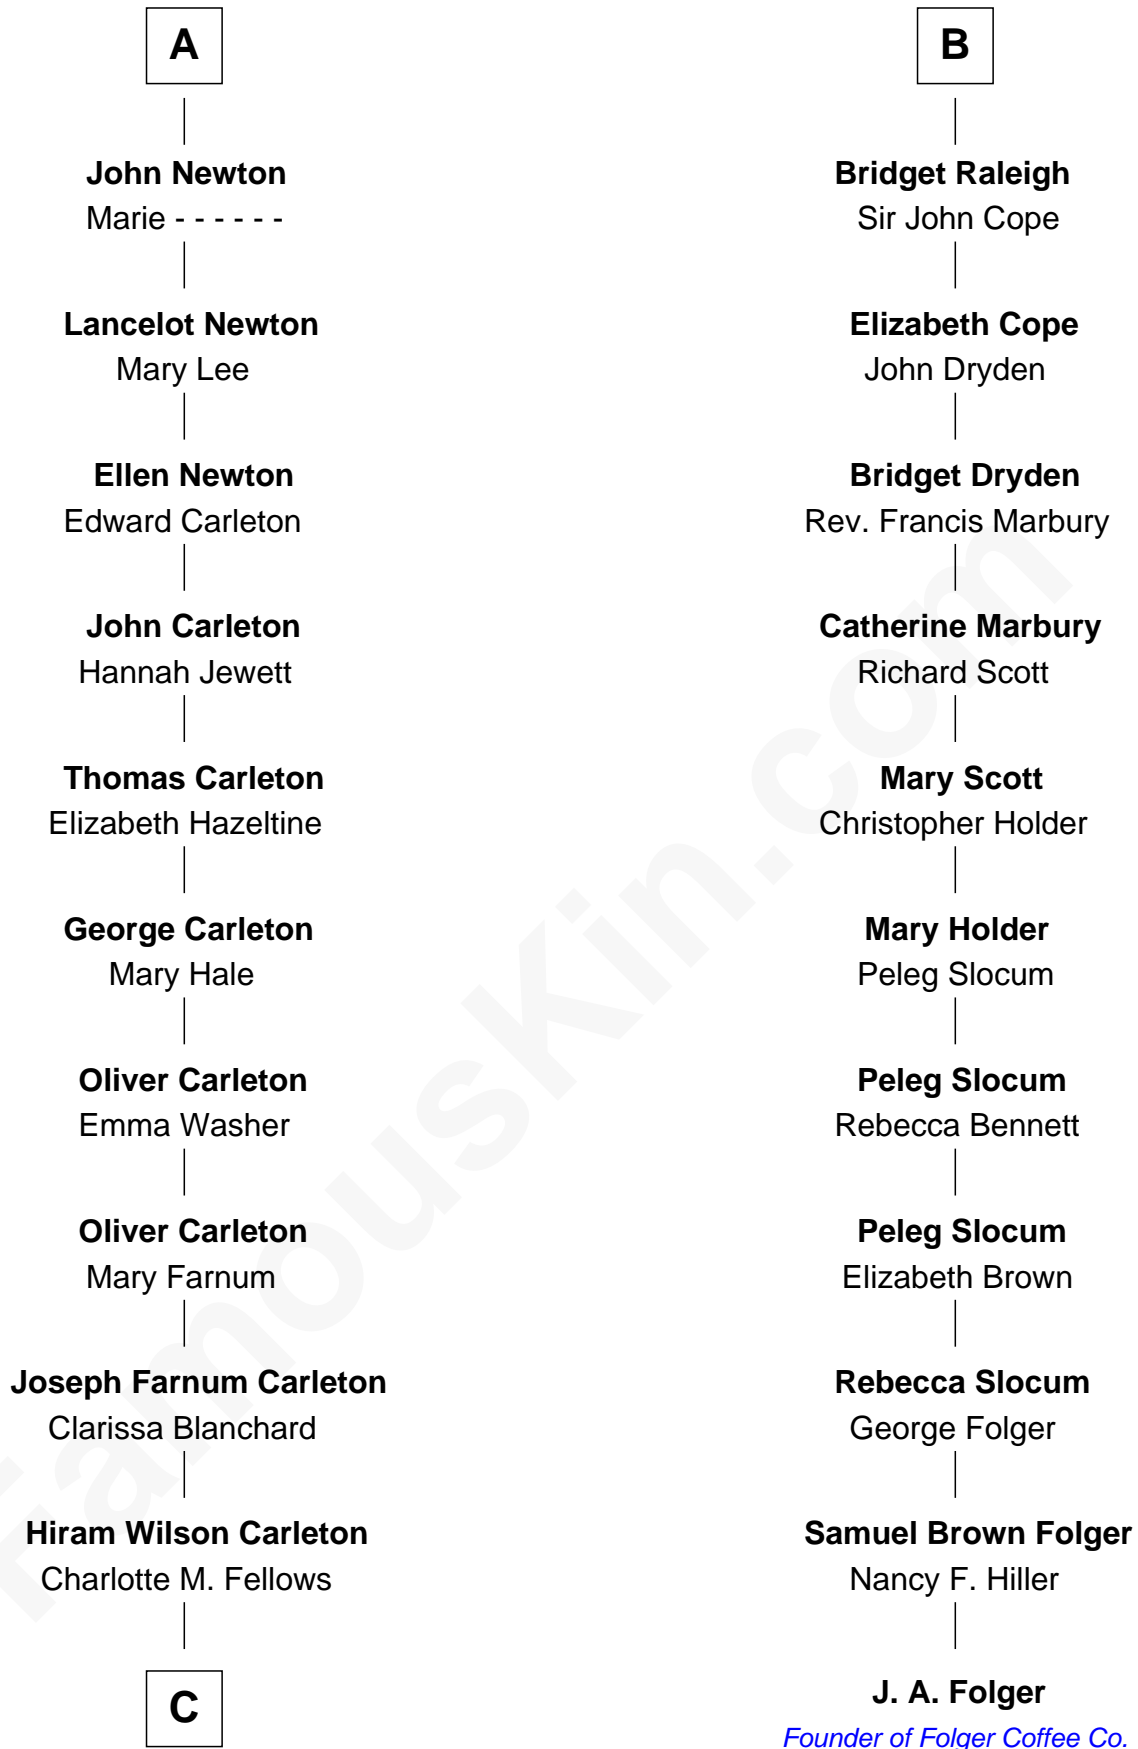

FamousKin.com

Relationship Chart of

Mickey Rourke

Movie Actor

17th cousin 3 times removed of

J. A. Folger

Founder of Folger Coffee Company

Edmund Fitzalan

Alice de Warenne

C

—
Joseph Clinton Carleton

Maud Alice Fitts

—
Hazel May Carleton

Leonard Ernest Cameron

—
Annette Elizabeth Cameron

Philip Andrew Rourke