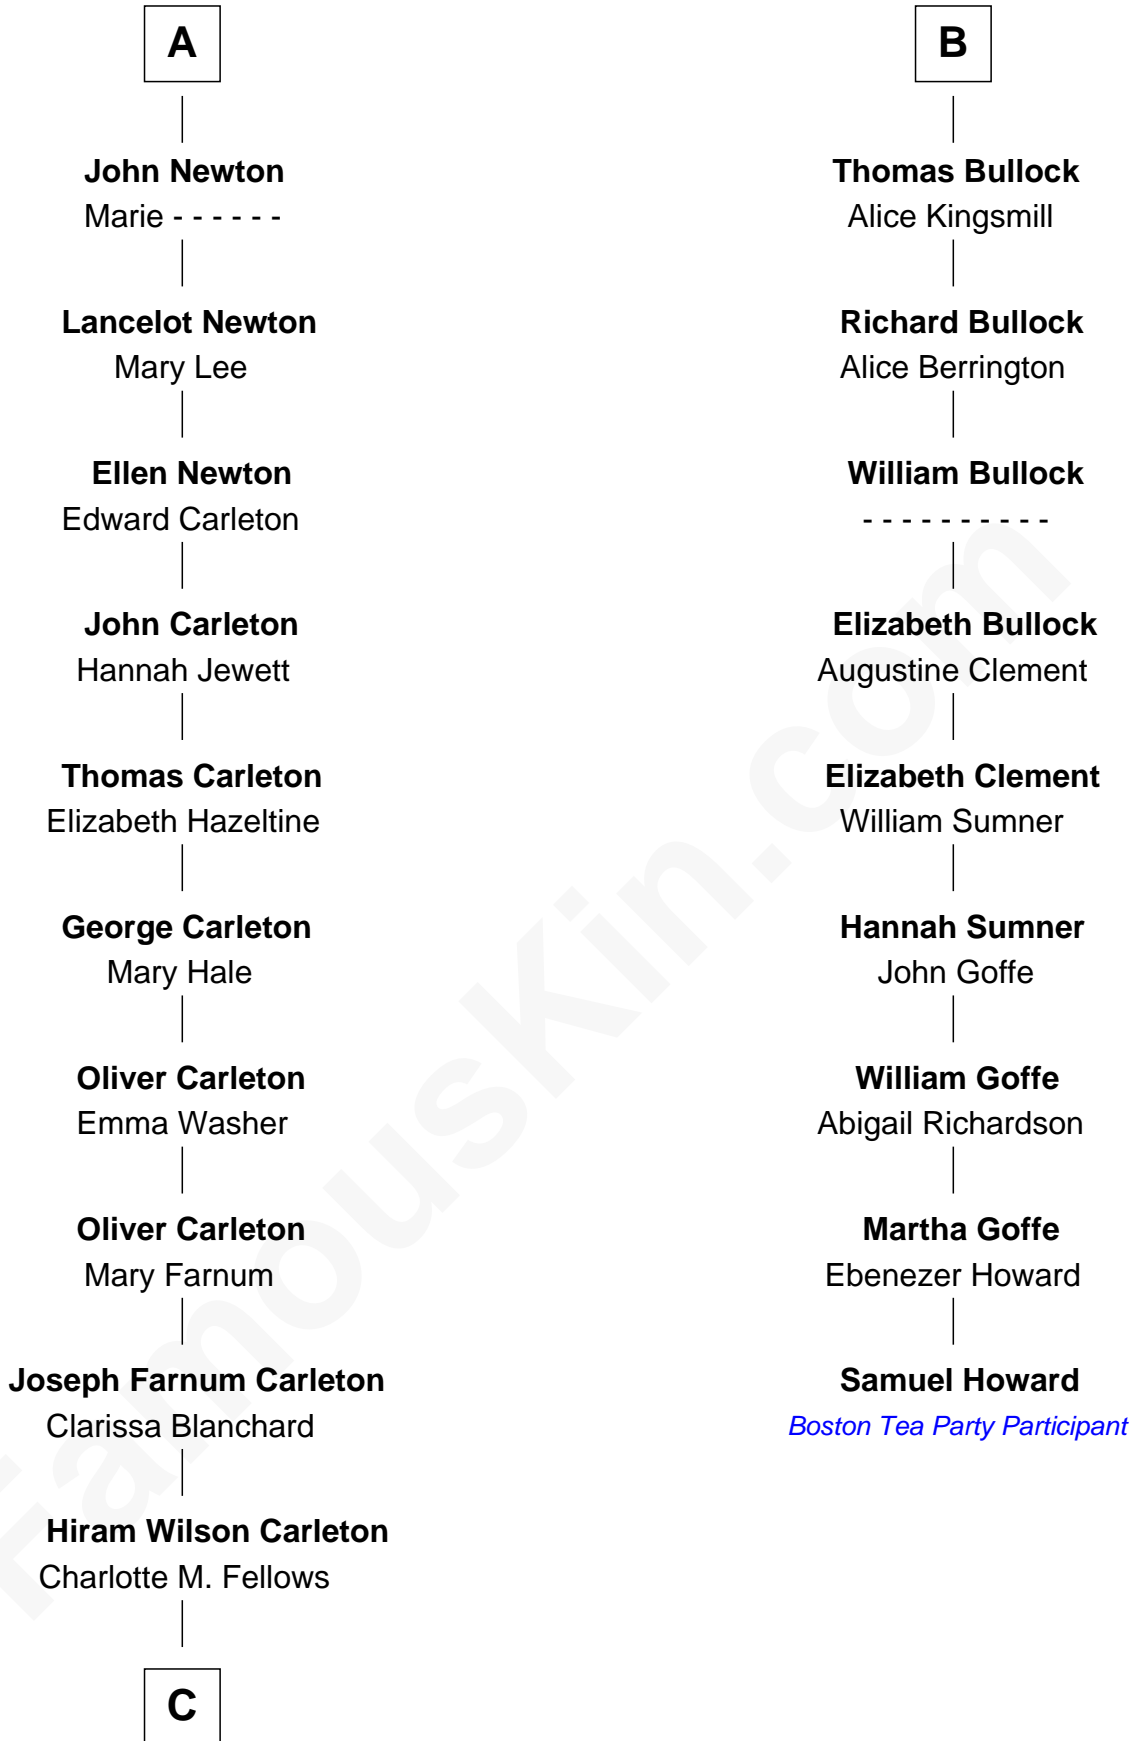

# FamousKin.com Relationship Chart of

**Mickey Rourke**

*Movie Actor*

15th cousin 5 times removed of

**Samuel Howard**

*Boston Tea Party Participant*

**Edmund Fitzalan**

Alice de Warenne

**C**

—  
**Joseph Clinton Carleton**

Maud Alice Fitts

—  
**Hazel May Carleton**

Leonard Ernest Cameron

—  
**Annette Elizabeth Cameron**

Philip Andrew Rourke

—  
**Mickey Rourke**