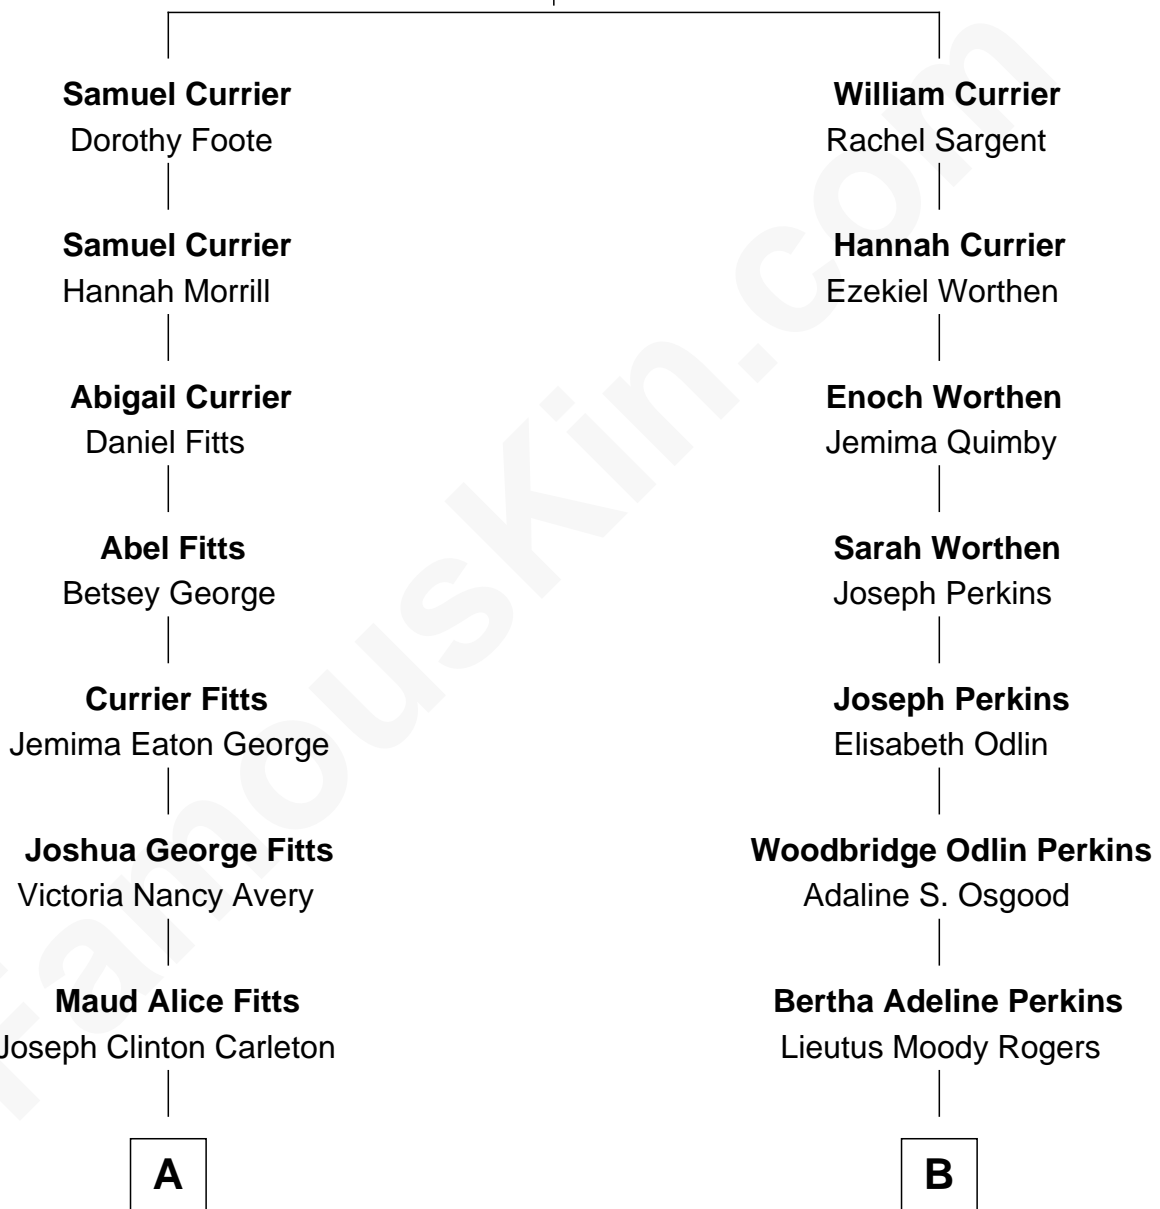

FamousKin.com Relationship Chart of

Mickey Rourke

Movie Actor

9th cousin of

Richard Hatch

TV and Movie Actor

Thomas Currier

Mary Osgood

A

Hazel May Carleton
Leonard Ernest Cameron

Annette Elizabeth Cameron
Philip Andrew Rourke

Mickey Rourke
Movie Actor

B

Leah Perkins Rogers
Charles Wesley Hatch

John Raymond Hatch
Elizabeth White

Richard Hatch
TV and Movie Actor