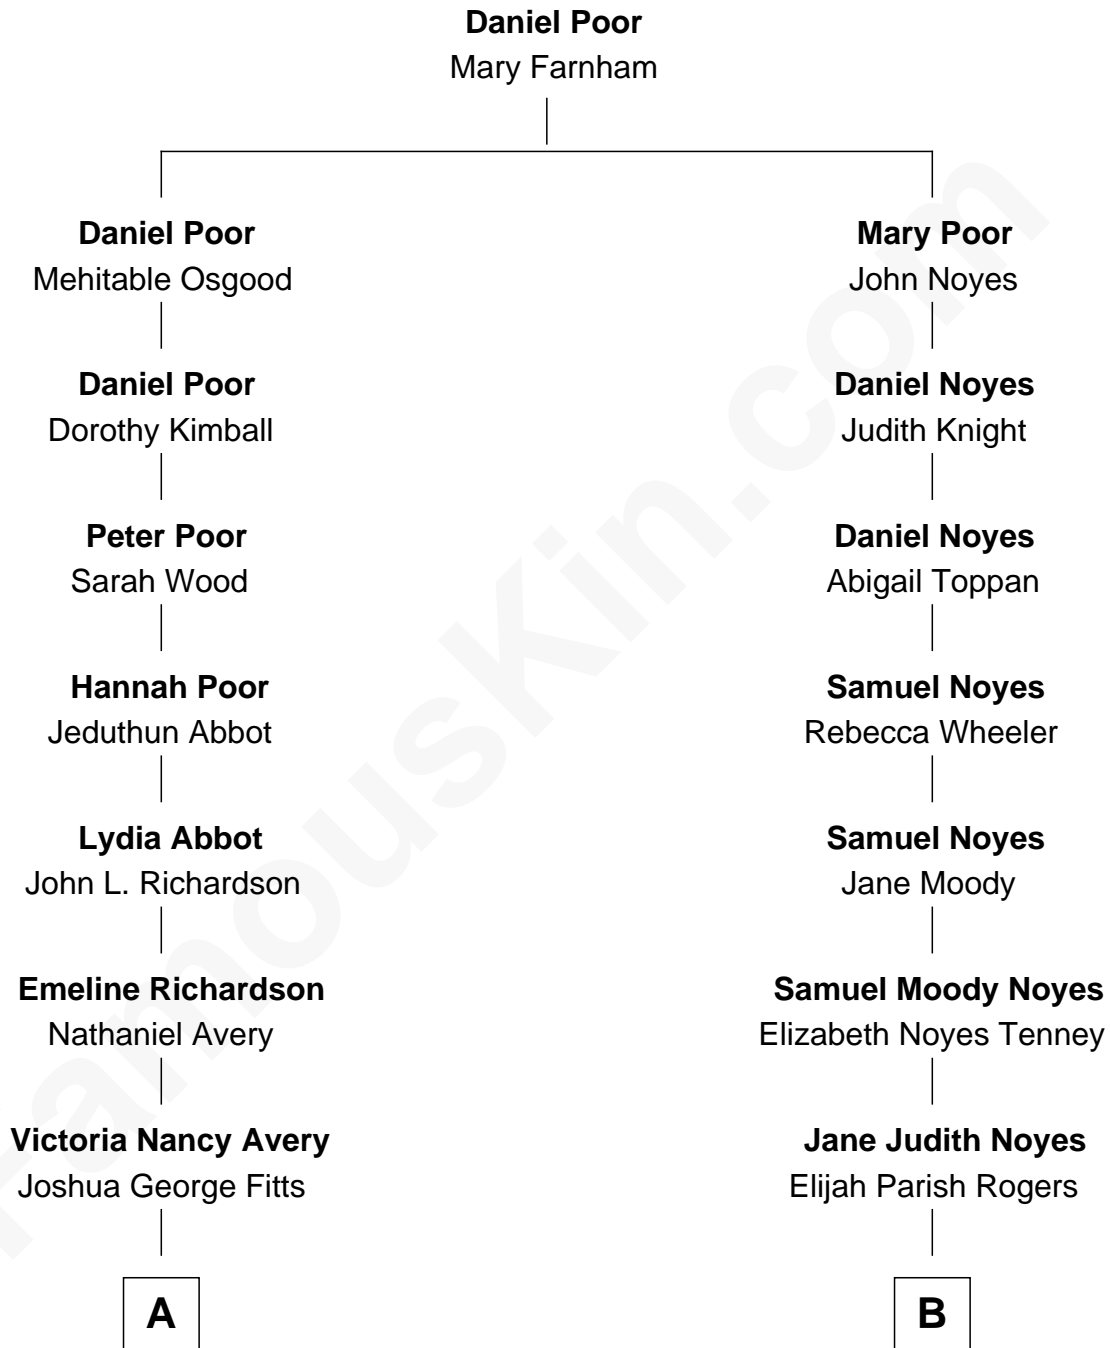

FamousKin.com Relationship Chart of

Mickey Rourke

Movie Actor

10th cousin of

Richard Hatch

TV and Movie Actor

A

Maud Alice Fitts
Joseph Clinton Carleton

Hazel May Carleton
Leonard Ernest Cameron

Annette Elizabeth Cameron
Philip Andrew Rourke

Mickey Rourke
Movie Actor

B

Lieutus Moody Rogers
Bertha Adeline Perkins

Leah Perkins Rogers
Charles Wesley Hatch

John Raymond Hatch
Elizabeth White