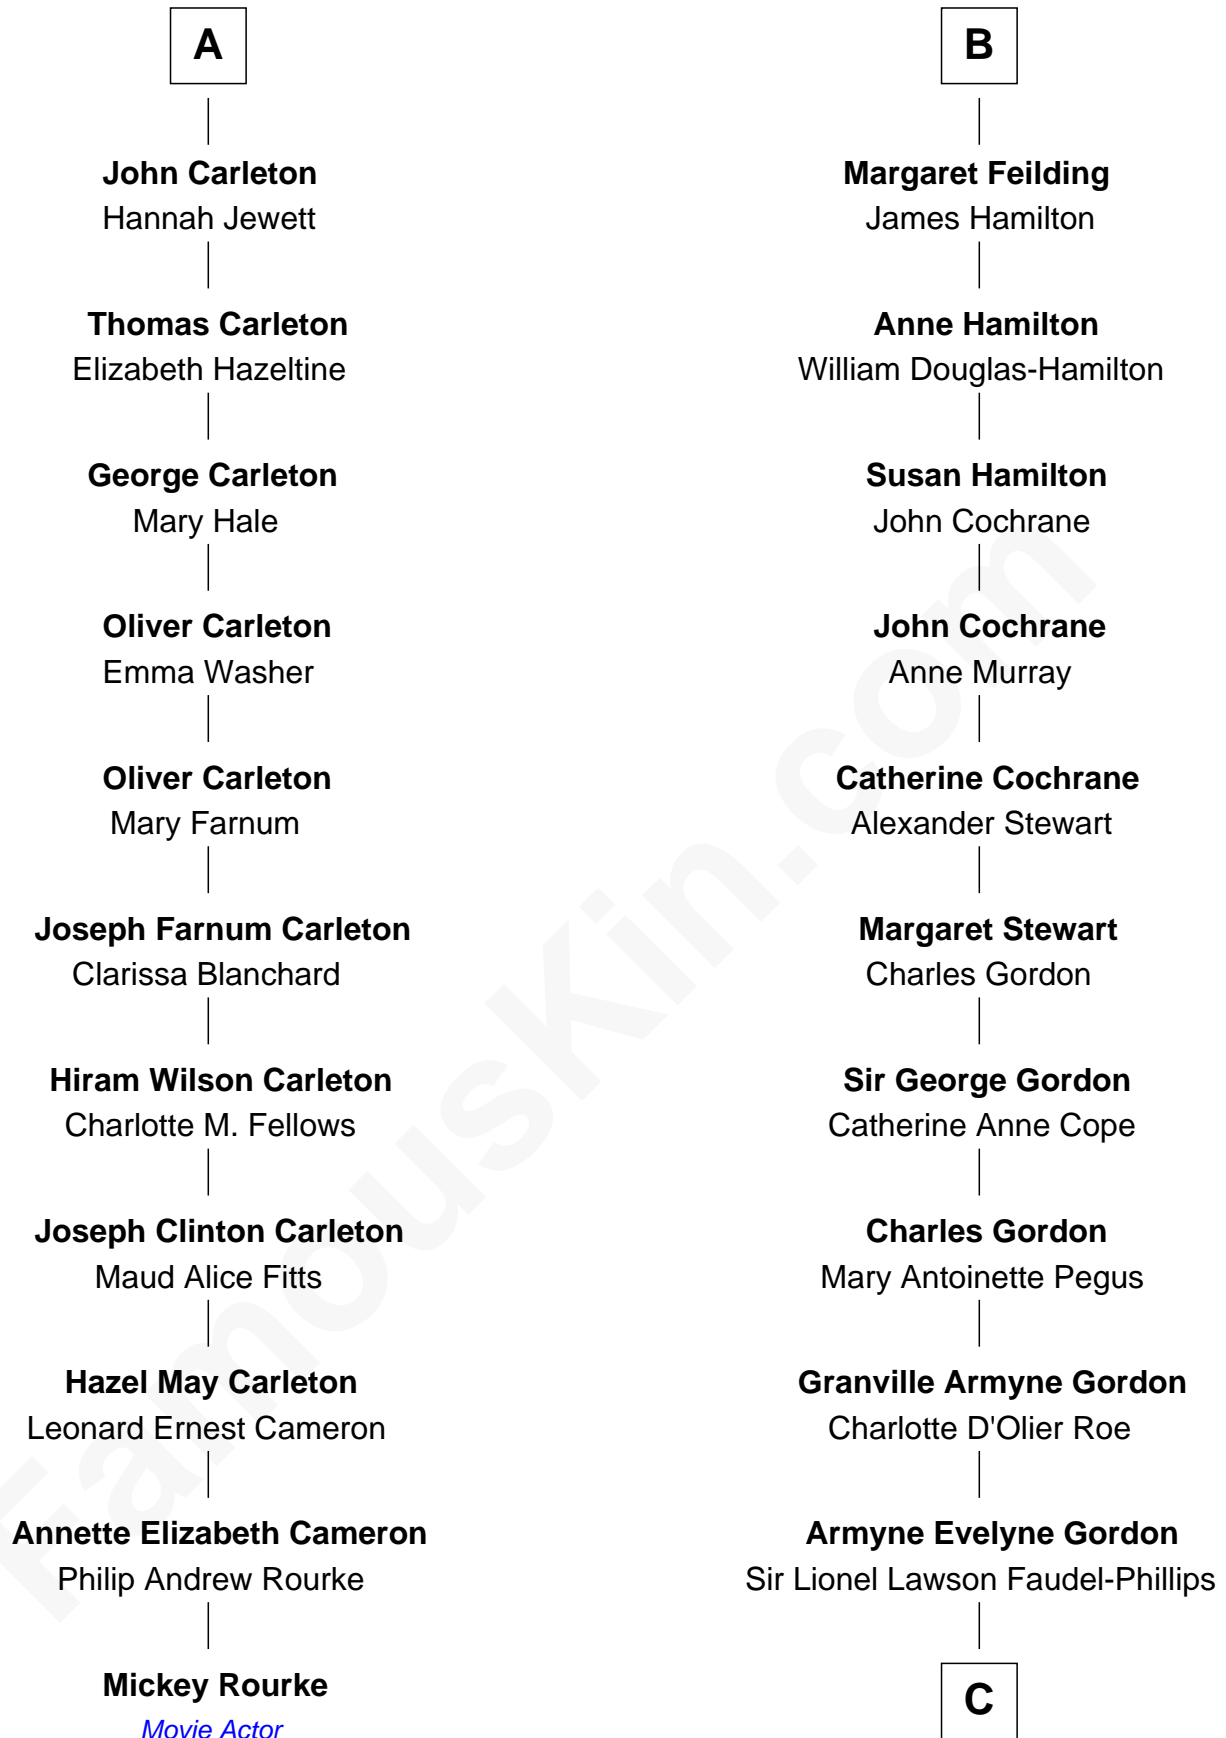

FamousKin.com
Relationship Chart of
Mickey Rourke
Movie Actor

17th cousin 3 times removed of
Cara Delevingne
Fashion Model and Movie Actress

C

Anne Margaret Faudel-Phillips

John Vincent Sheffield

Jane Armyne Sheffield

Sir Jocelyn Edward Greville Stevens

Pandora Anne Stevens

Charles Hamar Delevingne

Cara Delevingne

Model and Actress