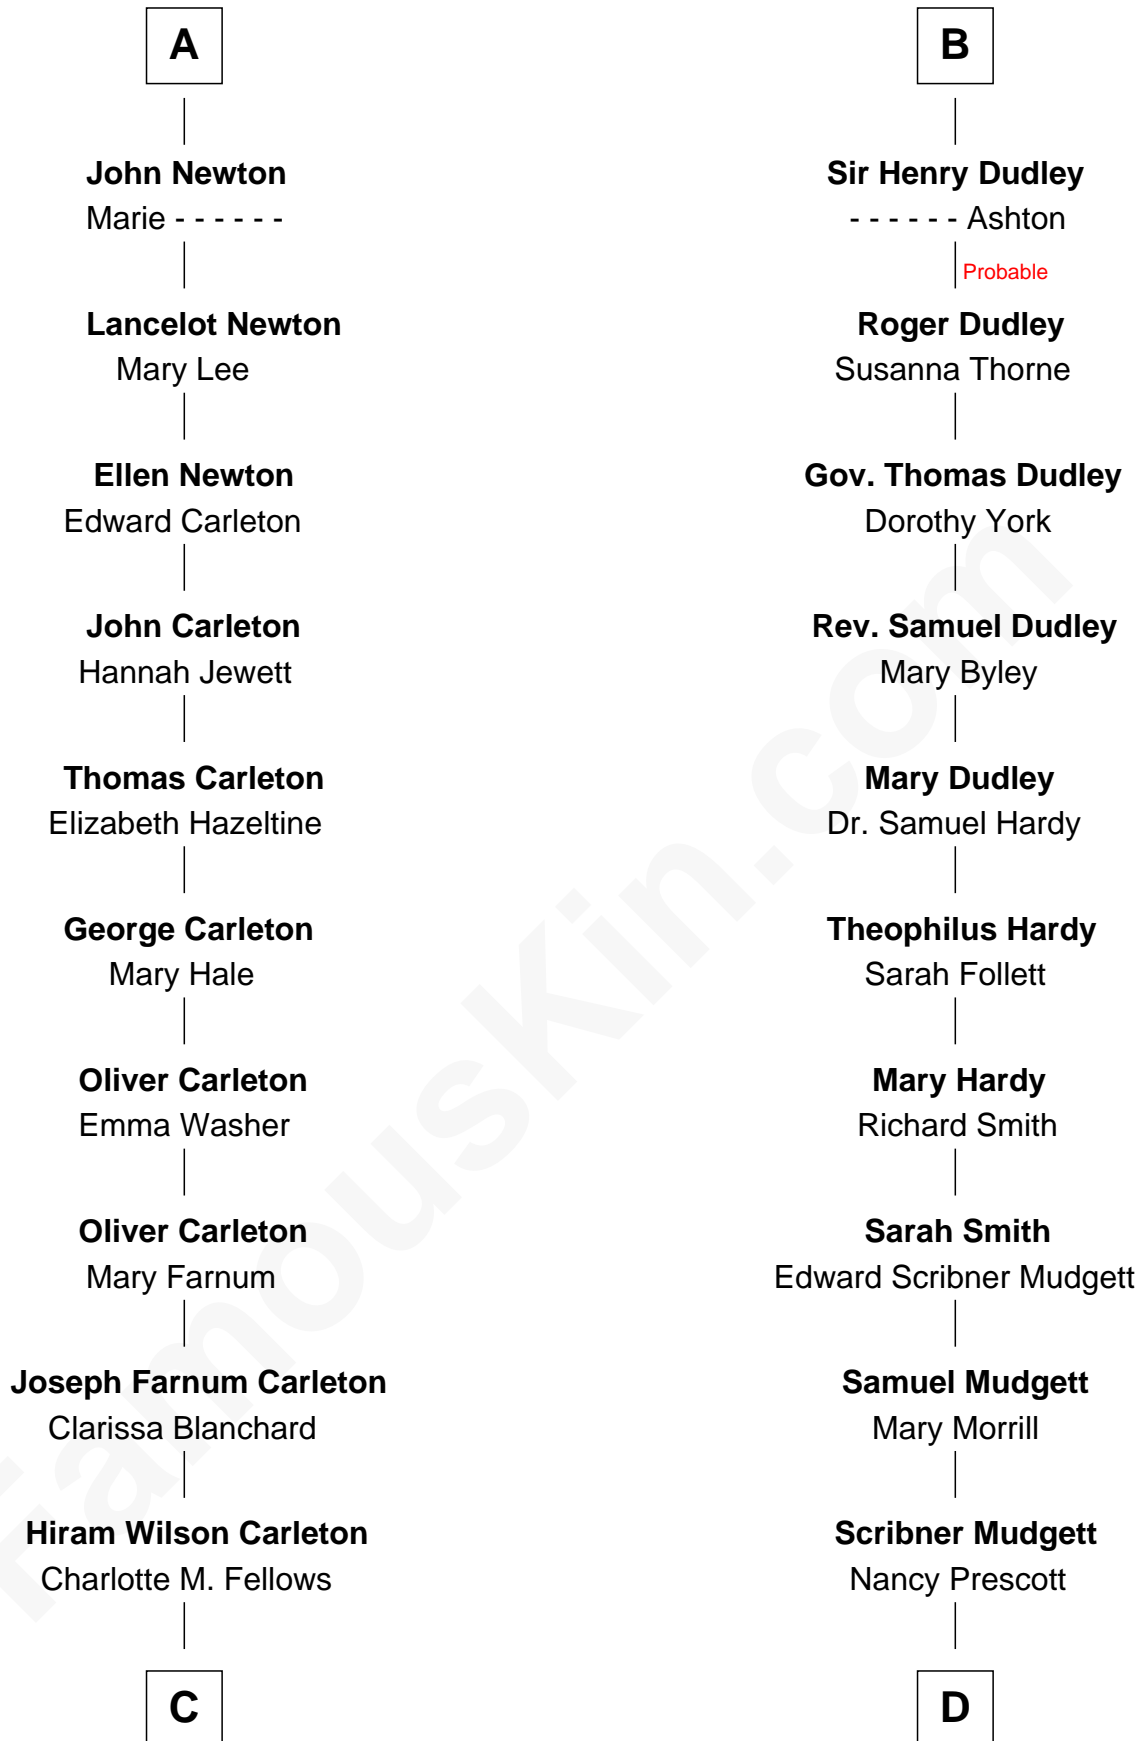

FamousKin.com
Relationship Chart of
Mickey Rourke
Movie Actor

18th cousin 2 times removed of

Dr. H. H. Holmes
Serial Killer aka "Devil in the White City"

C

Joseph Clinton Carleton

Maud Alice Fitts

Hazel May Carleton

Leonard Ernest Cameron

Annette Elizabeth Cameron

Philip Andrew Rourke

Mickey Rourke

Movie Actor

D

Levi Horton Mudgett

Theodate Page Price

Dr. H. H. Holmes

Serial Killer Dr. H. H. Holmes