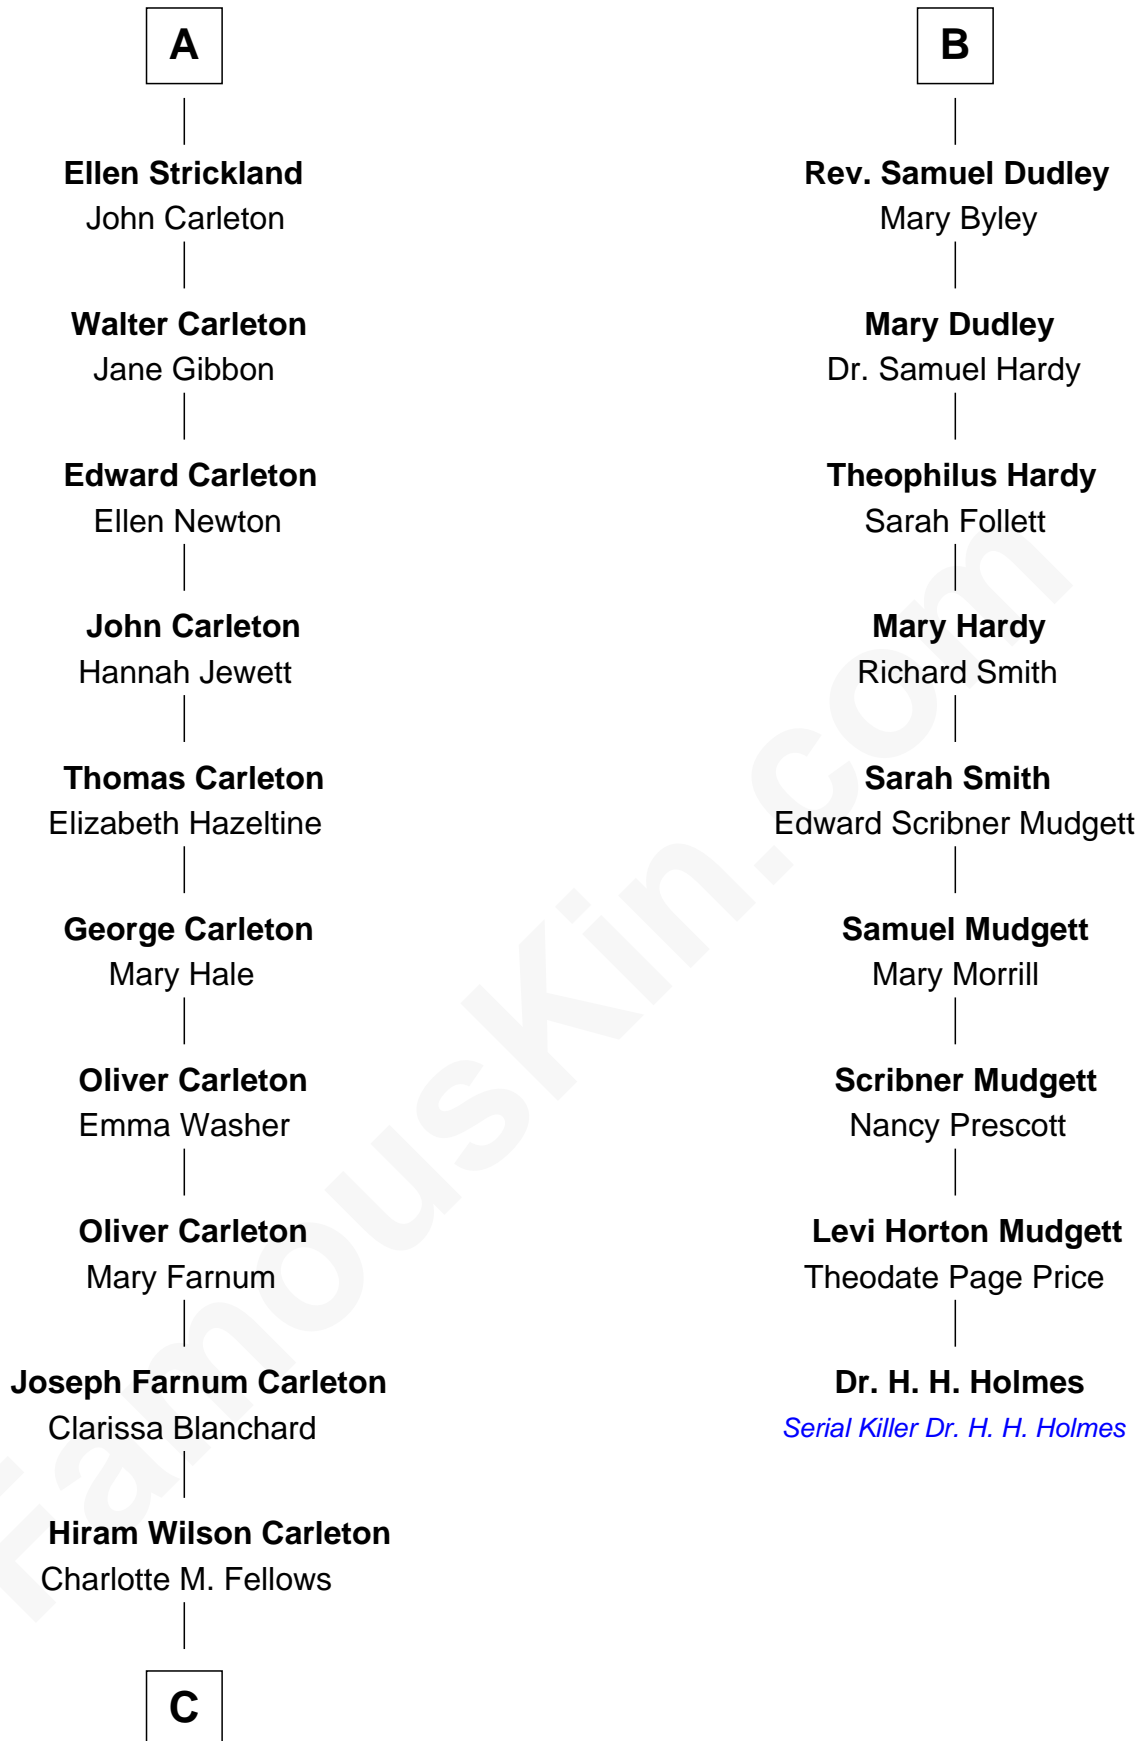

FamousKin.com

Relationship Chart of

Mickey Rourke

Movie Actor

15th cousin 5 times removed of

Dr. H. H. Holmes
Serial Killer aka "Devil in the White City"

C

—
Joseph Clinton Carleton

Maud Alice Fitts

—
Hazel May Carleton

Leonard Ernest Cameron

—
Annette Elizabeth Cameron

Philip Andrew Rourke

—
Mickey Rourke

Movie Actor

FamousKin.com