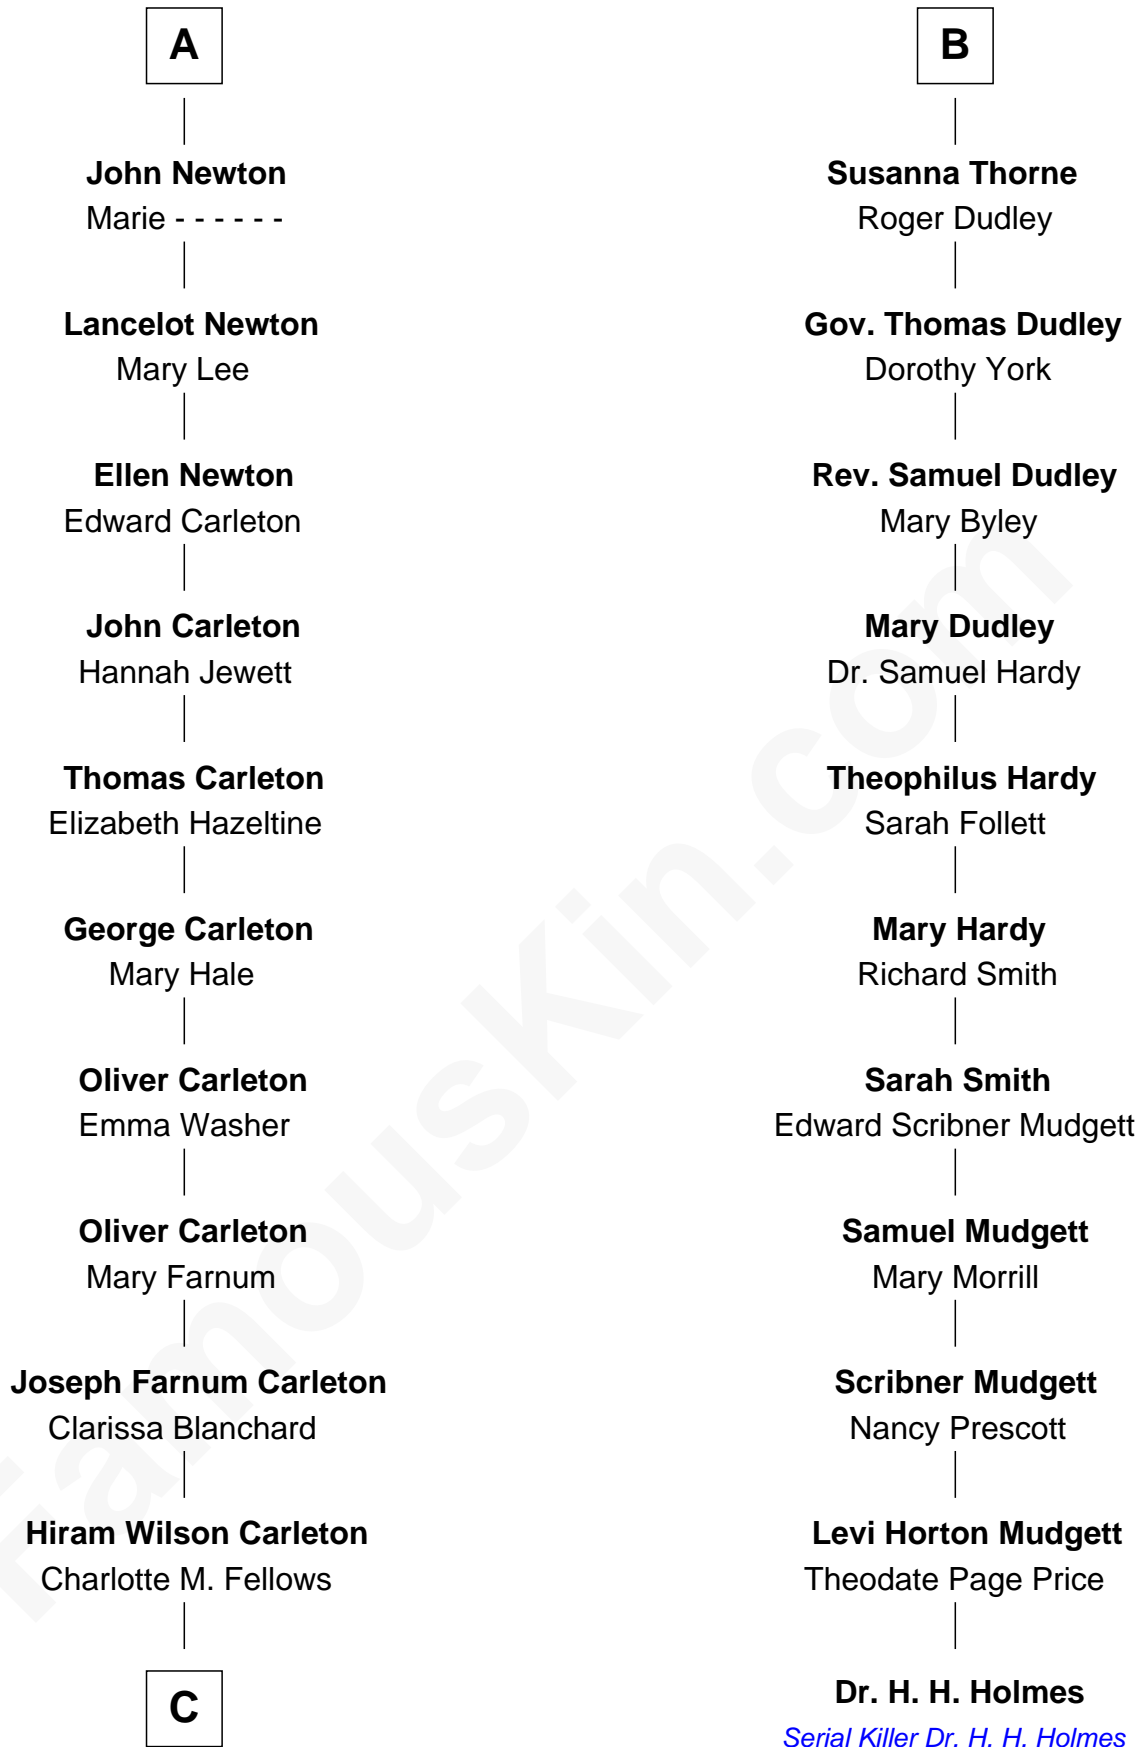

## Relationship Chart of

### Mickey Rourke

Movie Actor

17th cousin 3 times removed of

### Dr. H. H. Holmes

Serial Killer aka "Devil in the White City"

**C**

—  
**Joseph Clinton Carleton**

Maud Alice Fitts

—  
**Hazel May Carleton**

Leonard Ernest Cameron

—  
**Annette Elizabeth Cameron**