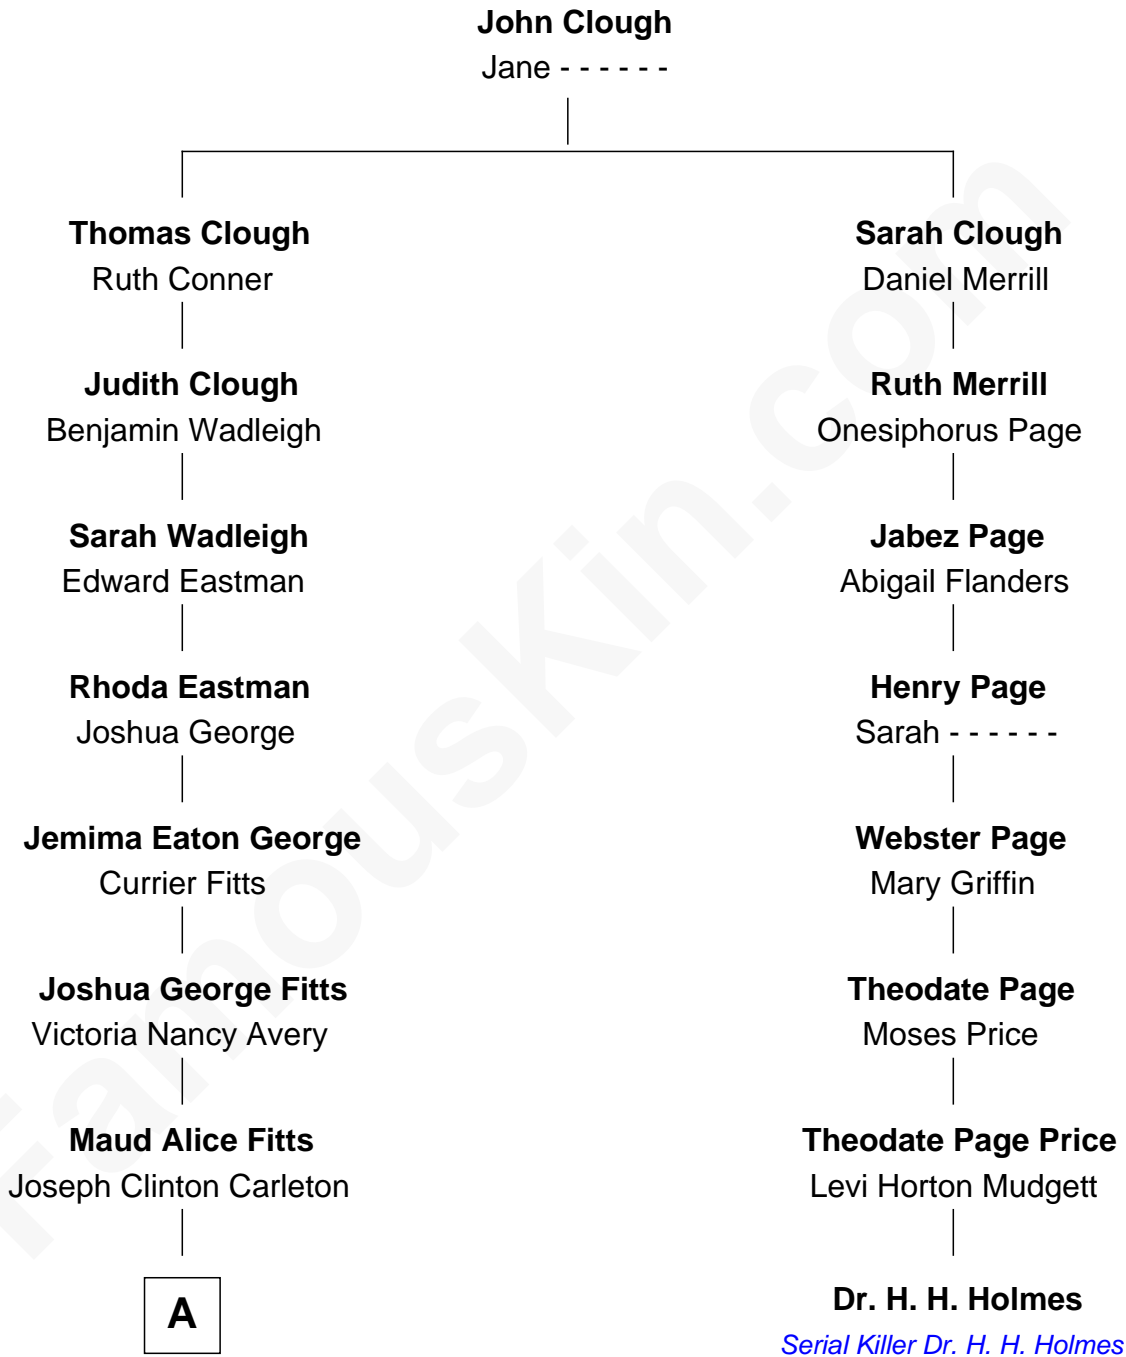

FamousKin.com

Relationship Chart of

Mickey Rourke

Movie Actor

7th cousin 2 times removed of

Dr. H. H. Holmes

Serial Killer aka "Devil in the White City"

A

Hazel May Carleton
Leonard Ernest Cameron

Annette Elizabeth Cameron
Philip Andrew Rourke

Mickey Rourke
Movie Actor