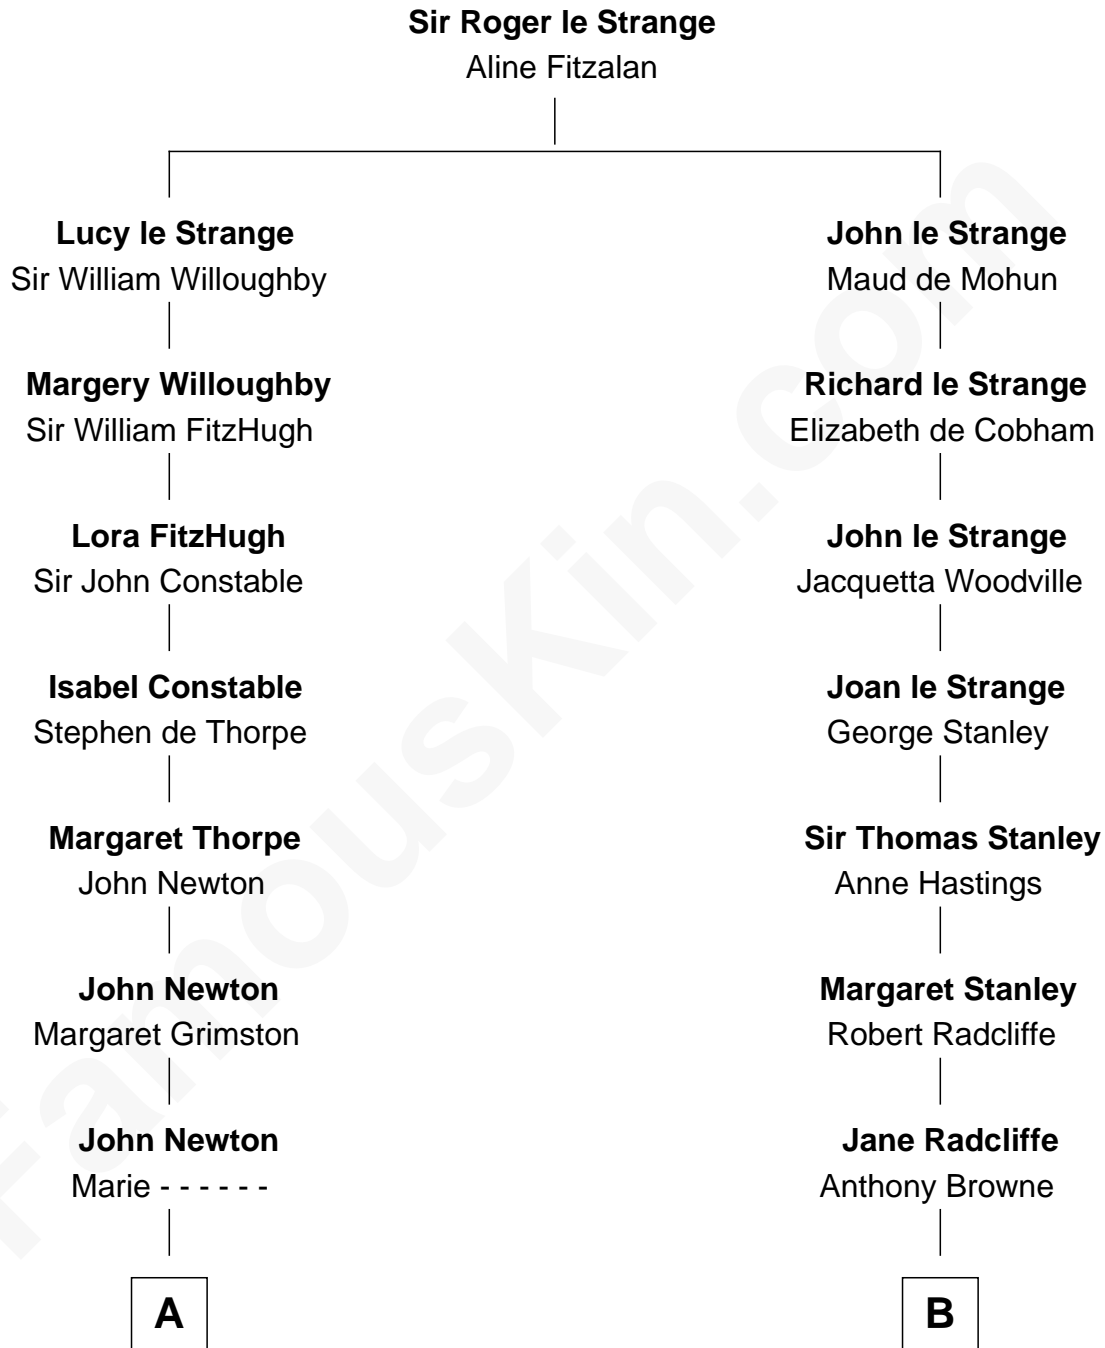

FamousKin.com
Relationship Chart of
Mickey Rourke
Movie Actor

18th cousin 1 time removed of
Franklin D. Roosevelt
32nd U.S. President

C

Hazel May Carleton
Leonard Ernest Cameron

Annette Elizabeth Cameron
Philip Andrew Rourke

Mickey Rourke
Movie Actor

D

James Roosevelt
Sara Delano

Franklin D. Roosevelt
32nd U.S. President

FamousKin.com