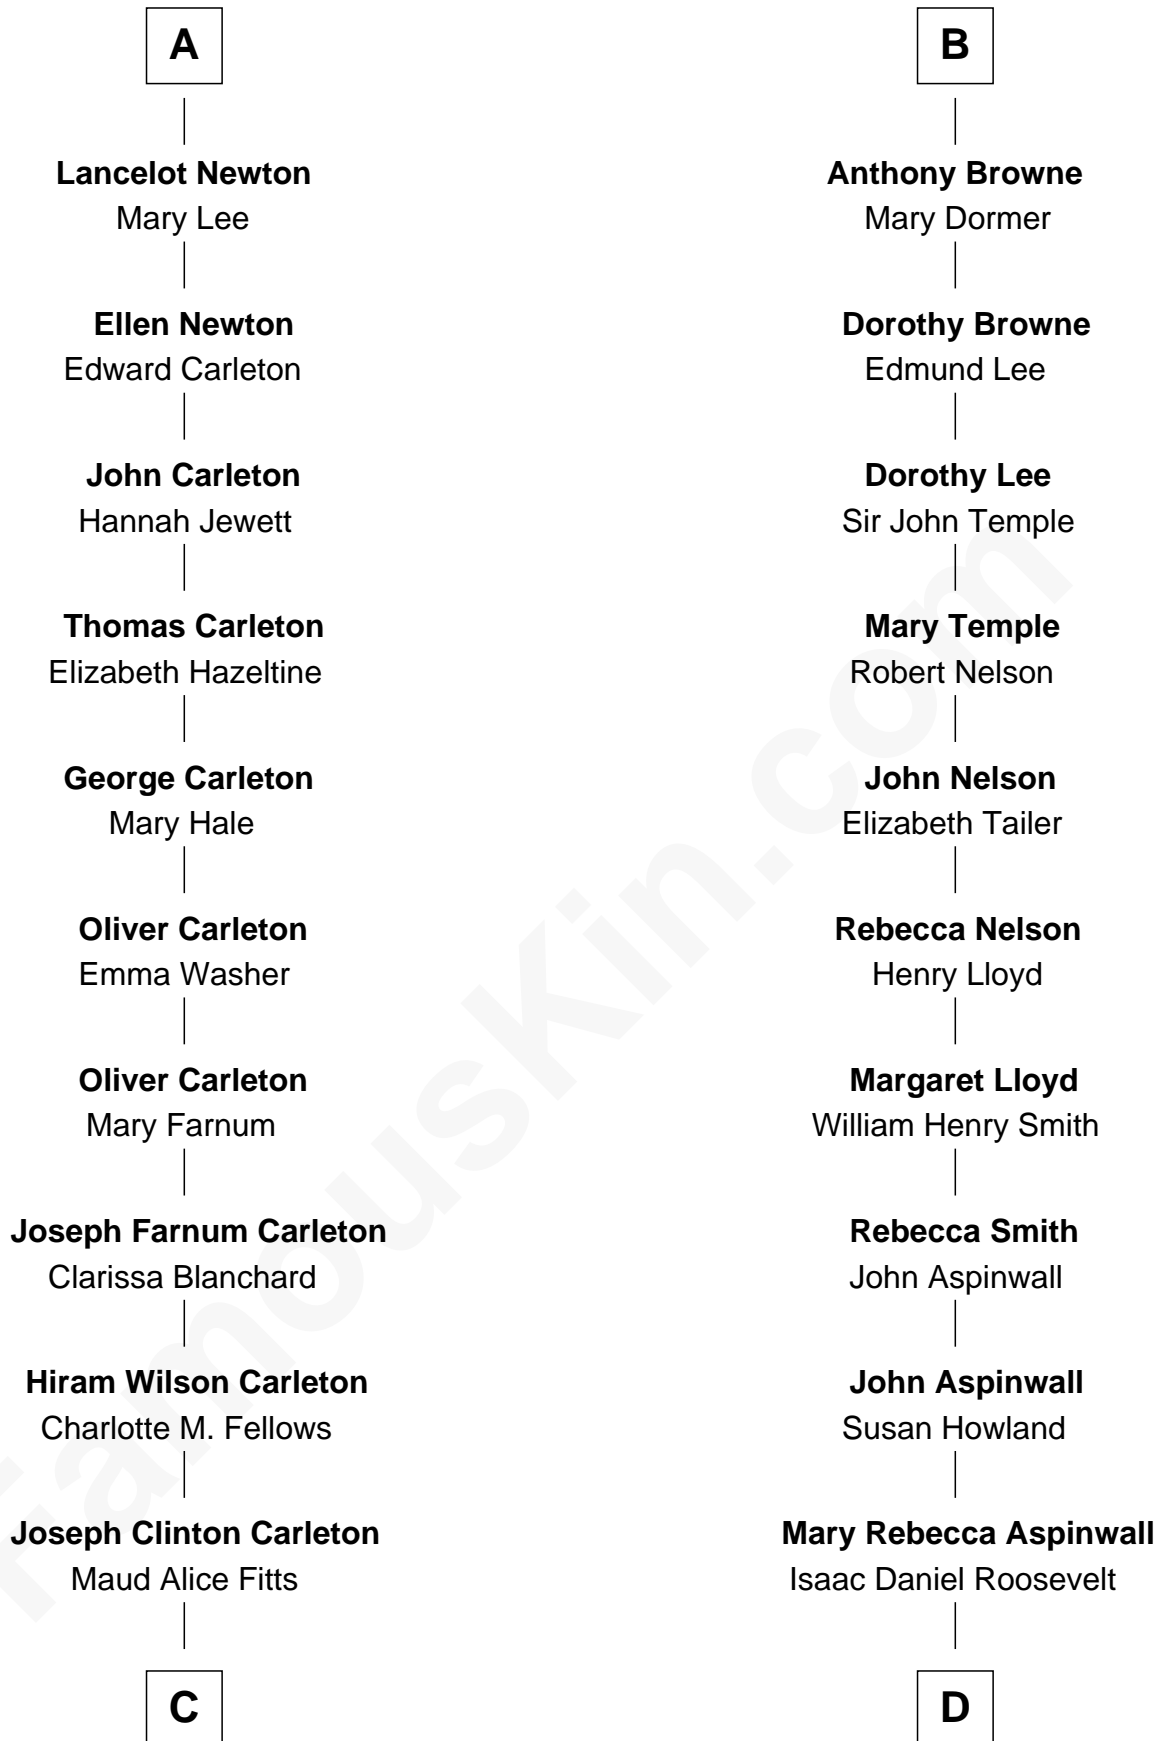

FamousKin.com
Relationship Chart of
Mickey Rourke
Movie Actor

18th cousin 1 time removed of
Franklin D. Roosevelt
32nd U.S. President

C

Hazel May Carleton
Leonard Ernest Cameron

Annette Elizabeth Cameron
Philip Andrew Rourke

Mickey Rourke
Movie Actor

D

James Roosevelt
Sara Delano

Franklin D. Roosevelt
32nd U.S. President

FamousKin.com