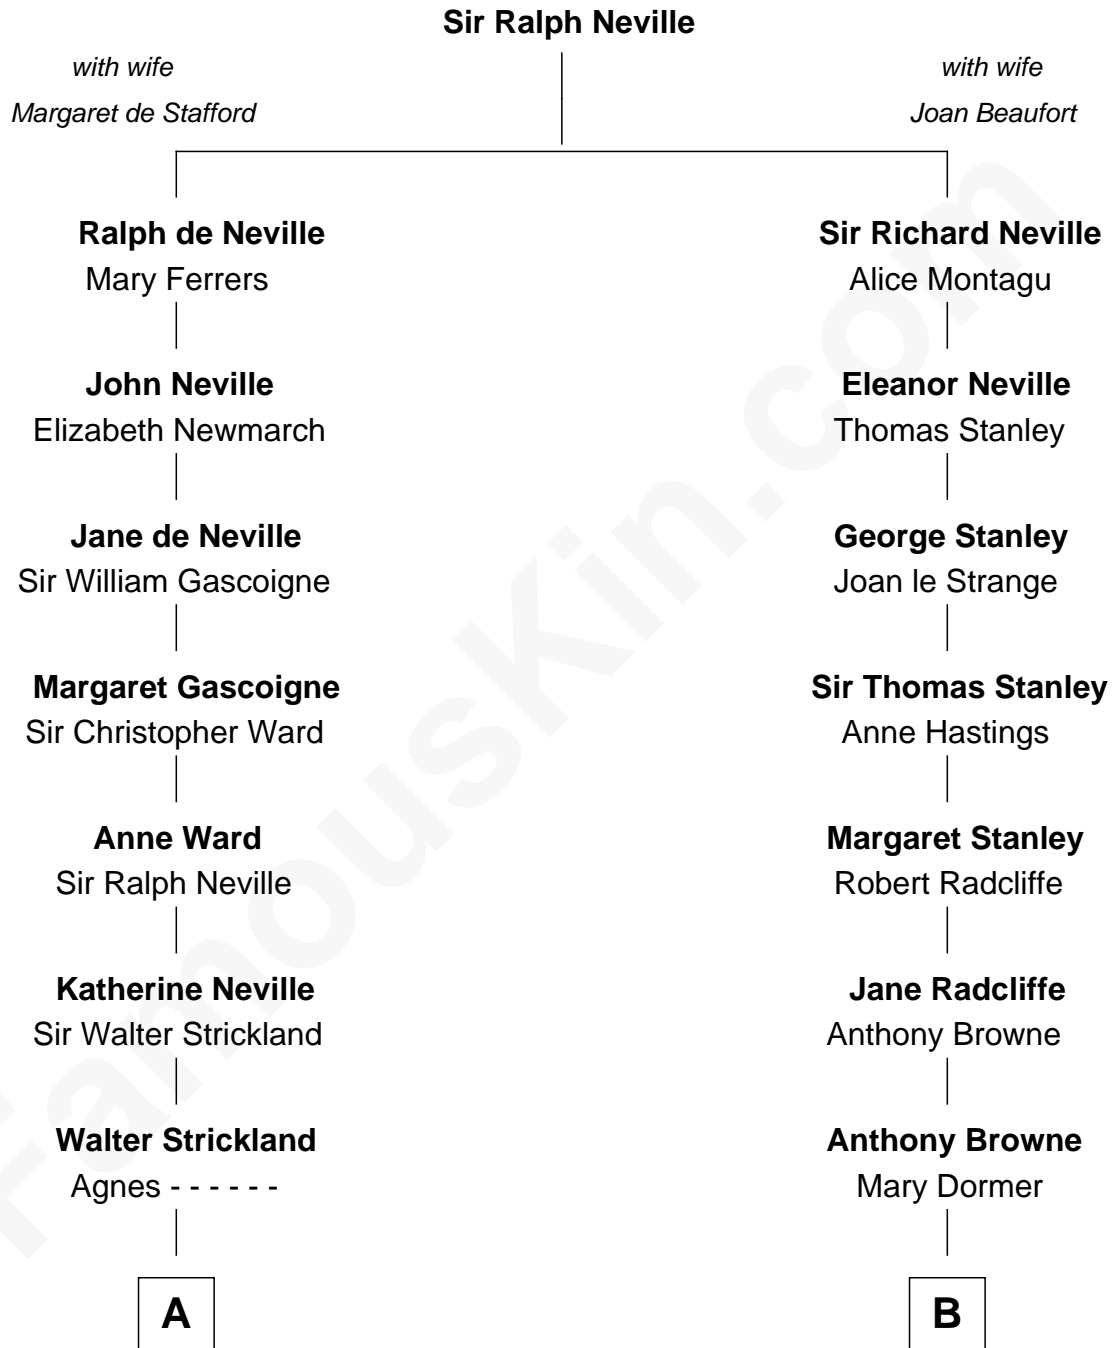

**FamousKin.com**  
**Relationship Chart of**  
**Mickey Rourke**  
*Movie Actor*

17th cousin 3 times removed of  
**Franklin D. Roosevelt**  
*32nd U.S. President*

**C**

—  
**Joseph Clinton Carleton**

Maud Alice Fitts

—  
**Hazel May Carleton**

Leonard Ernest Cameron

—  
**Annette Elizabeth Cameron**

Philip Andrew Rourke

—  
**Mickey Rourke**

*Movie Actor*