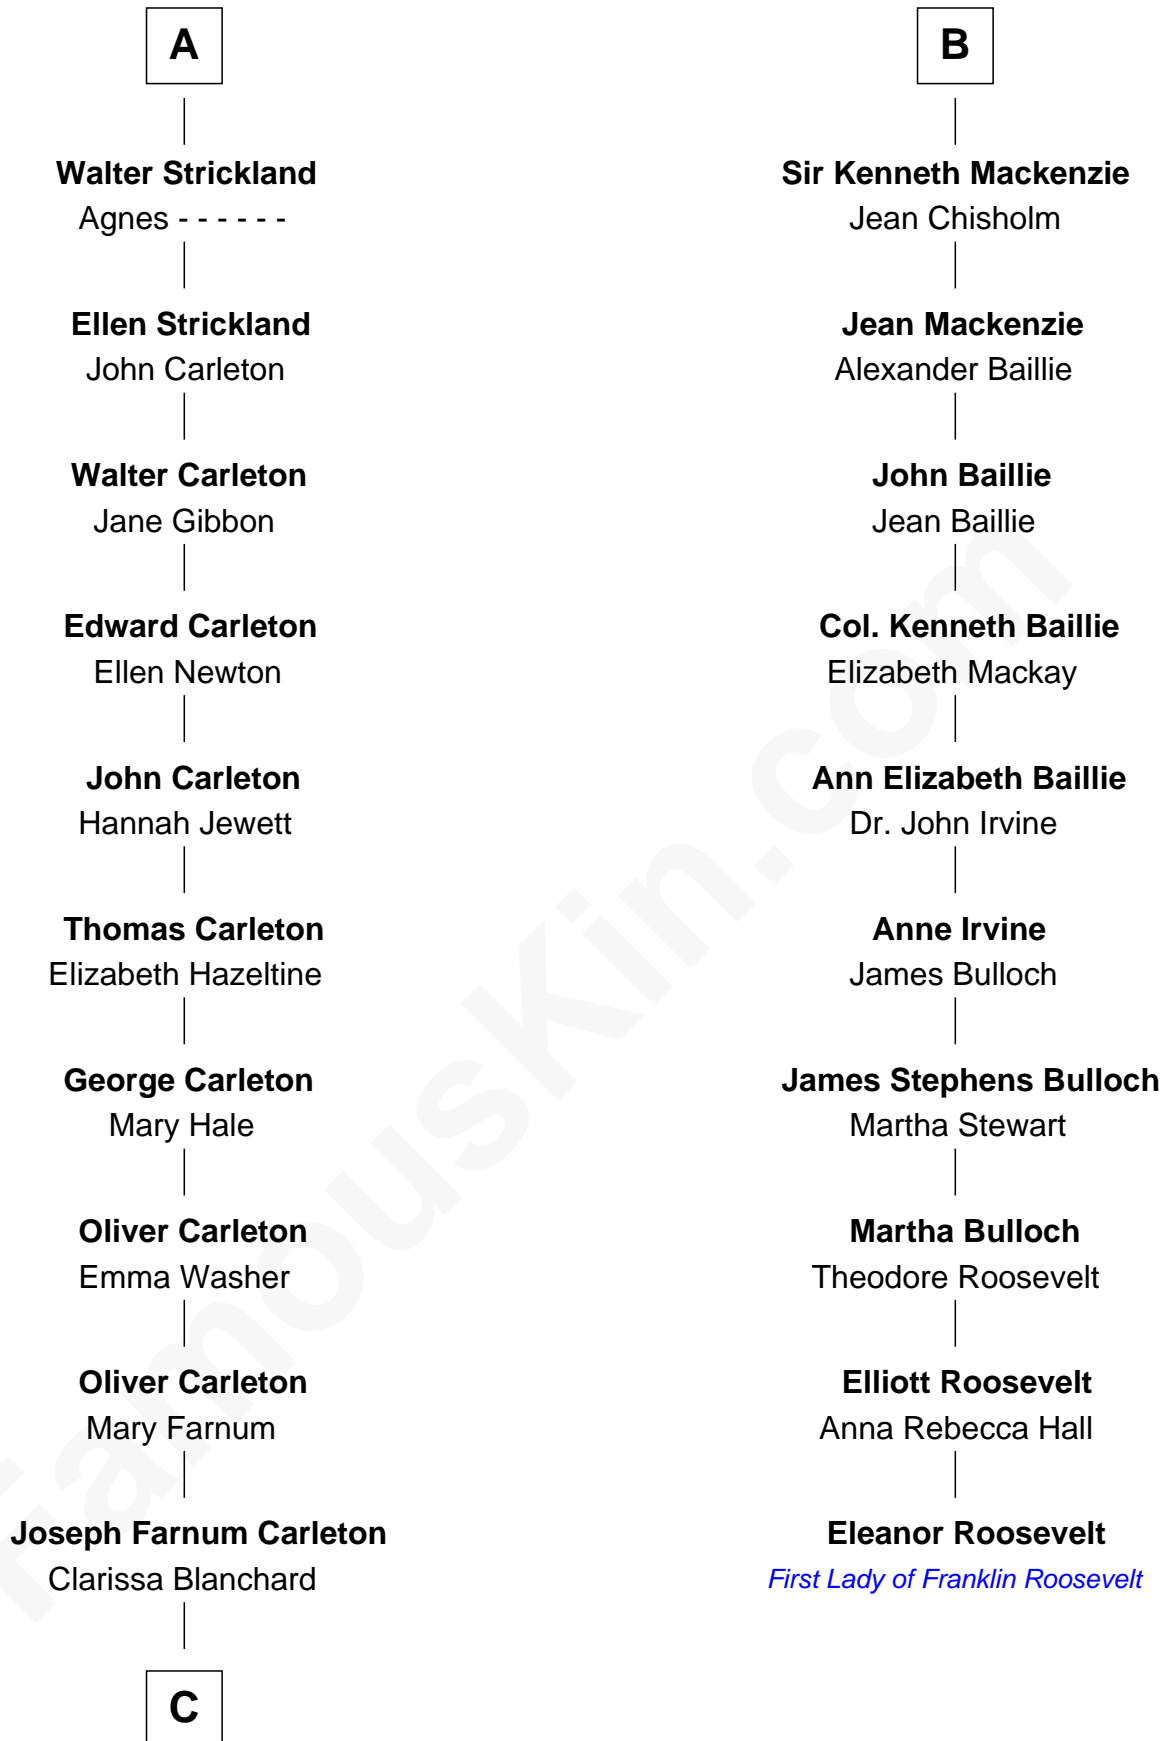

FamousKin.com
Relationship Chart of
Mickey Rourke
Movie Actor

16th cousin 5 times removed of

Eleanor Roosevelt
First Lady of President Franklin D. Roosevelt

C

—
Hiram Wilson Carleton

Charlotte M. Fellows

—
Joseph Clinton Carleton

Maud Alice Fitts

—
Hazel May Carleton

Leonard Ernest Cameron

—
Annette Elizabeth Cameron

Philip Andrew Rourke

—
Mickey Rourke

Movie Actor