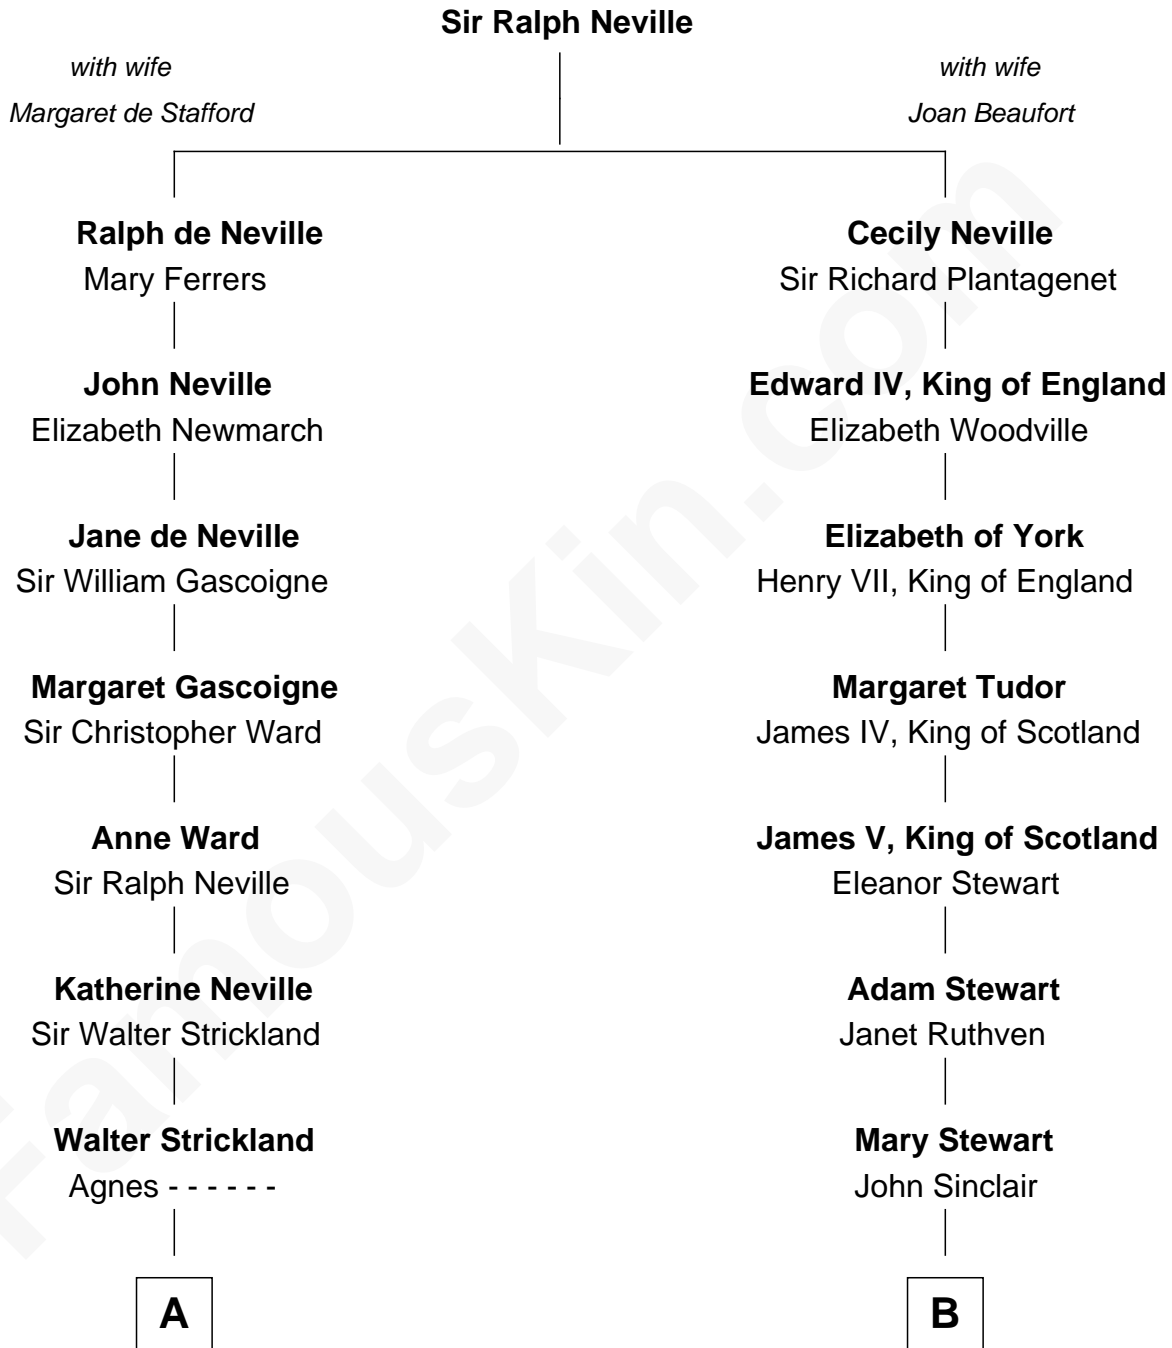

**FamousKin.com**  
**Relationship Chart of**  
**Mickey Rourke**  
*Movie Actor*

17th cousin 3 times removed of

**Eleanor Roosevelt**  
*First Lady of President Franklin D. Roosevelt*

**C**

—  
**Joseph Clinton Carleton**

Maud Alice Fitts

—  
**Hazel May Carleton**

Leonard Ernest Cameron

—  
**Annette Elizabeth Cameron**

Philip Andrew Rourke

—  
**Mickey Rourke**

*Movie Actor*

FamousKin.com