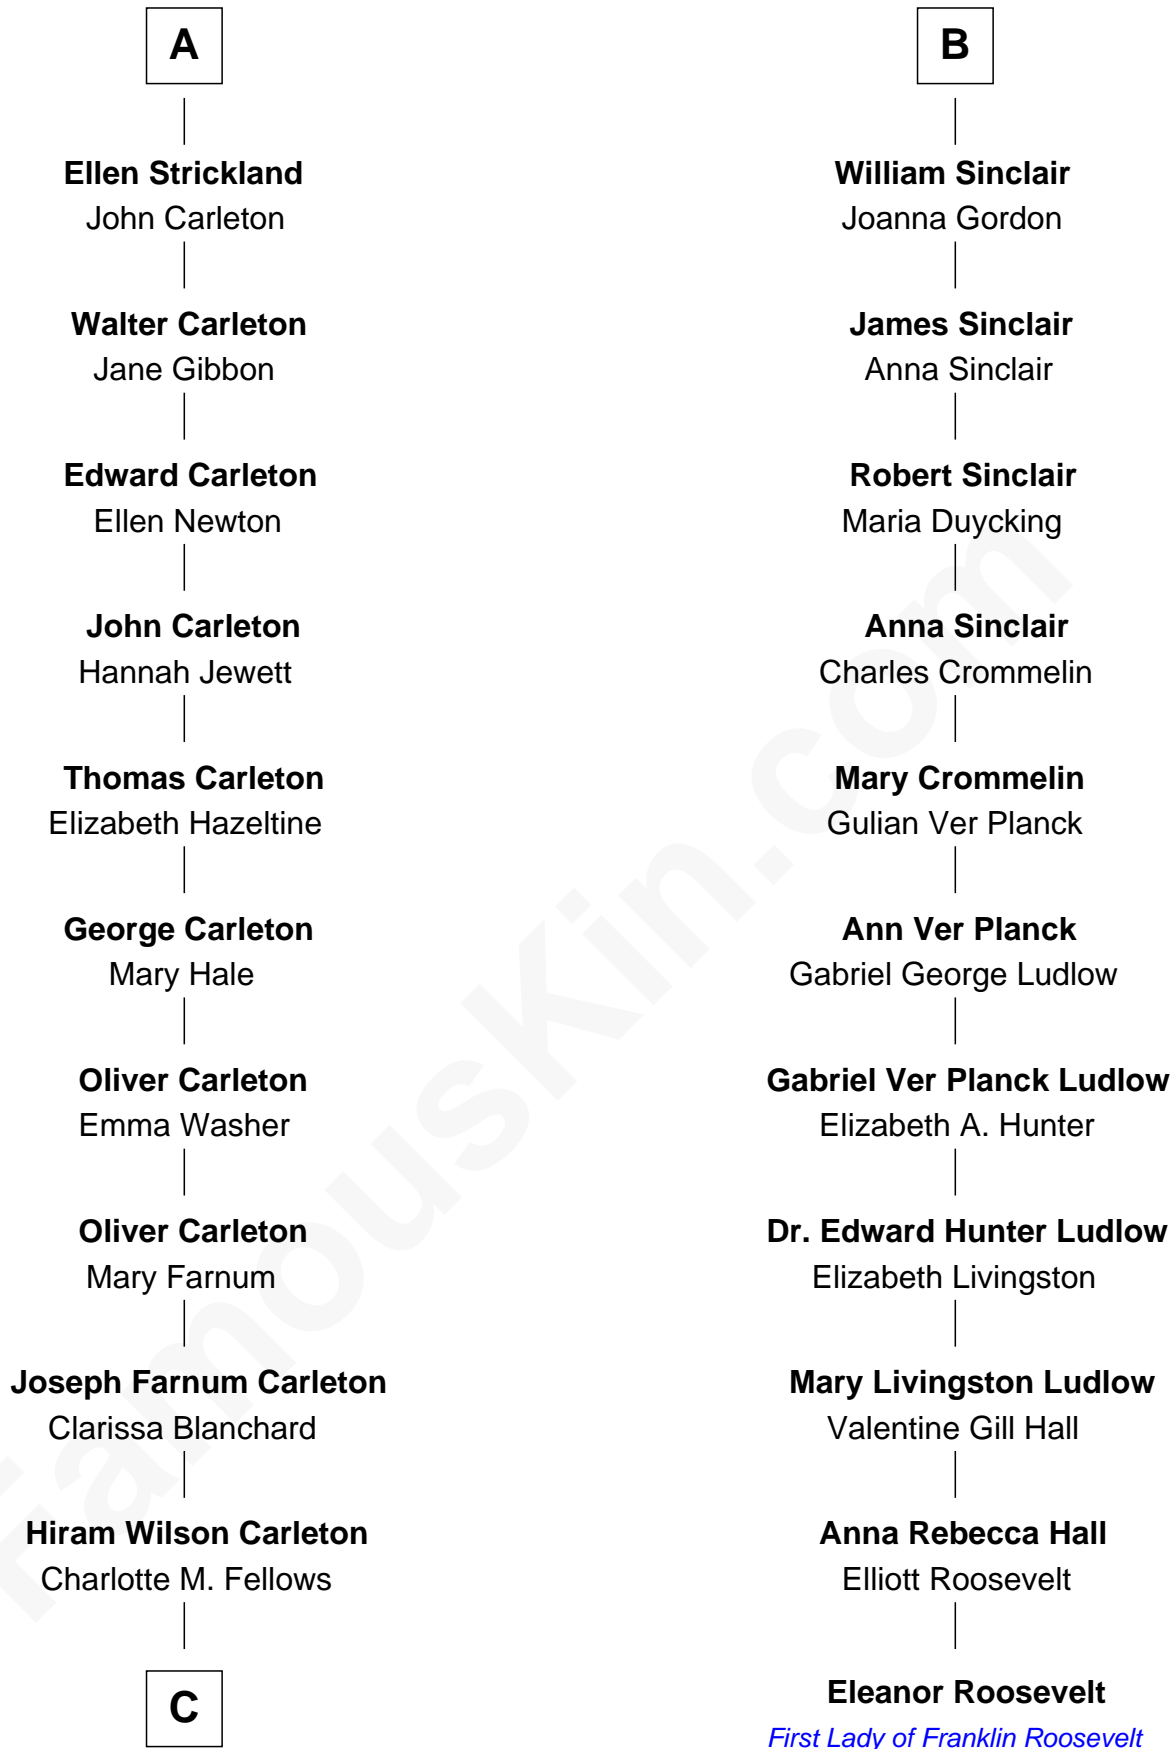

**FamousKin.com**  
**Relationship Chart of**  
**Mickey Rourke**  
*Movie Actor*

17th cousin 3 times removed of

**Eleanor Roosevelt**  
*First Lady of President Franklin D. Roosevelt*

**C**

—  
**Joseph Clinton Carleton**

Maud Alice Fitts

—  
**Hazel May Carleton**

Leonard Ernest Cameron

—  
**Annette Elizabeth Cameron**

Philip Andrew Rourke

—  
**Mickey Rourke**

*Movie Actor*

FamousKin.com