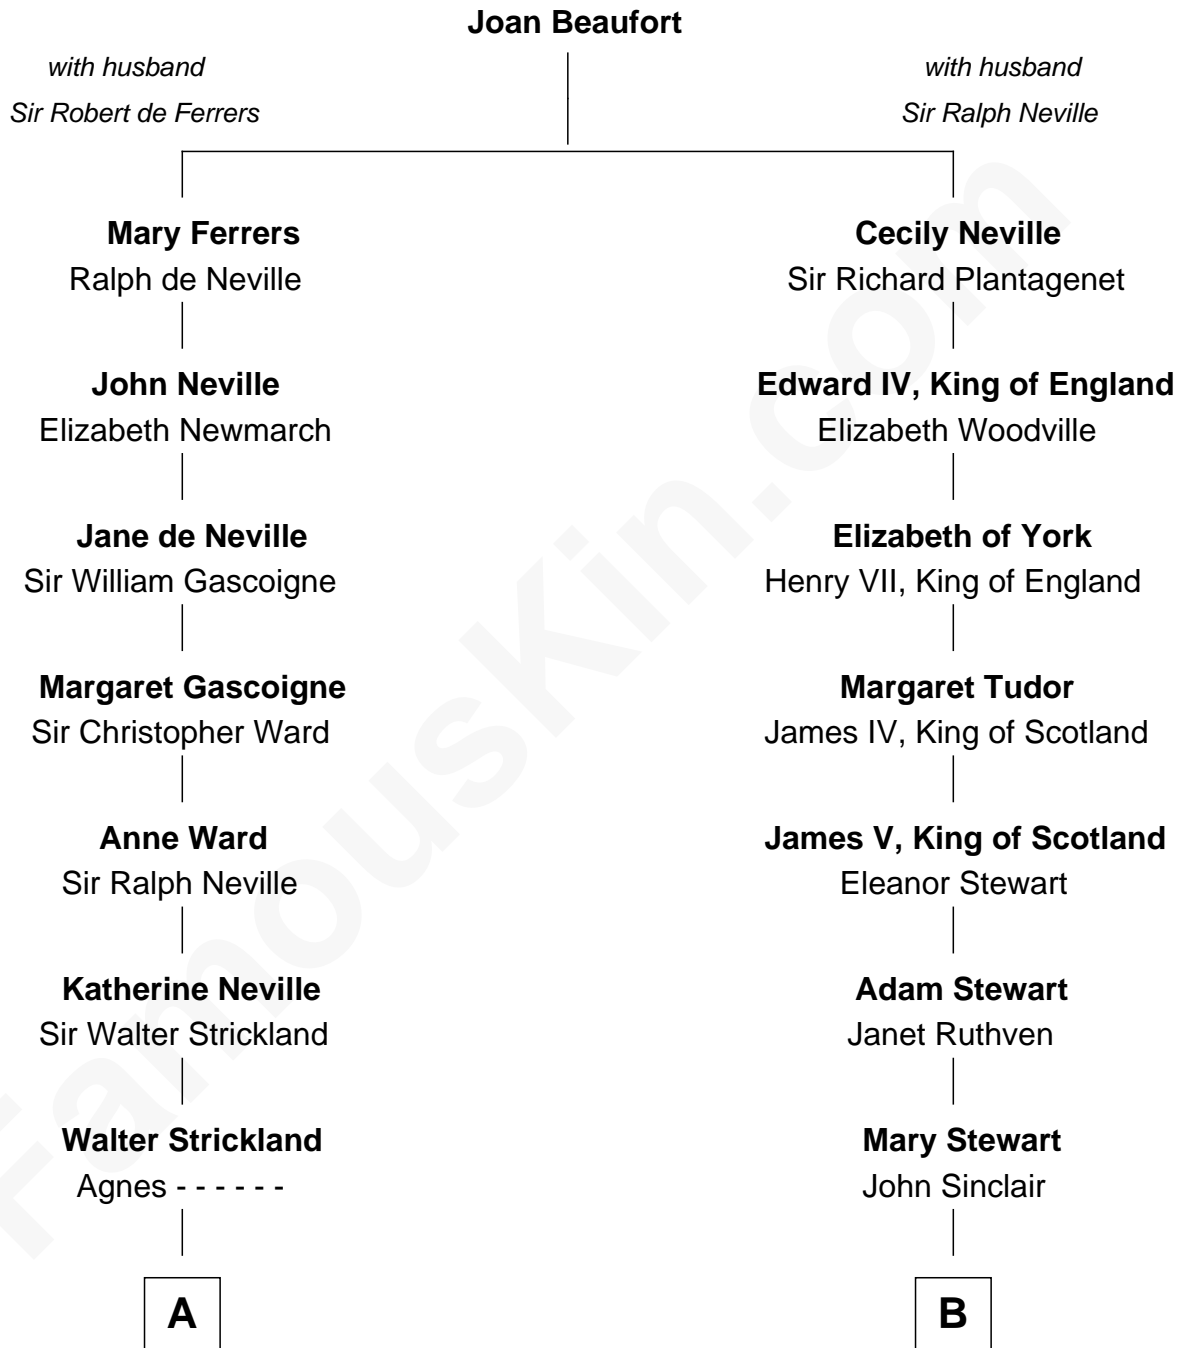

FamousKin.com

Relationship Chart of

Mickey Rourke

Movie Actor

17th cousin 3 times removed of

Eleanor Roosevelt
First Lady of President Franklin D. Roosevelt

C

—
Joseph Clinton Carleton

Maud Alice Fitts

—
Hazel May Carleton

Leonard Ernest Cameron

—
Annette Elizabeth Cameron

Philip Andrew Rourke

—
Mickey Rourke

Movie Actor

FamousKin.com