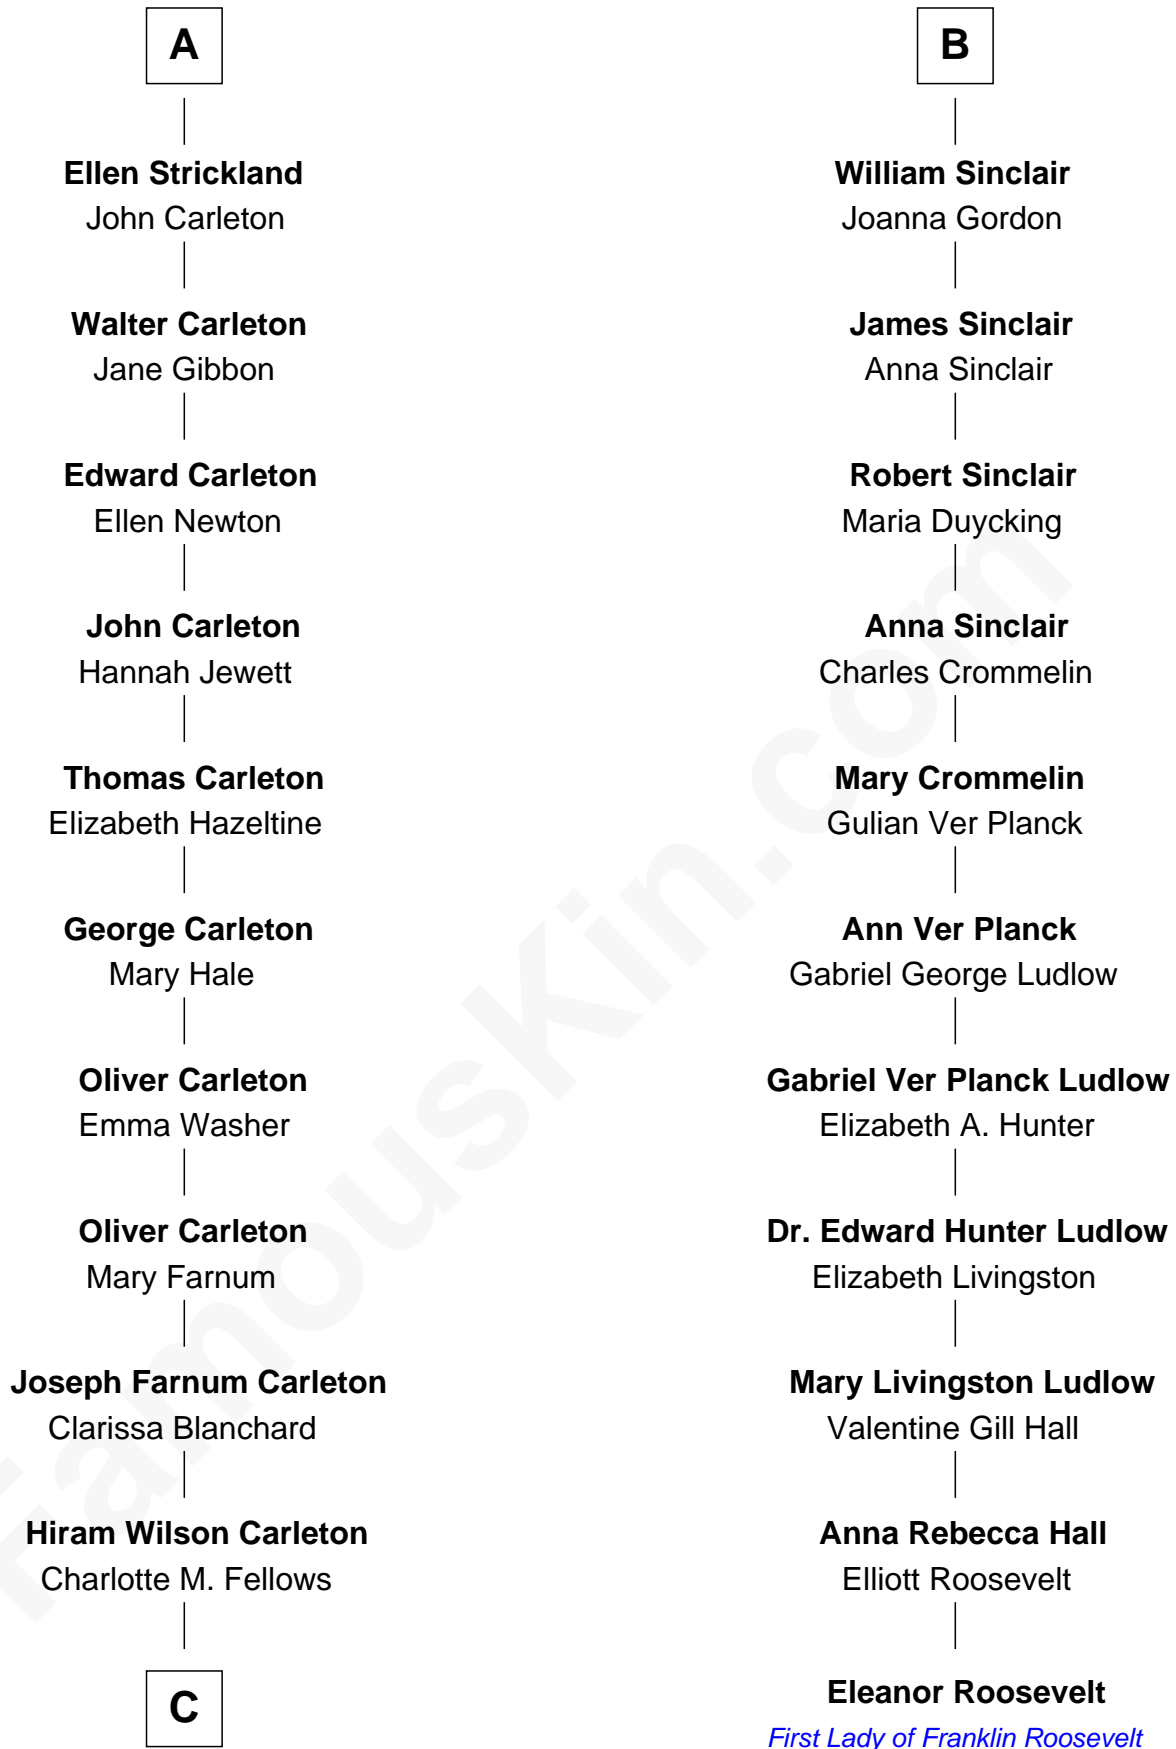

FamousKin.com

Relationship Chart of

Mickey Rourke

Movie Actor

17th cousin 3 times removed of

Eleanor Roosevelt
First Lady of President Franklin D. Roosevelt

C

—
Joseph Clinton Carleton

Maud Alice Fitts

—
Hazel May Carleton

Leonard Ernest Cameron

—
Annette Elizabeth Cameron

Philip Andrew Rourke

—
Mickey Rourke

Movie Actor

FamousKin.com