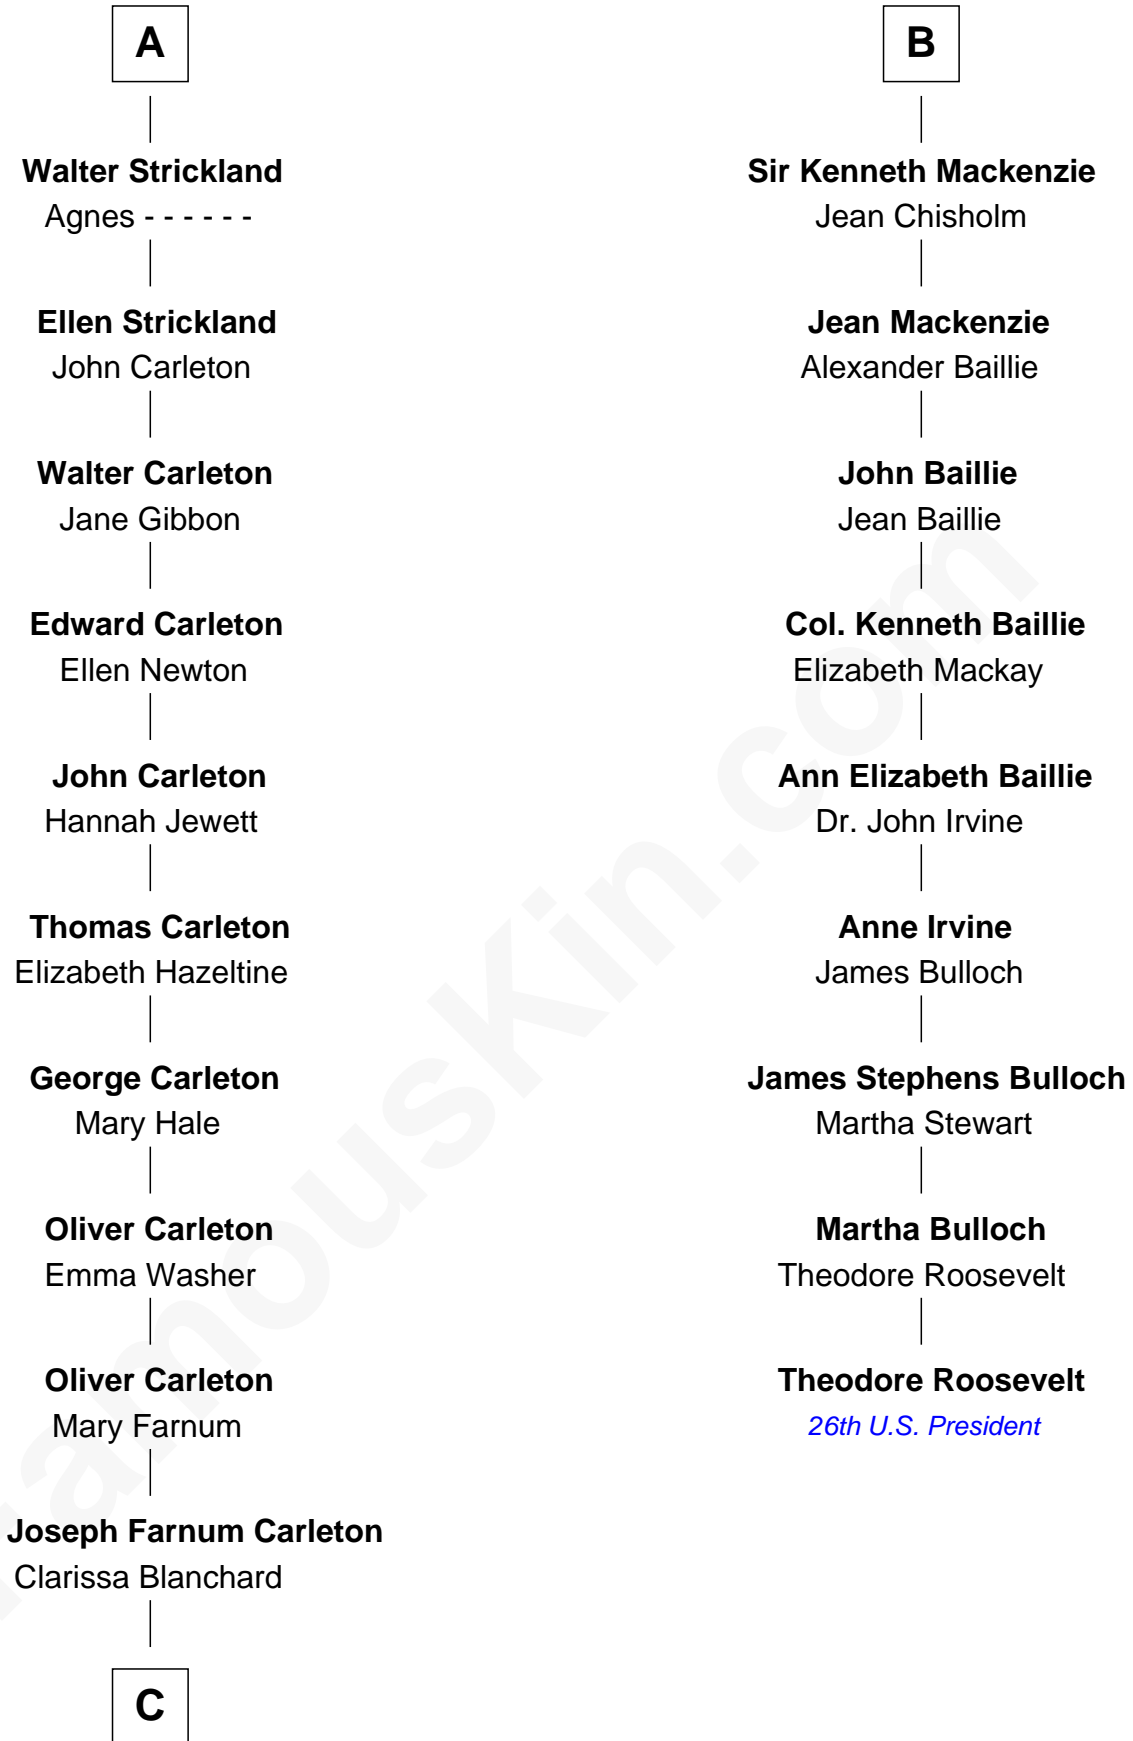

**FamousKin.com**  
**Relationship Chart of**  
**Mickey Rourke**  
*Movie Actor*

15th cousin 6 times removed of  
**Theodore Roosevelt**  
*26th U.S. President*

**C**

—  
**Hiram Wilson Carleton**

Charlotte M. Fellows

—  
**Joseph Clinton Carleton**

Maud Alice Fitts

—  
**Hazel May Carleton**

Leonard Ernest Cameron

—  
**Annette Elizabeth Cameron**

Philip Andrew Rourke

—  
**Mickey Rourke**

*Movie Actor*