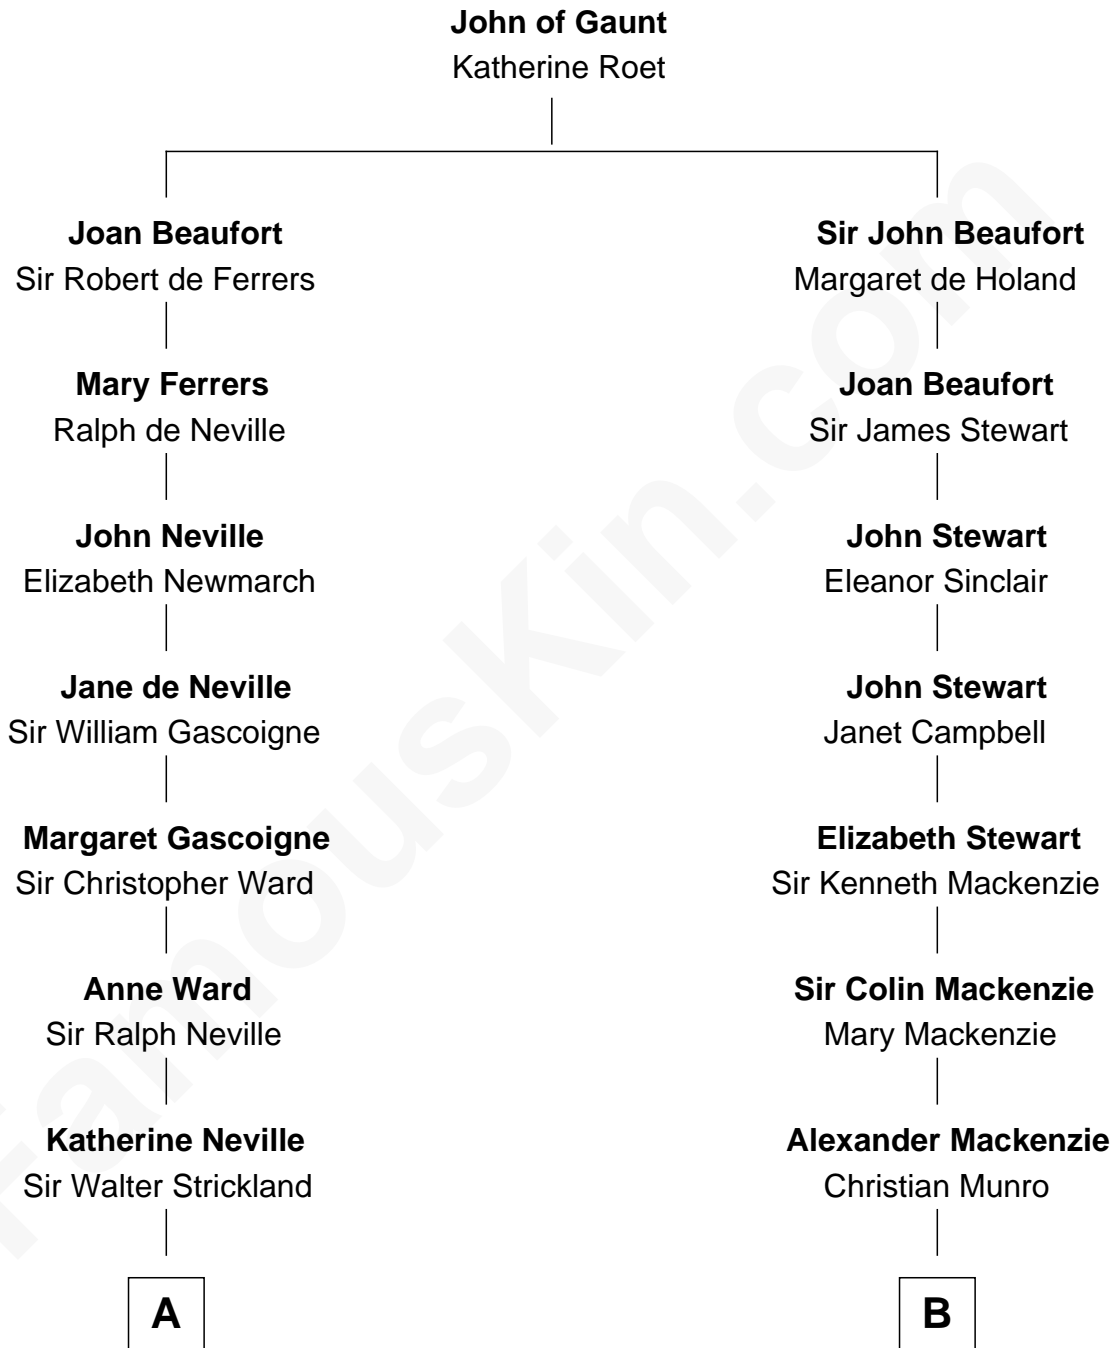

**FamousKin.com**  
**Relationship Chart of**  
**Mickey Rourke**  
*Movie Actor*

15th cousin 6 times removed of  
**Theodore Roosevelt**  
*26th U.S. President*

**C**

—  
**Hiram Wilson Carleton**

Charlotte M. Fellows

—  
**Joseph Clinton Carleton**

Maud Alice Fitts

—  
**Hazel May Carleton**

Leonard Ernest Cameron

—  
**Annette Elizabeth Cameron**

Philip Andrew Rourke

—  
**Mickey Rourke**

*Movie Actor*