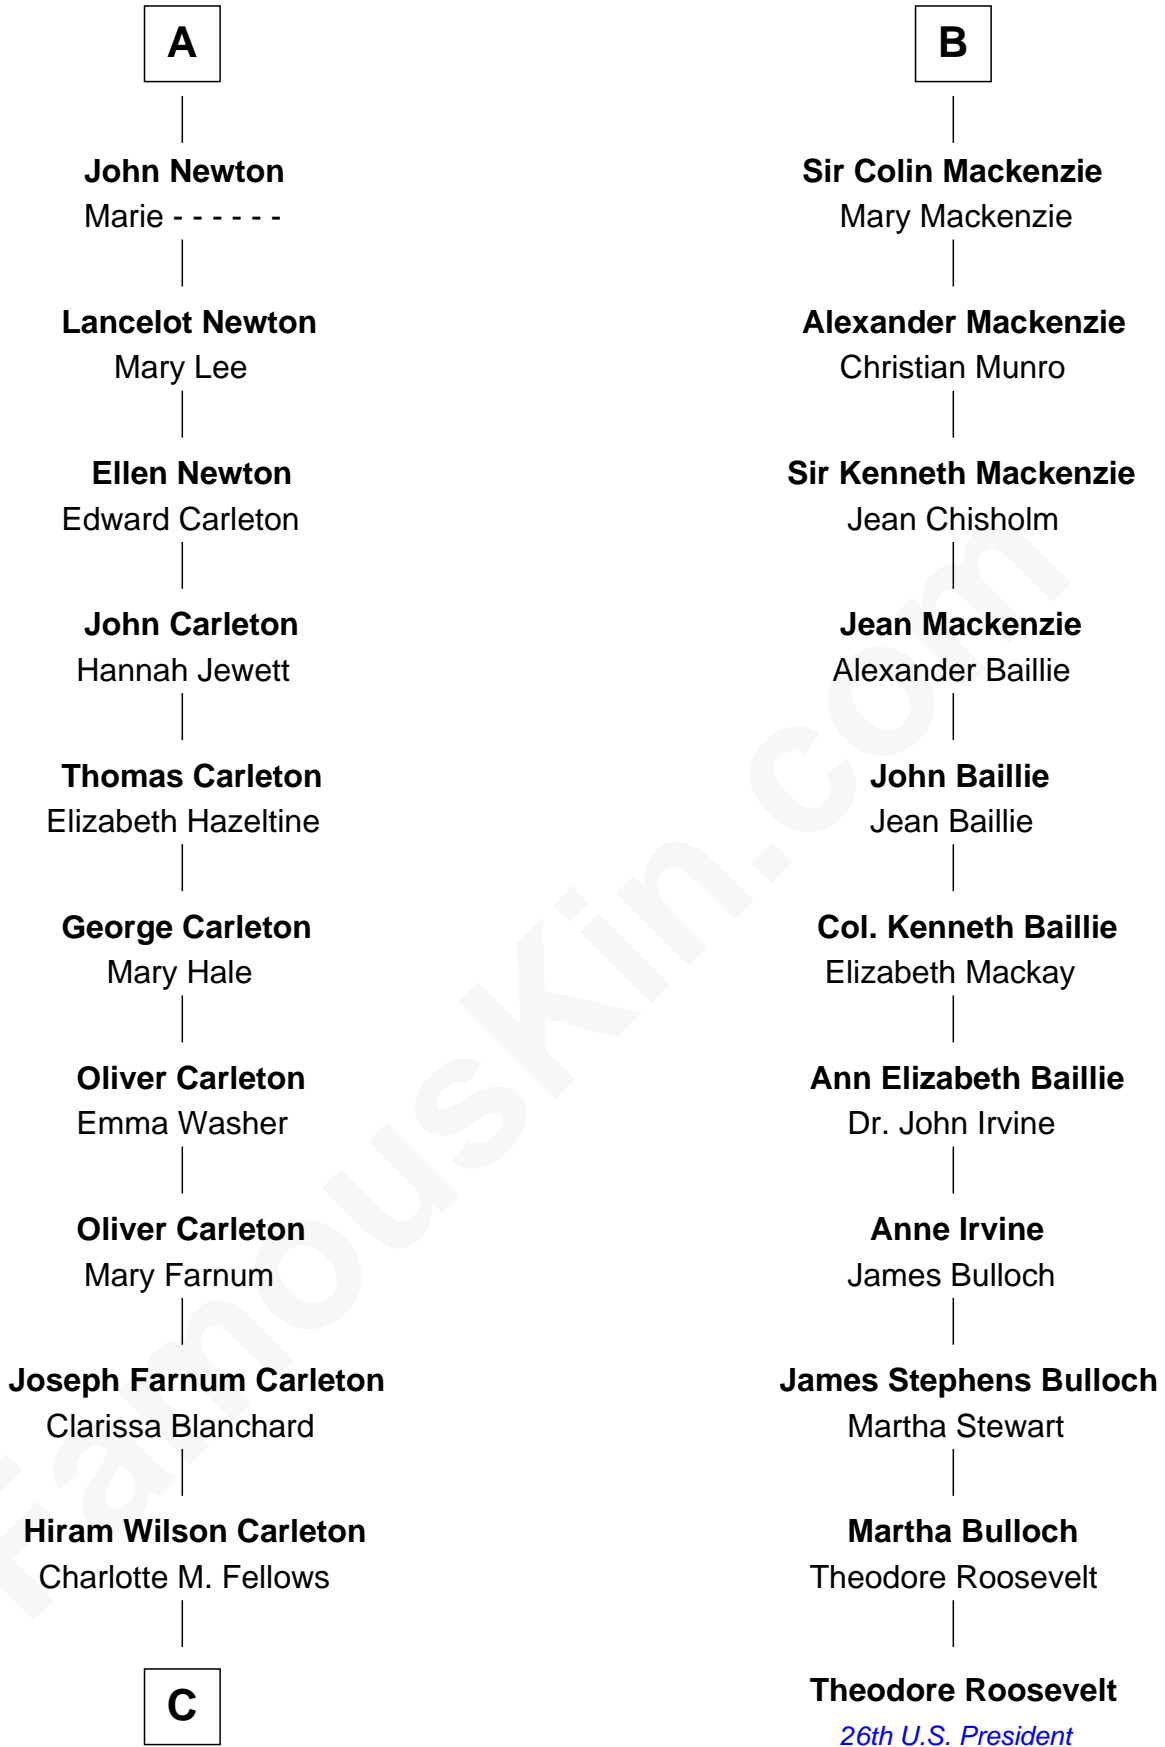

**FamousKin.com**  
**Relationship Chart of**  
**Mickey Rourke**  
*Movie Actor*

17th cousin 3 times removed of  
**Theodore Roosevelt**  
*26th U.S. President*

**C**

—  
**Joseph Clinton Carleton**

Maud Alice Fitts

—  
**Hazel May Carleton**

Leonard Ernest Cameron

—  
**Annette Elizabeth Cameron**

Philip Andrew Rourke

—  
**Mickey Rourke**

*Movie Actor*

FamousKin.com