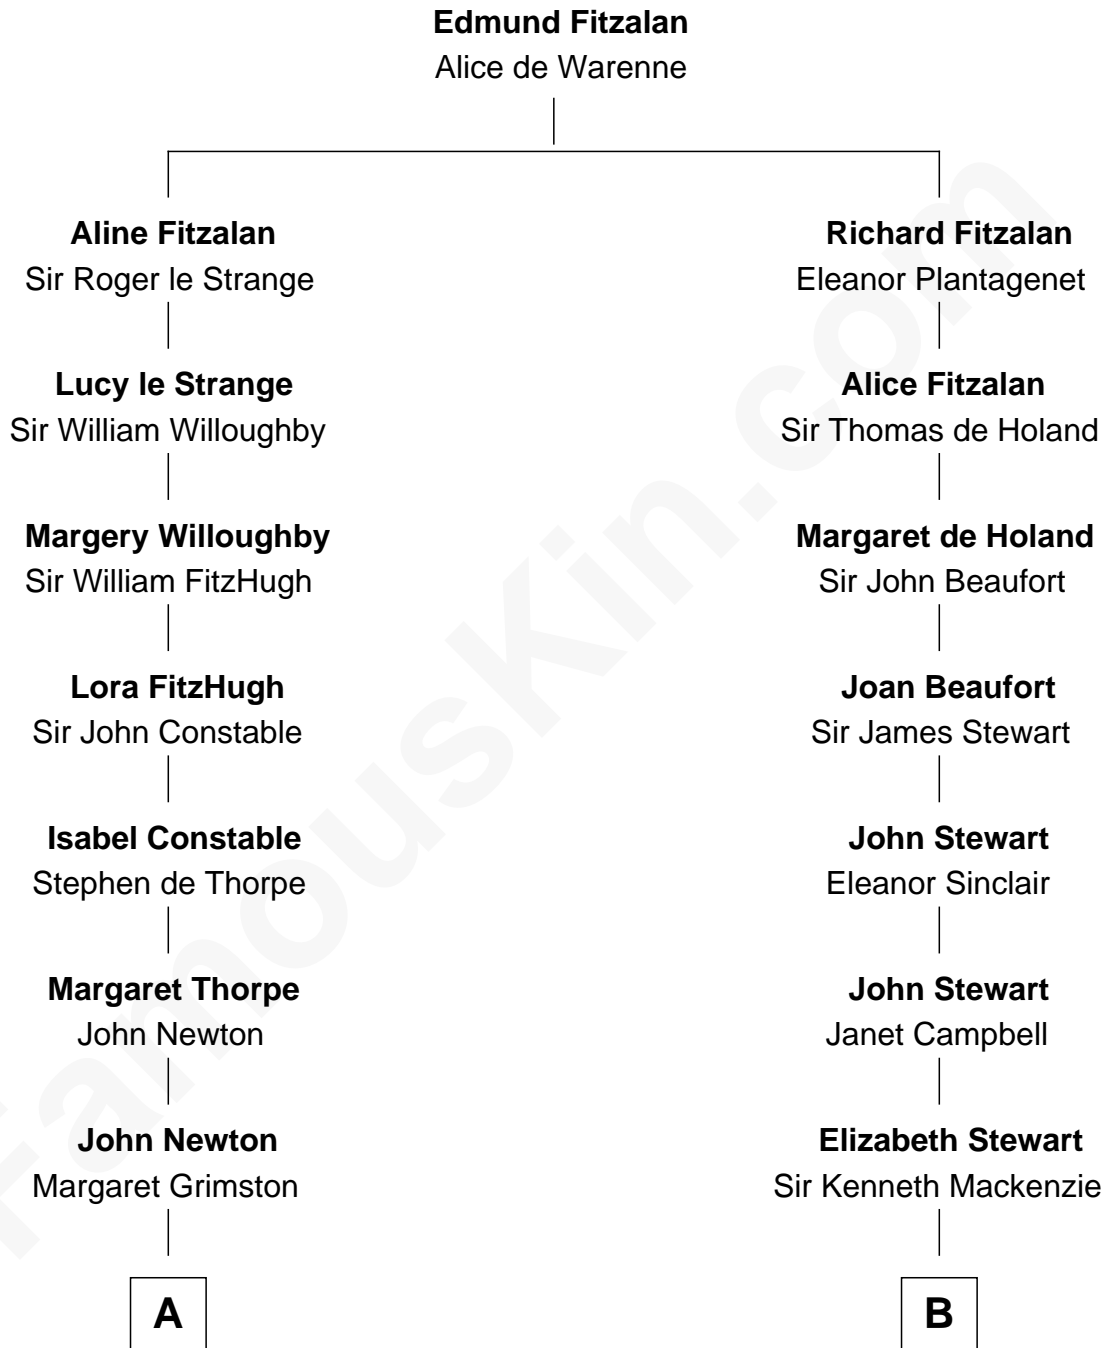

**FamousKin.com**  
**Relationship Chart of**  
**Mickey Rourke**  
*Movie Actor*

17th cousin 3 times removed of  
**Theodore Roosevelt**  
*26th U.S. President*

**C**

—  
**Joseph Clinton Carleton**

Maud Alice Fitts

—  
**Hazel May Carleton**

Leonard Ernest Cameron

—  
**Annette Elizabeth Cameron**

Philip Andrew Rourke

—  
**Mickey Rourke**

*Movie Actor*

FamousKin.com