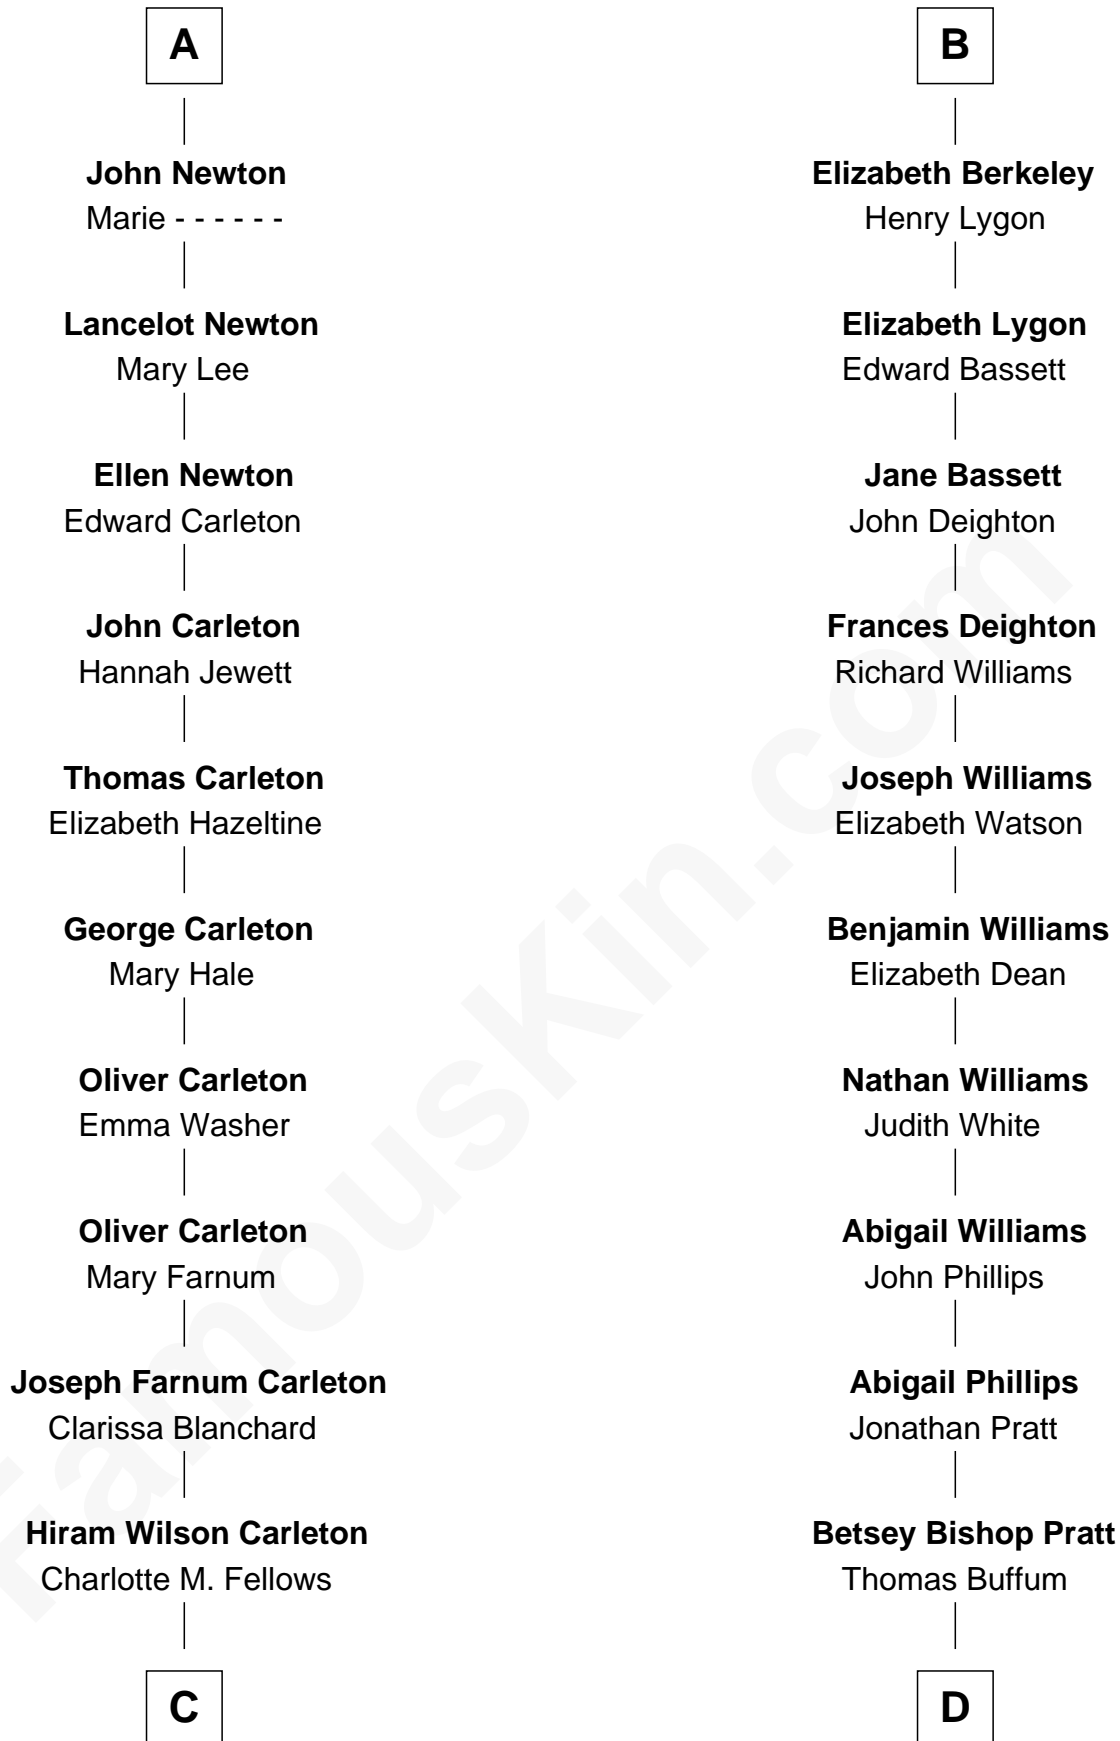

FamousKin.com Relationship Chart of

Mickey Rourke

Movie Actor

20th cousin 1 time removed of

James Taylor

Singer-Songwriter

Edmund Fitzalan

Alice de Warenne

C

Joseph Clinton Carleton

Maud Alice Fitts

Hazel May Carleton

Leonard Ernest Cameron

Annette Elizabeth Cameron

Philip Andrew Rourke

Mickey Rourke