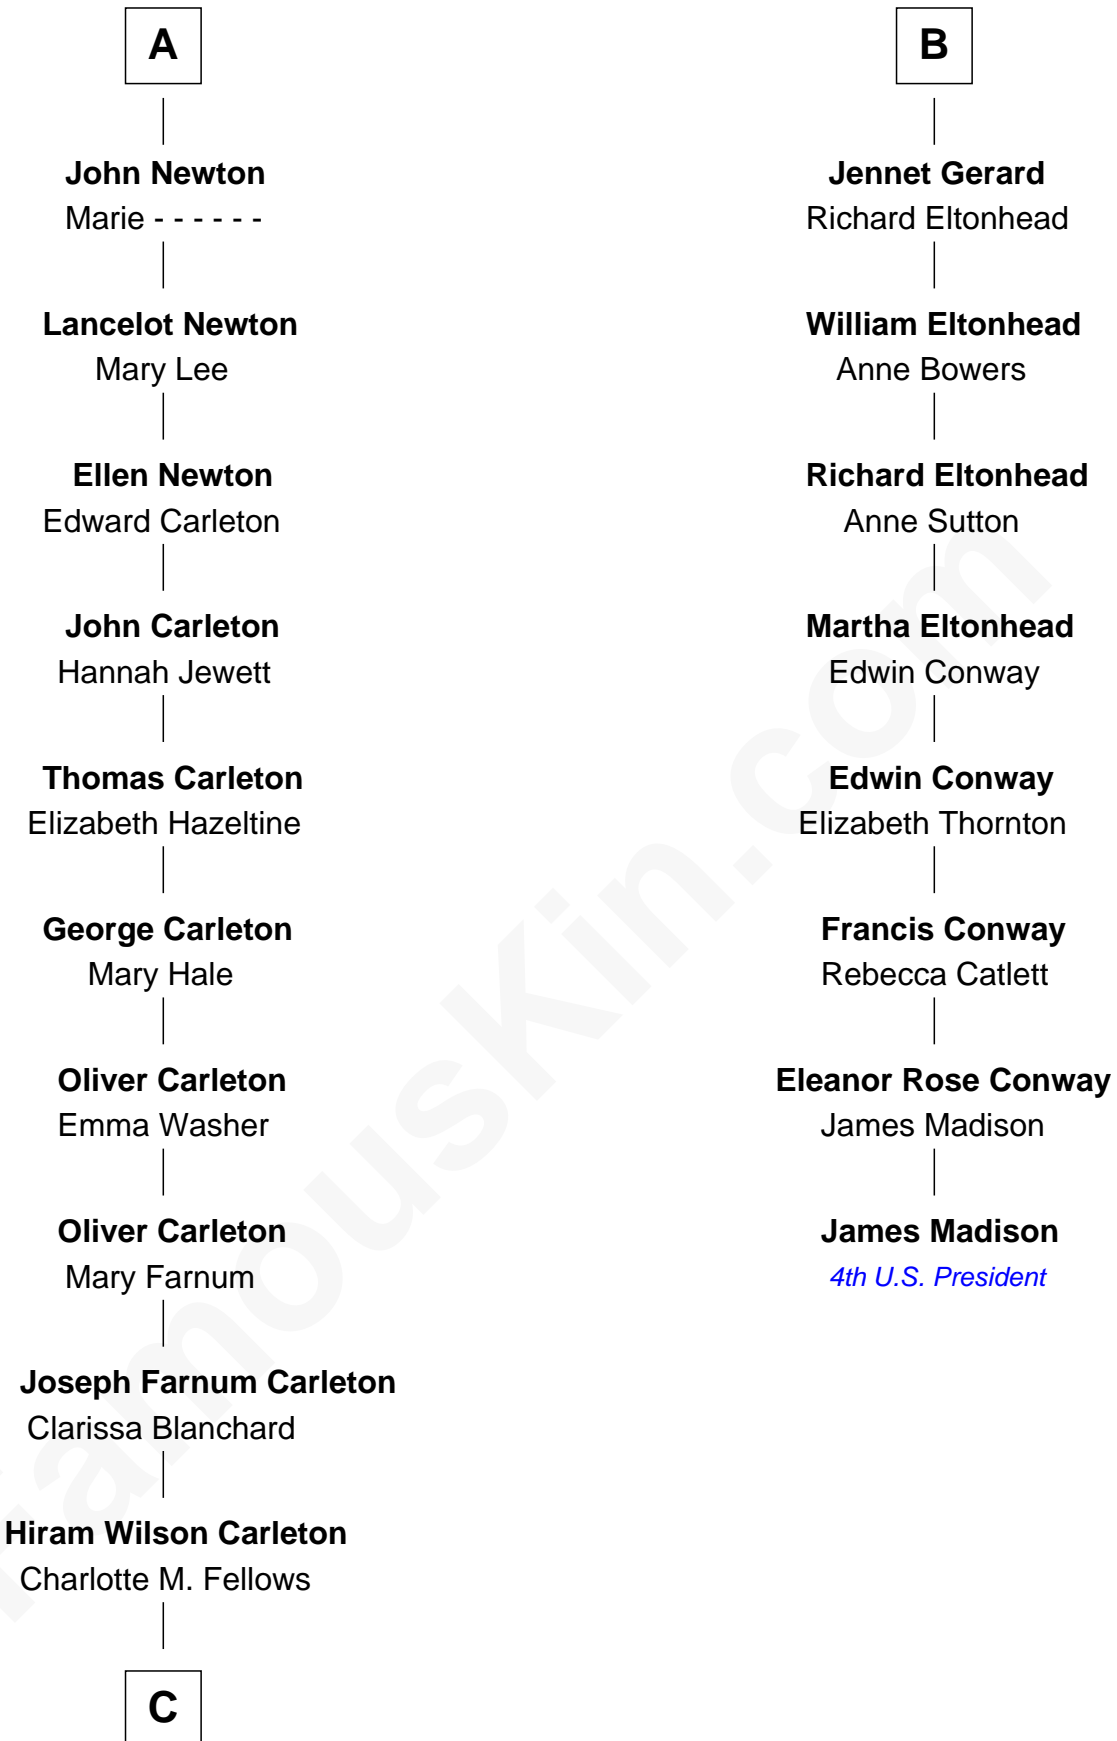

FamousKin.com

Relationship Chart of

Mickey Rourke

Movie Actor

14th cousin 6 times removed of

James Madison
4th U.S. President

Edmund Fitzalan
Alice de Warenne

C

—
Joseph Clinton Carleton

Maud Alice Fitts

—
Hazel May Carleton

Leonard Ernest Cameron

—
Annette Elizabeth Cameron

Philip Andrew Rourke

—
Mickey Rourke

Movie Actor