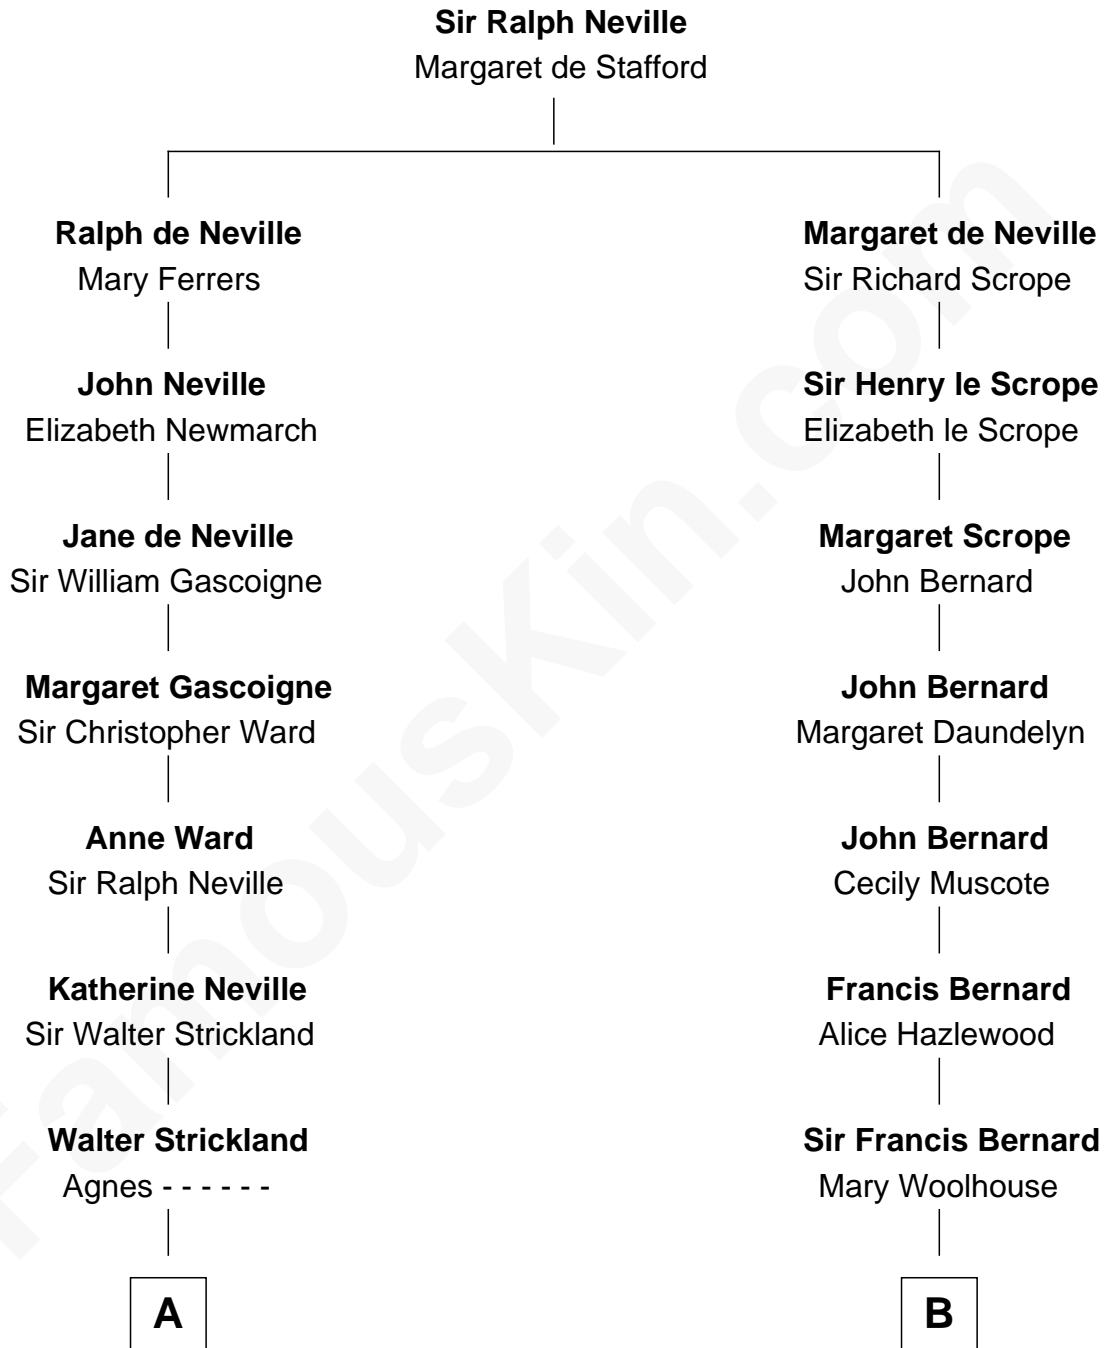

FamousKin.com
Relationship Chart of
Mickey Rourke
Movie Actor

11th cousin 9 times removed of

James Madison
4th U.S. President

C

—
Joseph Clinton Carleton

Maud Alice Fitts

—
Hazel May Carleton

Leonard Ernest Cameron

—
Annette Elizabeth Cameron

Philip Andrew Rourke

—
Mickey Rourke

Movie Actor

FamousKin.com