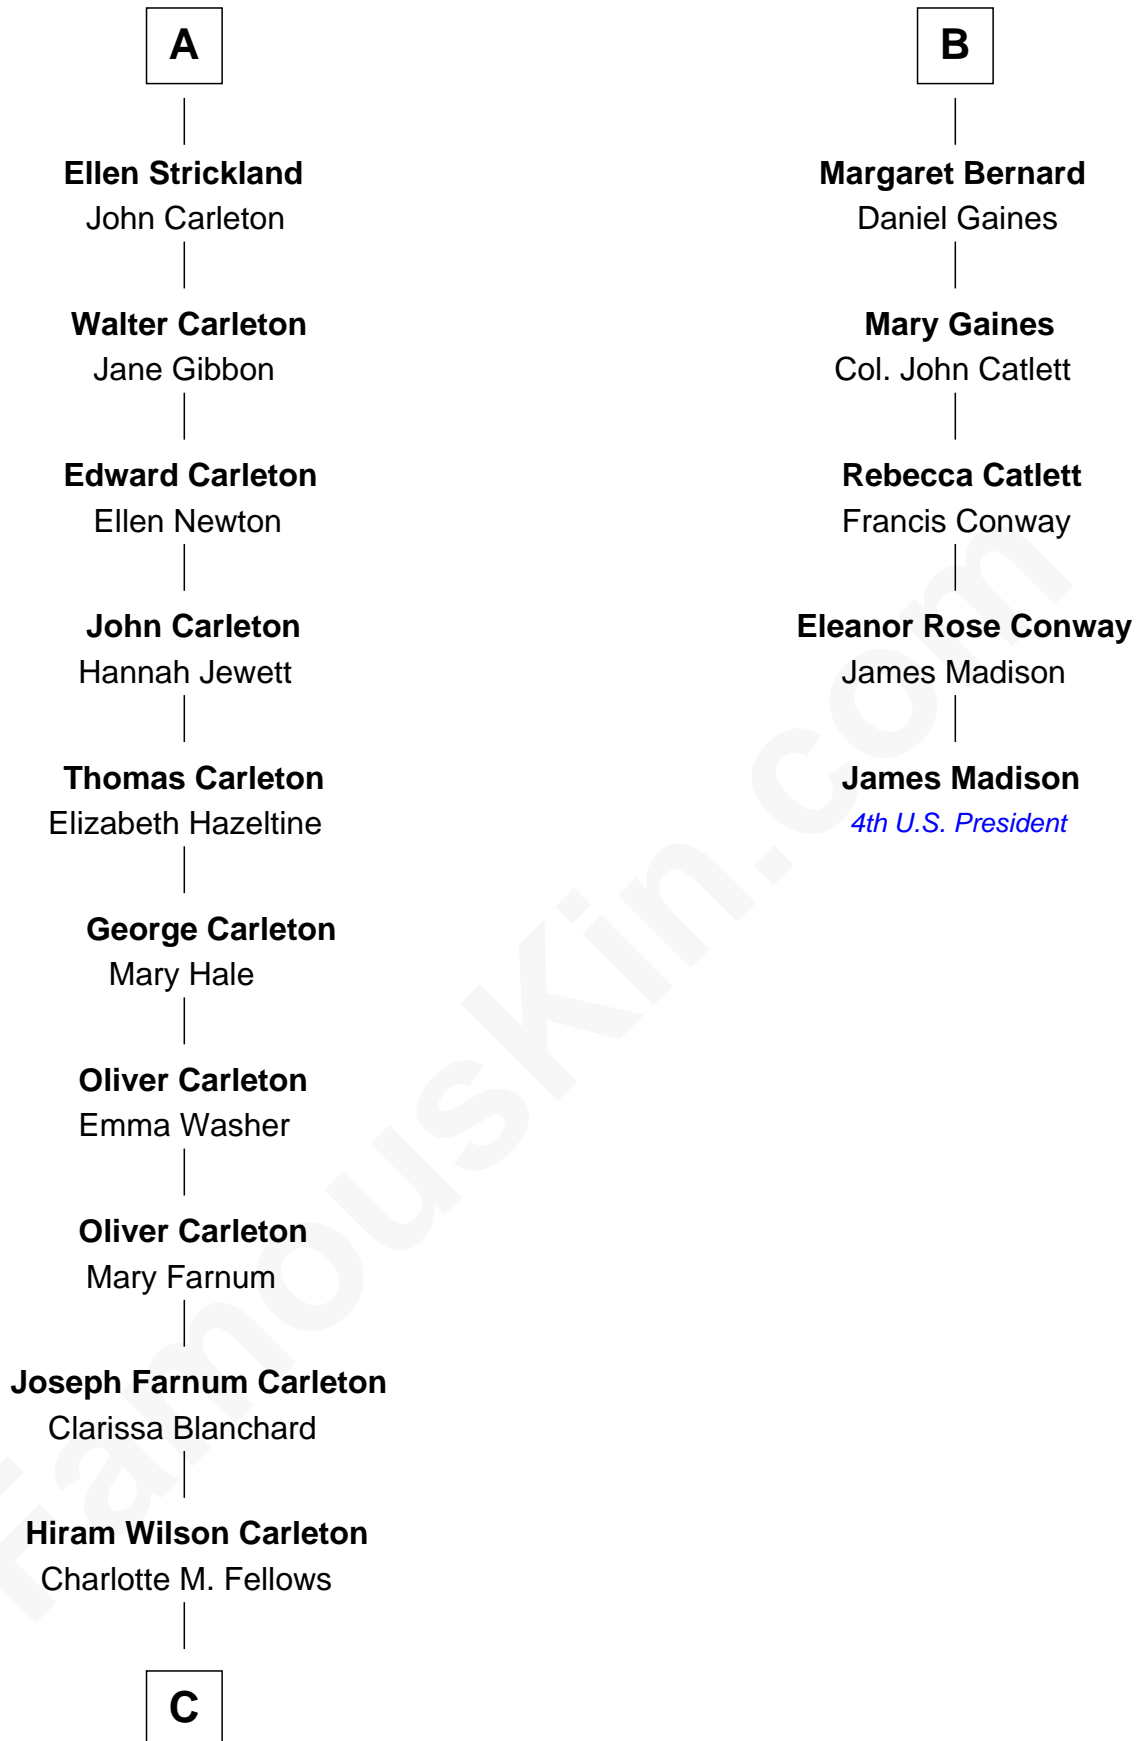

FamousKin.com
Relationship Chart of
Mickey Rourke
Movie Actor

11th cousin 9 times removed of

James Madison
4th U.S. President

C

—
Joseph Clinton Carleton

Maud Alice Fitts

—
Hazel May Carleton

Leonard Ernest Cameron

—
Annette Elizabeth Cameron

Philip Andrew Rourke

—
Mickey Rourke

Movie Actor

FamousKin.com