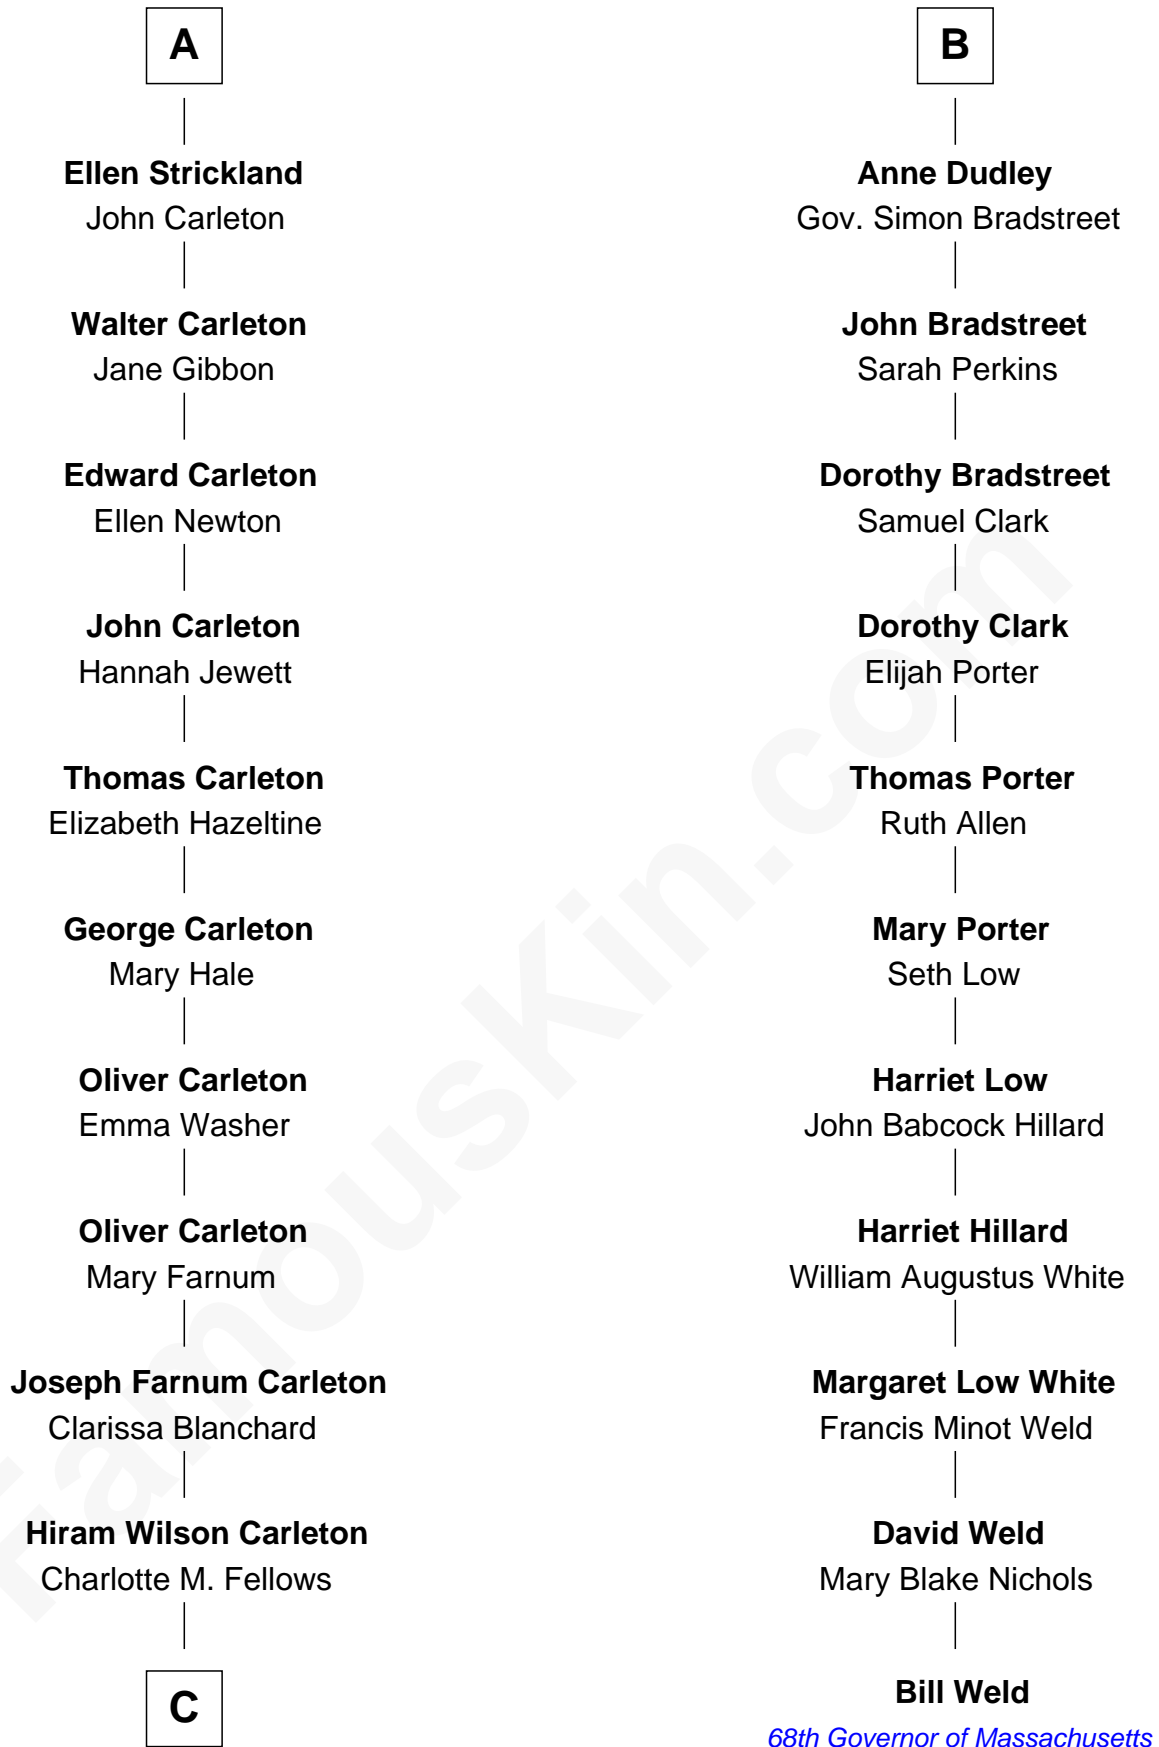

FamousKin.com

Relationship Chart of

Mickey Rourke

Movie Actor

17th cousin 3 times removed of

Bill Weld

68th Governor of Massachusetts

C

—
Joseph Clinton Carleton

Maud Alice Fitts

—
Hazel May Carleton

Leonard Ernest Cameron

—
Annette Elizabeth Cameron

Philip Andrew Rourke

—
Mickey Rourke

Movie Actor