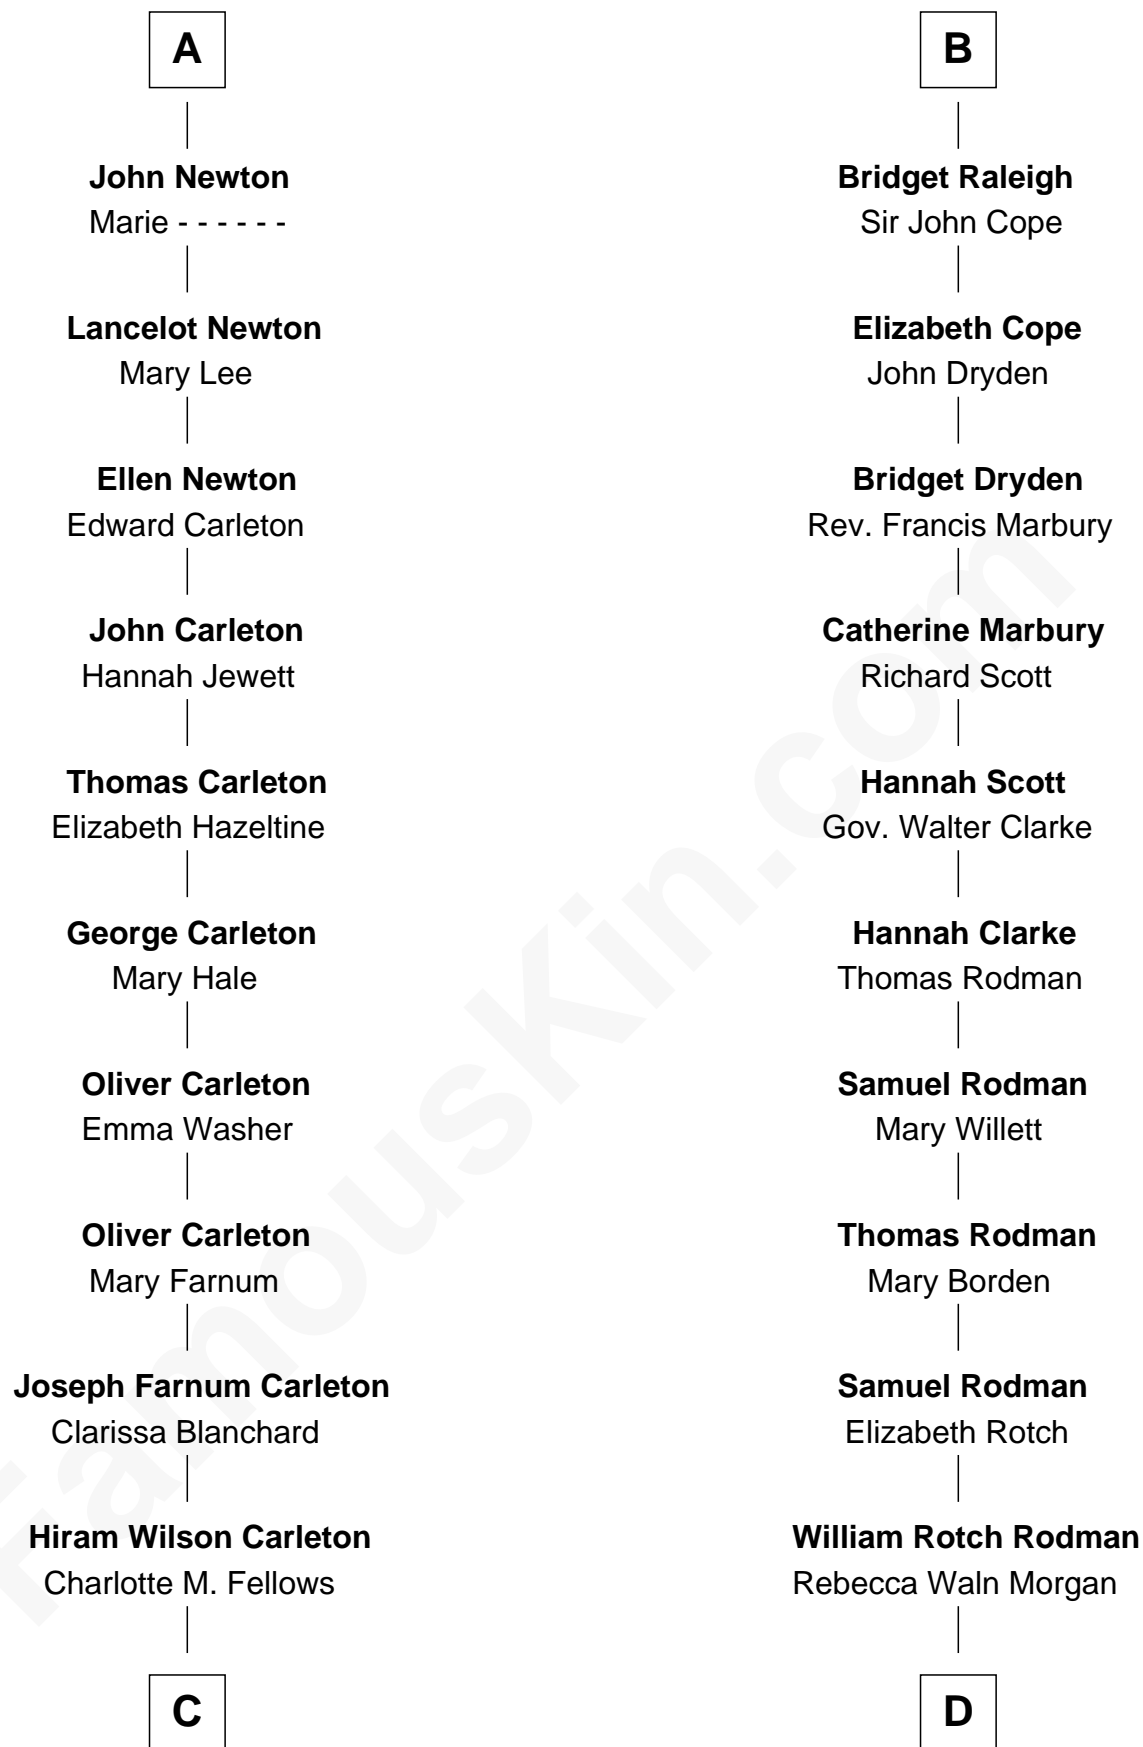

FamousKin.com Relationship Chart of

Mickey Rourke

Movie Actor

20th cousin 1 time removed of

Tuesday Weld

TV and Movie Actress

Edmund Fitzalan

Alice de Warenne

C

Joseph Clinton Carleton

Maud Alice Fitts

Hazel May Carleton

Leonard Ernest Cameron

Annette Elizabeth Cameron

Philip Andrew Rourke

Mickey Rourke

Movie Actor

D

Alfred Rodman

Anna Lothrop Motley

Eloise Rodman

Stephen Minot Weld

Edward Motley Weld

Sarah Lothrop King

Lothrop Motley Weld

Yosene Balfour Ker

Tuesday Weld

TV and Movie Actress