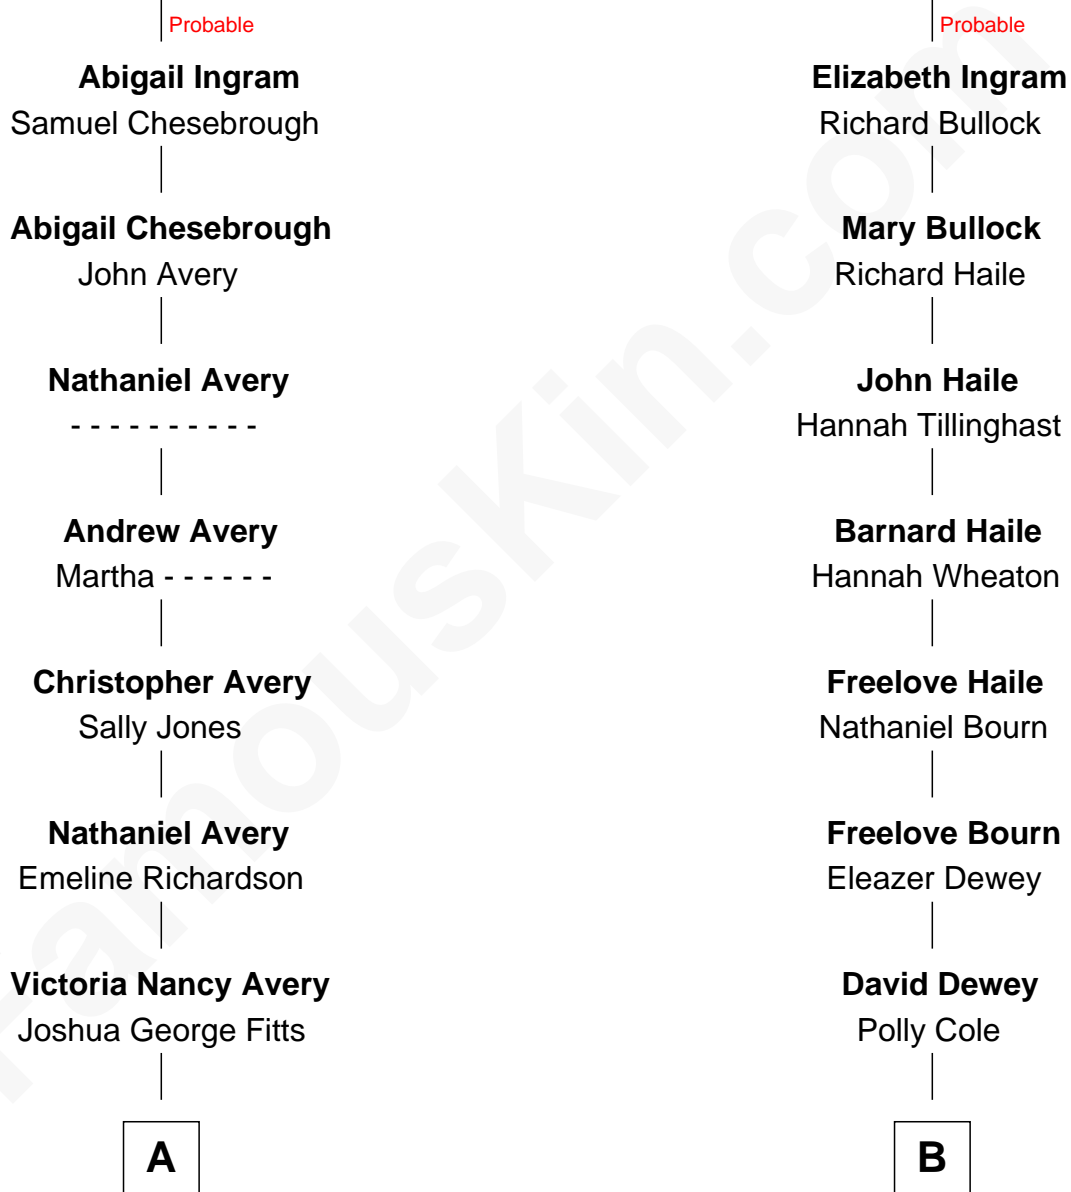

# FamousKin.com Relationship Chart of

**Mickey Rourke**

*Movie Actor*

8th cousin 2 times removed of

**Melvil Dewey**

*Inventor of the Dewey Decimal System*

**Richard Ingram**

**A**

**Maud Alice Fitts**  
Joseph Clinton Carleton

**Hazel May Carleton**  
Leonard Ernest Cameron

**Annette Elizabeth Cameron**  
Philip Andrew Rourke

**Mickey Rourke**  
*Movie Actor*

**B**

**Joel Dewey**  
Eliza Green