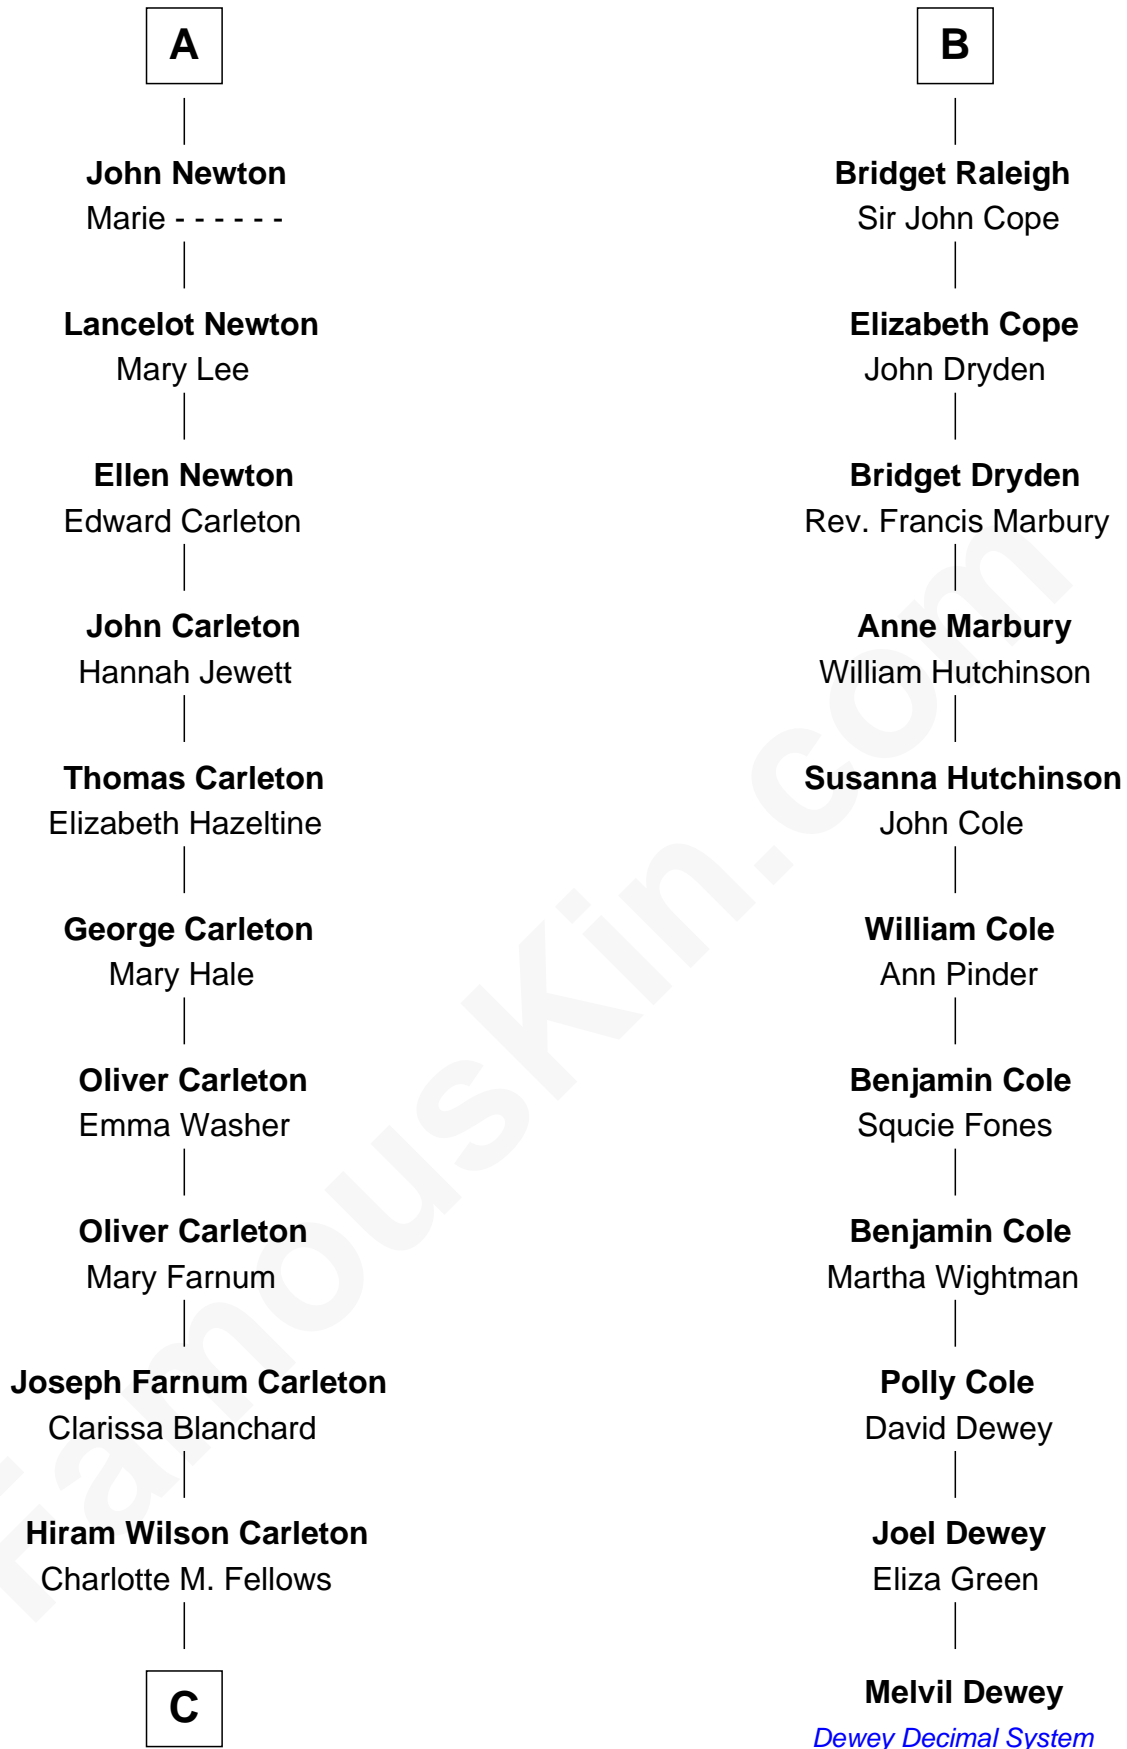

FamousKin.com
Relationship Chart of
Mickey Rourke
Movie Actor

17th cousin 3 times removed of
Melvil Dewey
Inventor of the Dewey Decimal System

C

—
Joseph Clinton Carleton

Maud Alice Fitts

—
Hazel May Carleton

Leonard Ernest Cameron

—
Annette Elizabeth Cameron

Philip Andrew Rourke

—
Mickey Rourke

Movie Actor