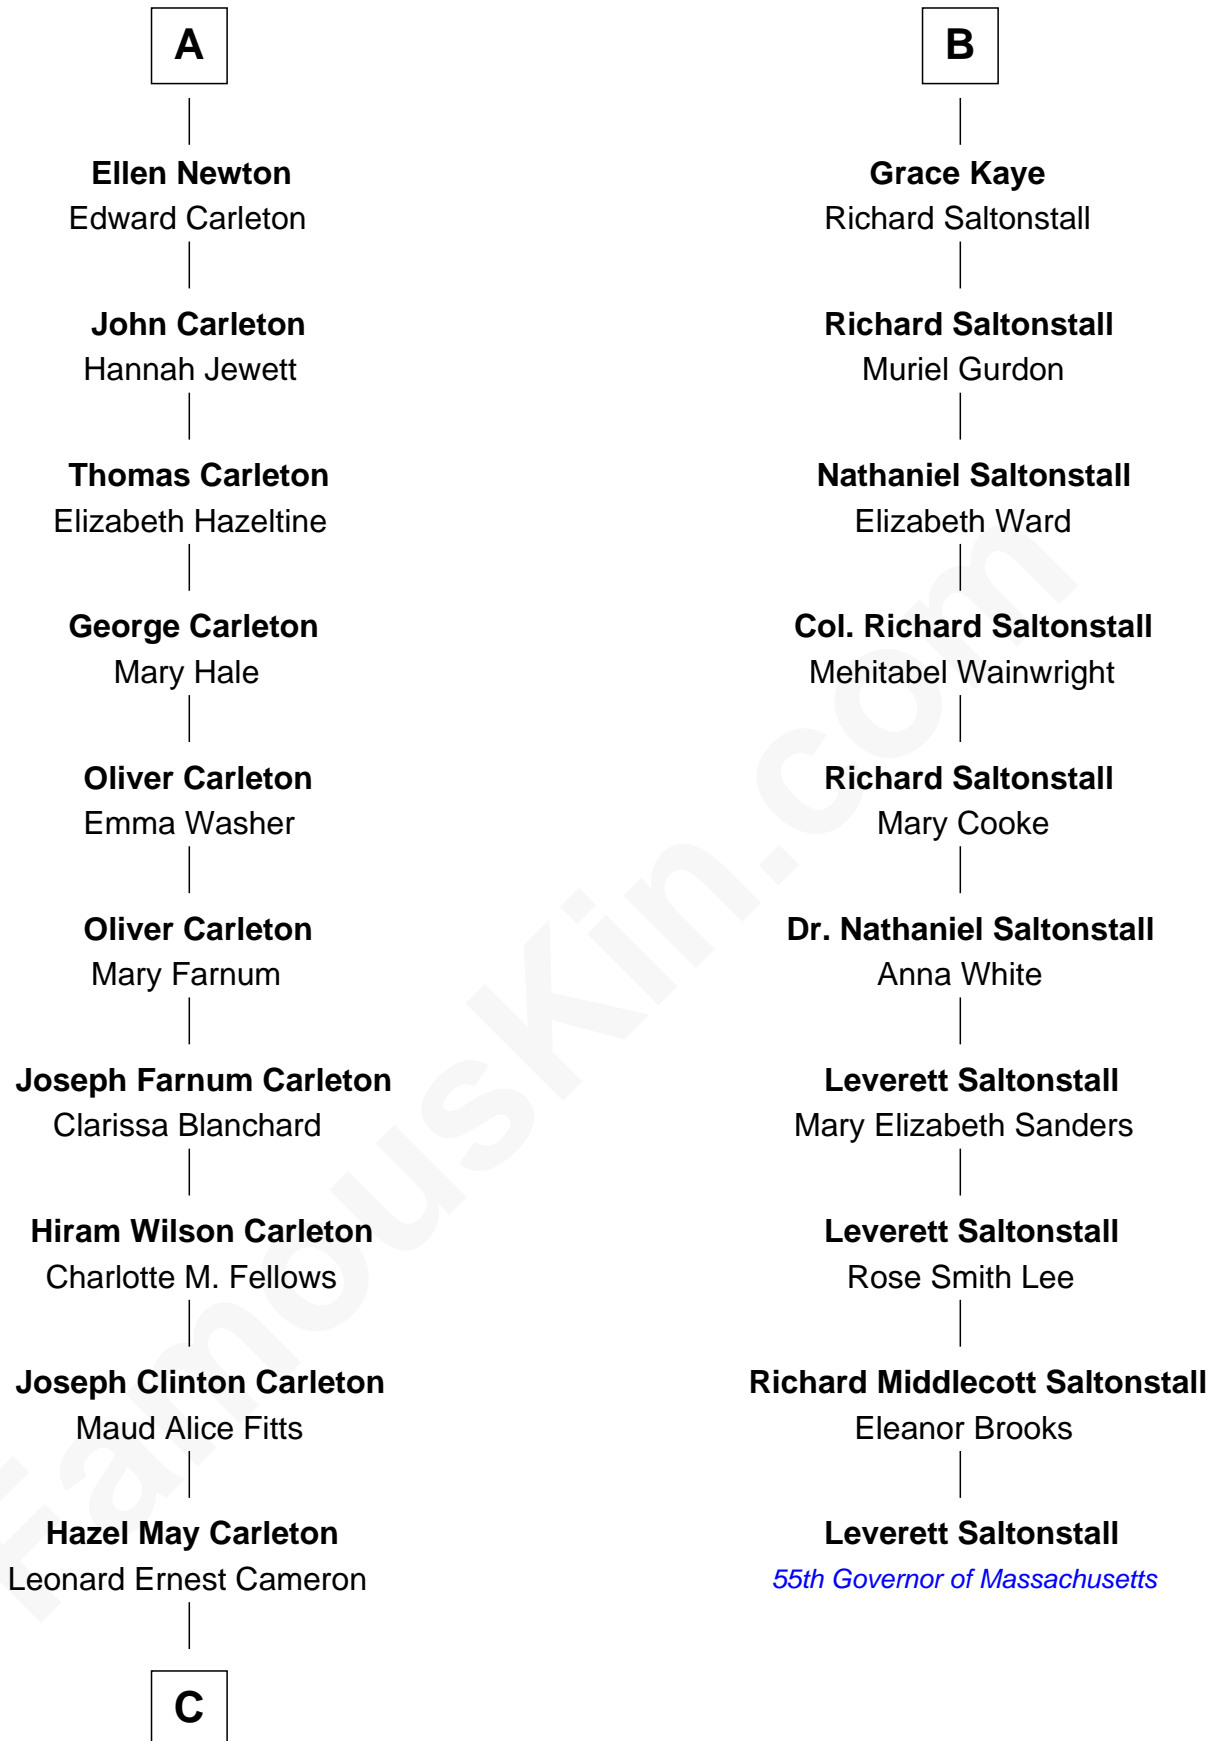

FamousKin.com
Relationship Chart of
Mickey Rourke
Movie Actor

16th cousin 2 times removed of
Leverett Saltonstall
55th Governor of Massachusetts

C

Annette Elizabeth Cameron

Philip Andrew Rourke

Mickey Rourke