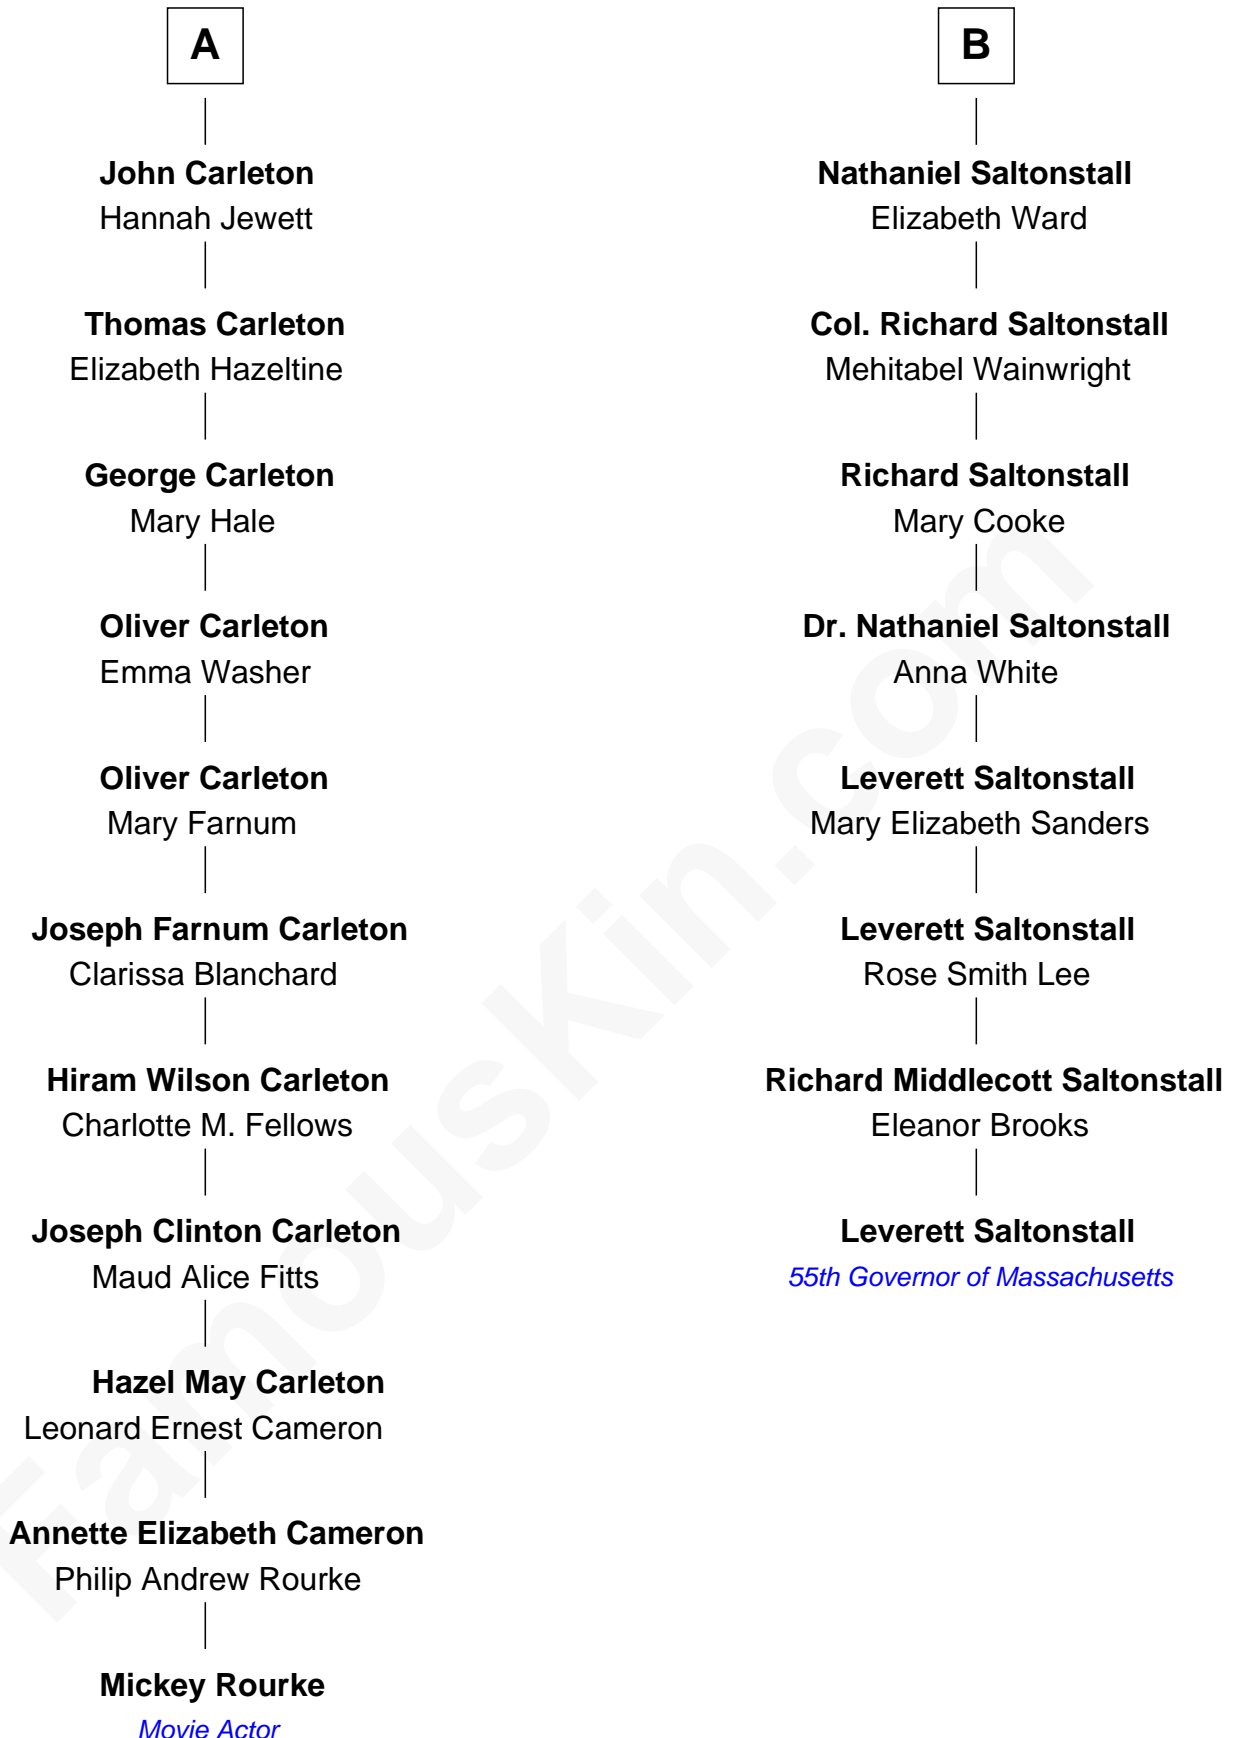

Movie Actor

Mickey Rourke photo by [Anton Belickiy](#) (CC BY 2.0)