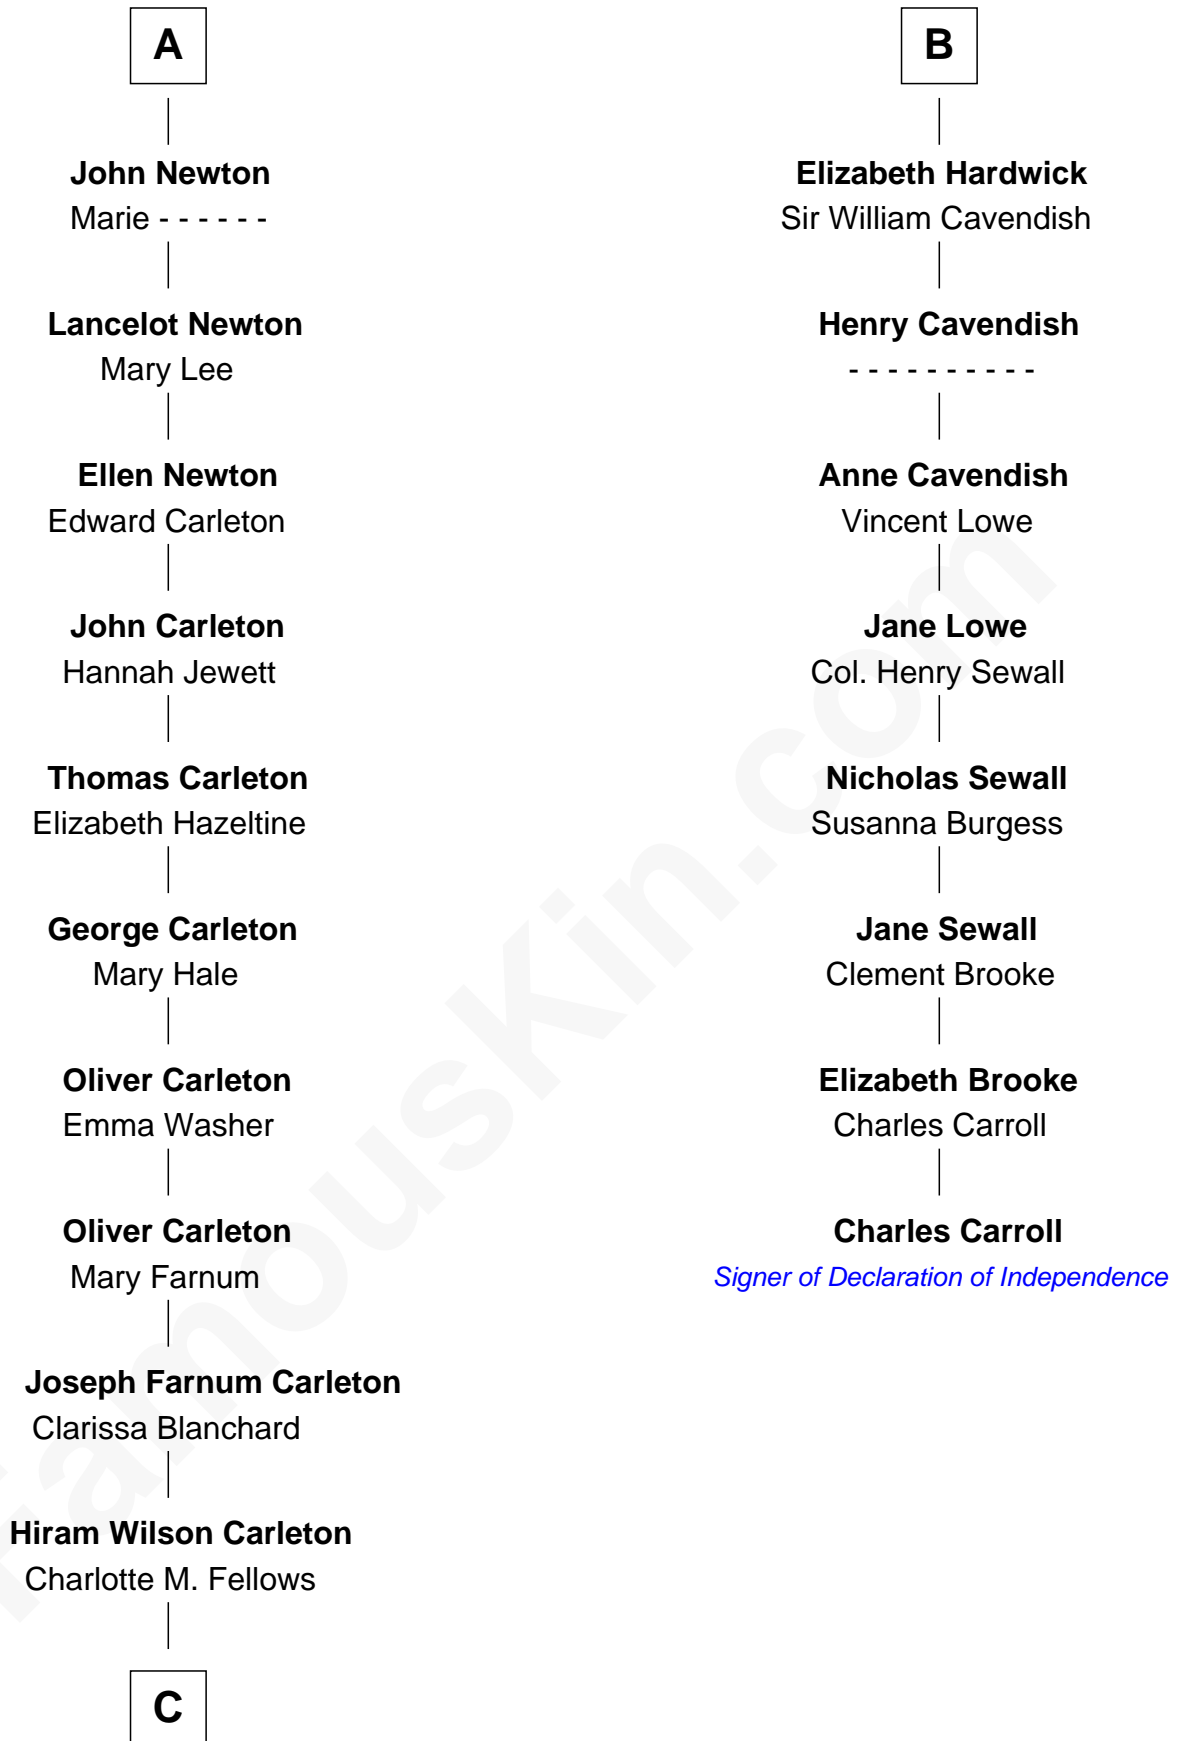

FamousKin.com
Relationship Chart of
Mickey Rourke
Movie Actor

14th cousin 6 times removed of

Charles Carroll
Signer of the Declaration of Independence

Edmund Fitzalan
 Alice de Warenne

C

—
Joseph Clinton Carleton

Maud Alice Fitts

—
Hazel May Carleton

Leonard Ernest Cameron

—
Annette Elizabeth Cameron

Philip Andrew Rourke

—
Mickey Rourke

Movie Actor