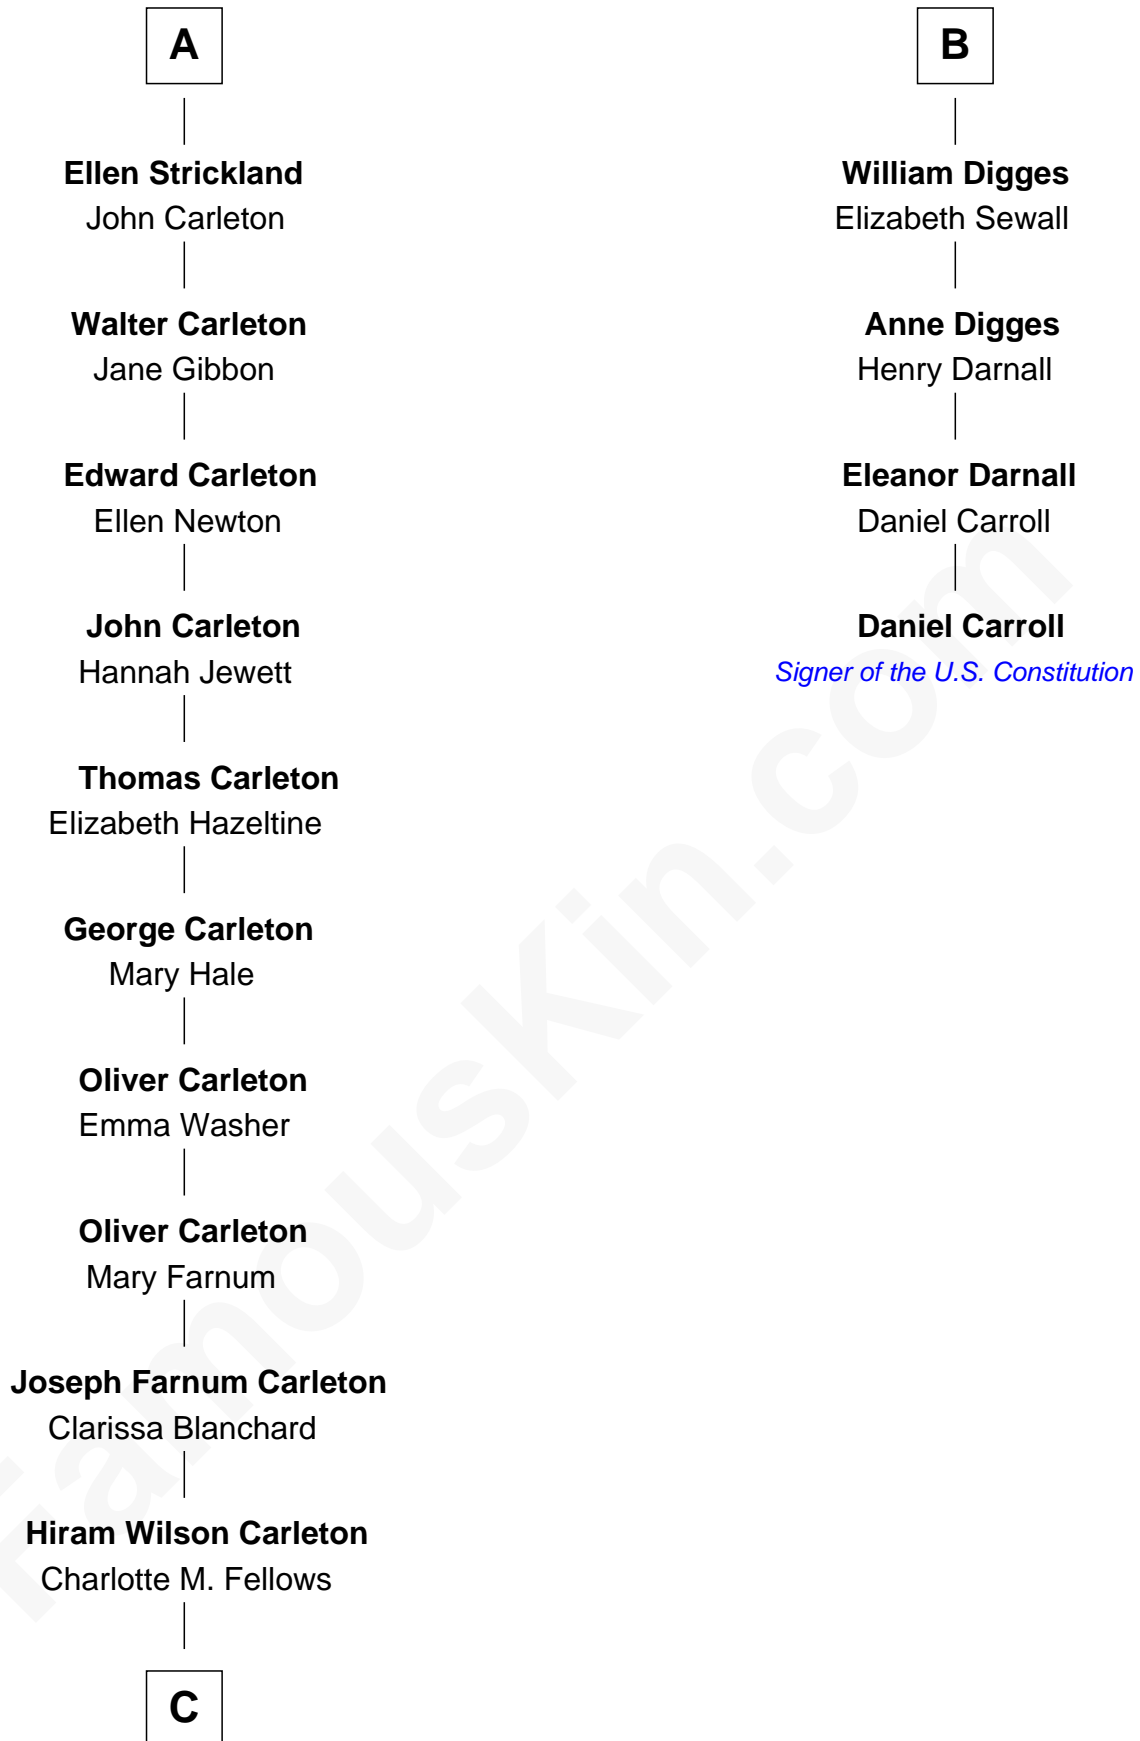

**FamousKin.com**  
**Relationship Chart of**  
**Mickey Rourke**  
*Movie Actor*

**10th cousin 10 times removed of**  
**Daniel Carroll**  
*Signer of the U.S. Constitution*

**C**

—  
**Joseph Clinton Carleton**

Maud Alice Fitts

—  
**Hazel May Carleton**

Leonard Ernest Cameron

—  
**Annette Elizabeth Cameron**

Philip Andrew Rourke

—  
**Mickey Rourke**

*Movie Actor*

FamousKin.com