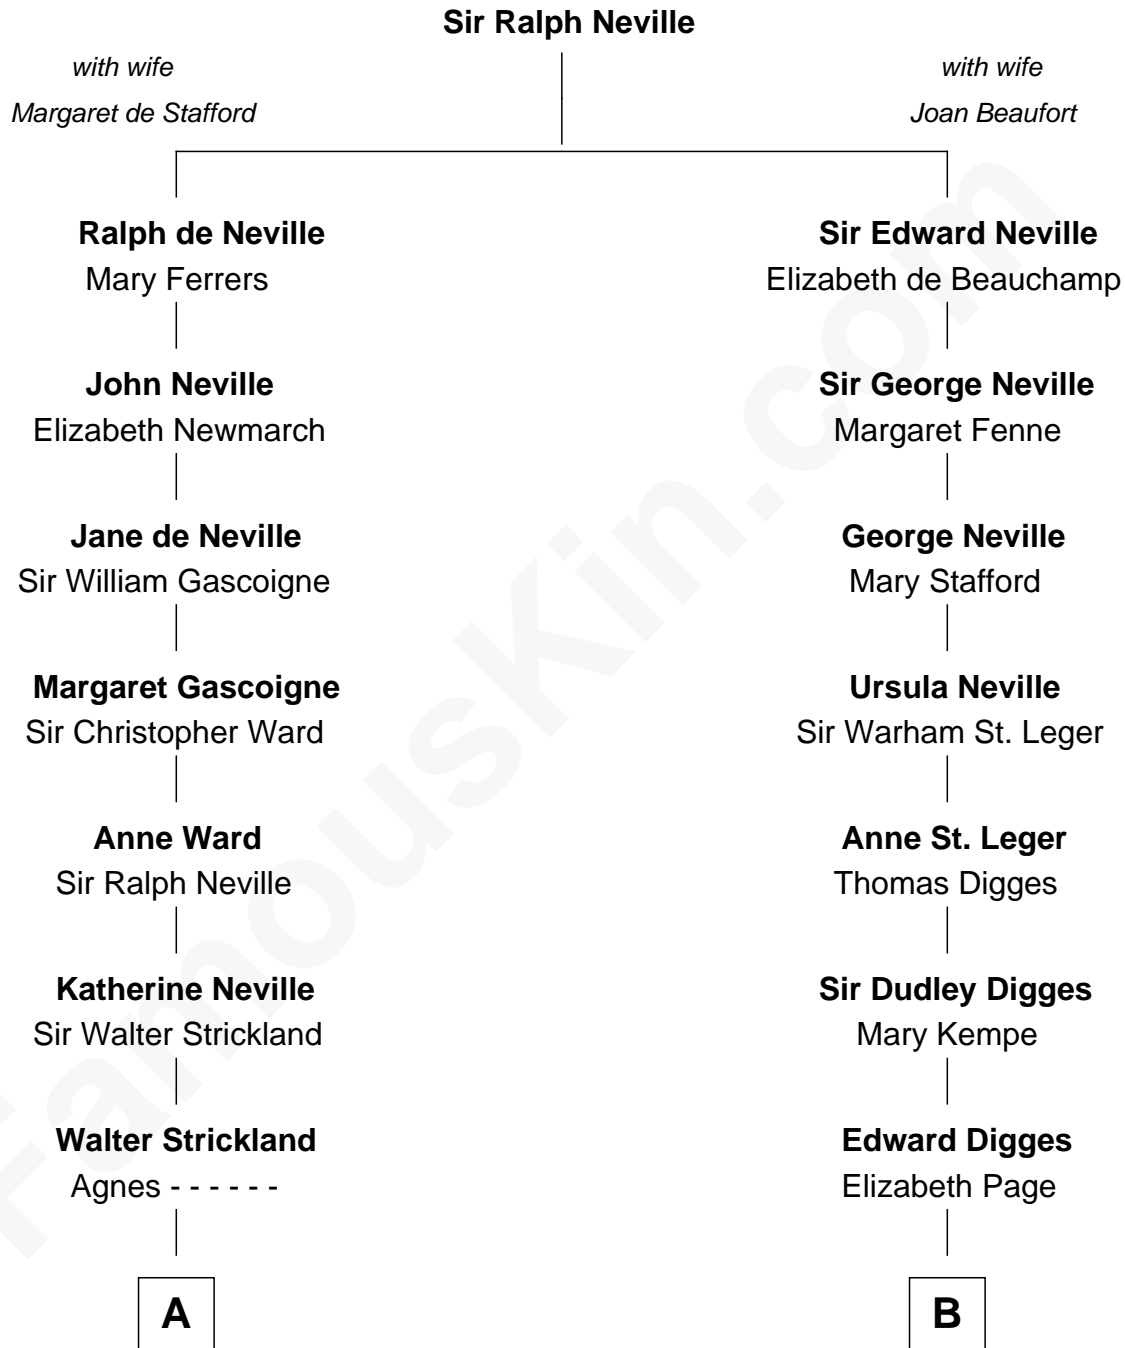

**FamousKin.com**  
**Relationship Chart of**  
**Mickey Rourke**  
*Movie Actor*

**10th cousin 10 times removed of**  
**Daniel Carroll**  
*Signer of the U.S. Constitution*

**C**

—  
**Joseph Clinton Carleton**

Maud Alice Fitts

—  
**Hazel May Carleton**

Leonard Ernest Cameron

—  
**Annette Elizabeth Cameron**

Philip Andrew Rourke

—  
**Mickey Rourke**

*Movie Actor*

FamousKin.com