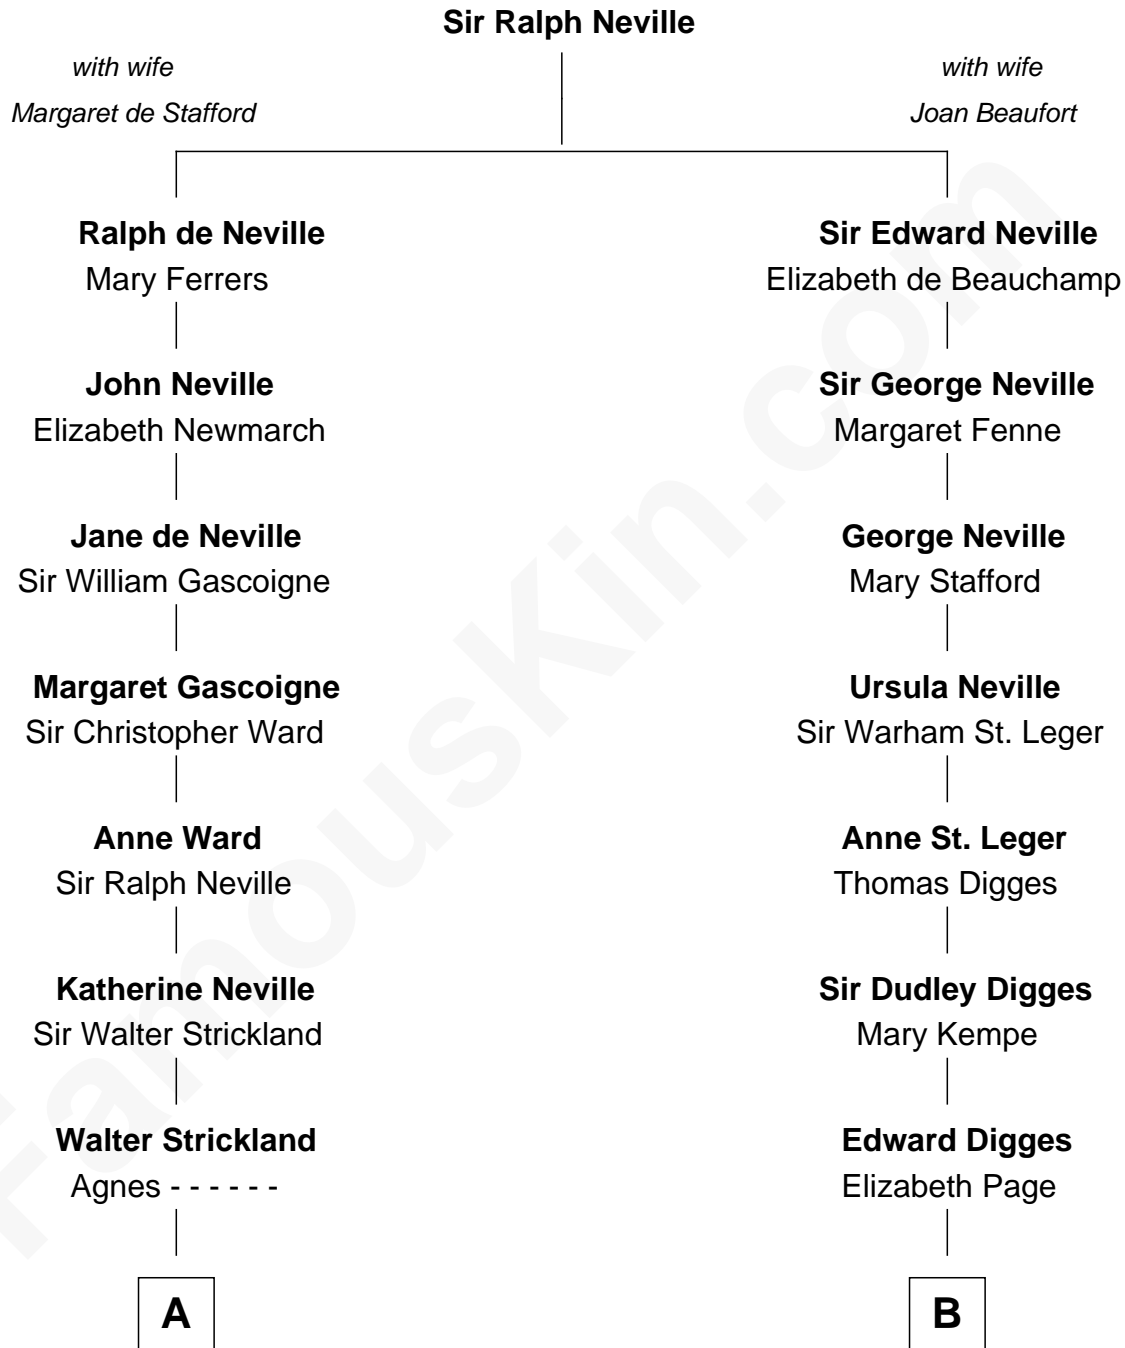

FamousKin.com
Relationship Chart of
Mickey Rourke
Movie Actor

10th cousin 10 times removed of
John Carroll
Founder of Georgetown University

C

—
Joseph Clinton Carleton

Maud Alice Fitts

—
Hazel May Carleton

Leonard Ernest Cameron

—
Annette Elizabeth Cameron

Philip Andrew Rourke

—
Mickey Rourke

Movie Actor

FamousKin.com