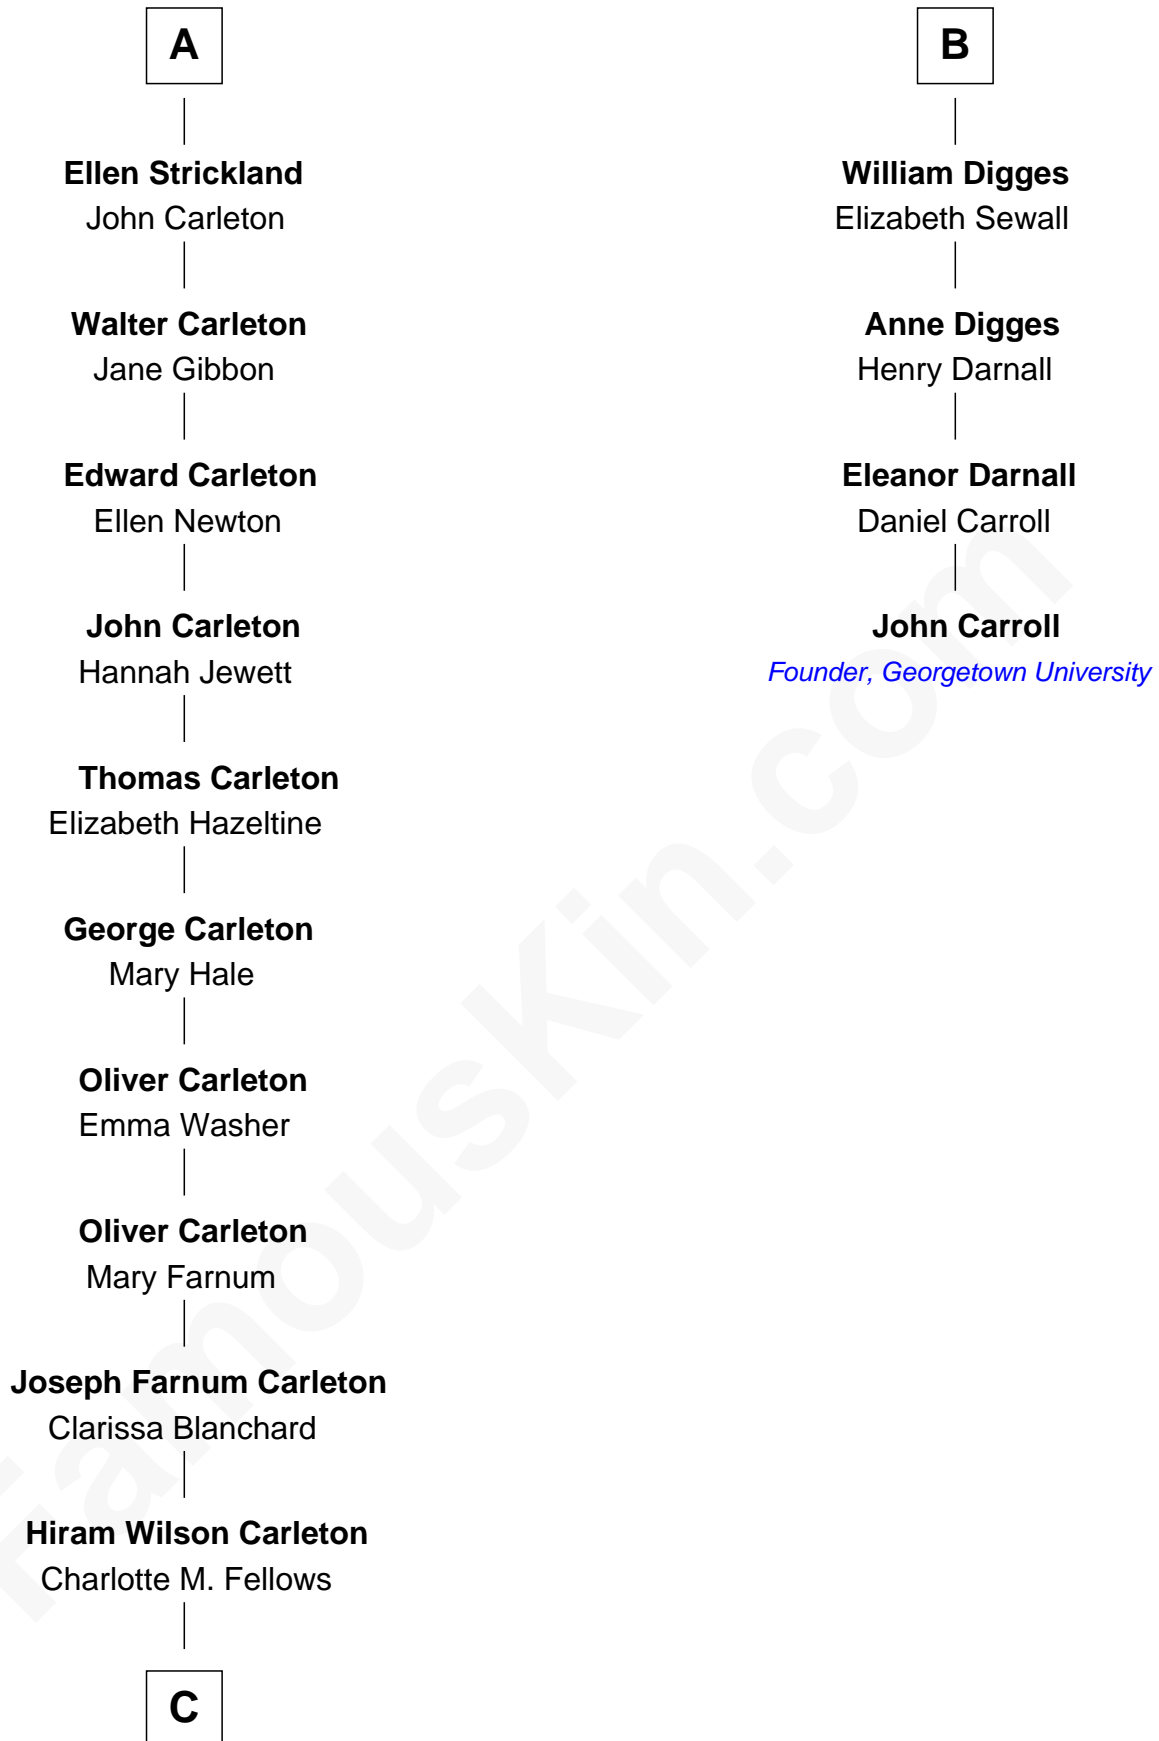

FamousKin.com
Relationship Chart of
Mickey Rourke
Movie Actor

10th cousin 10 times removed of
John Carroll
Founder of Georgetown University

C

—
Joseph Clinton Carleton

Maud Alice Fitts

—
Hazel May Carleton

Leonard Ernest Cameron

—
Annette Elizabeth Cameron

Philip Andrew Rourke

—
Mickey Rourke

Movie Actor

FamousKin.com